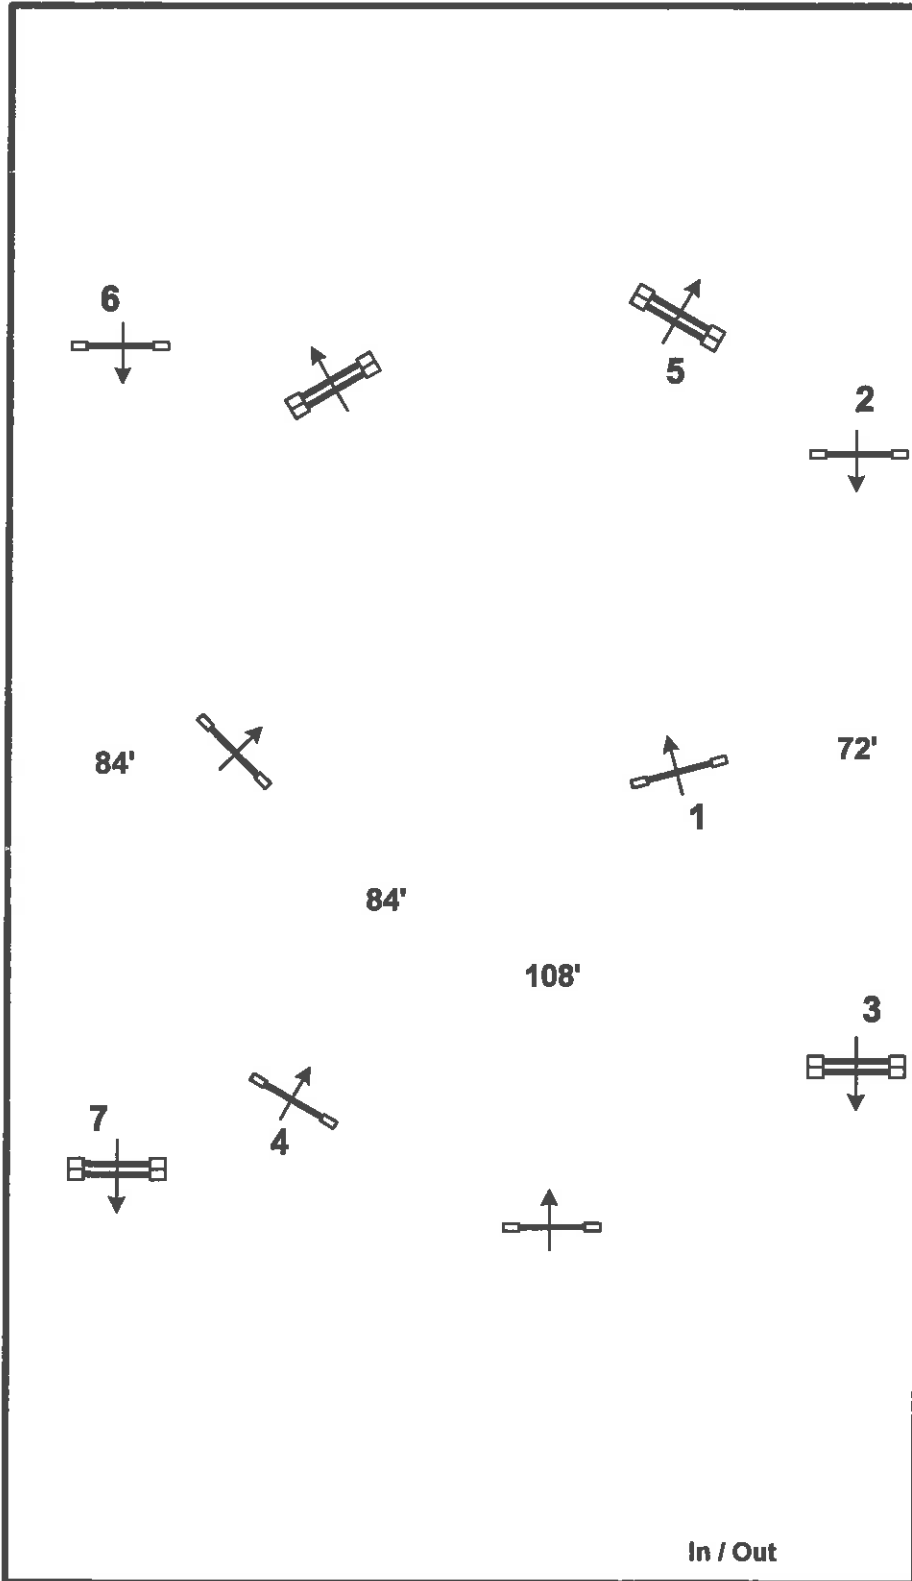

HARMON CLASSIC LABOR DAY

Ring Three

FIRST COURSE
OF DIVISION

CD: RICK CRAM