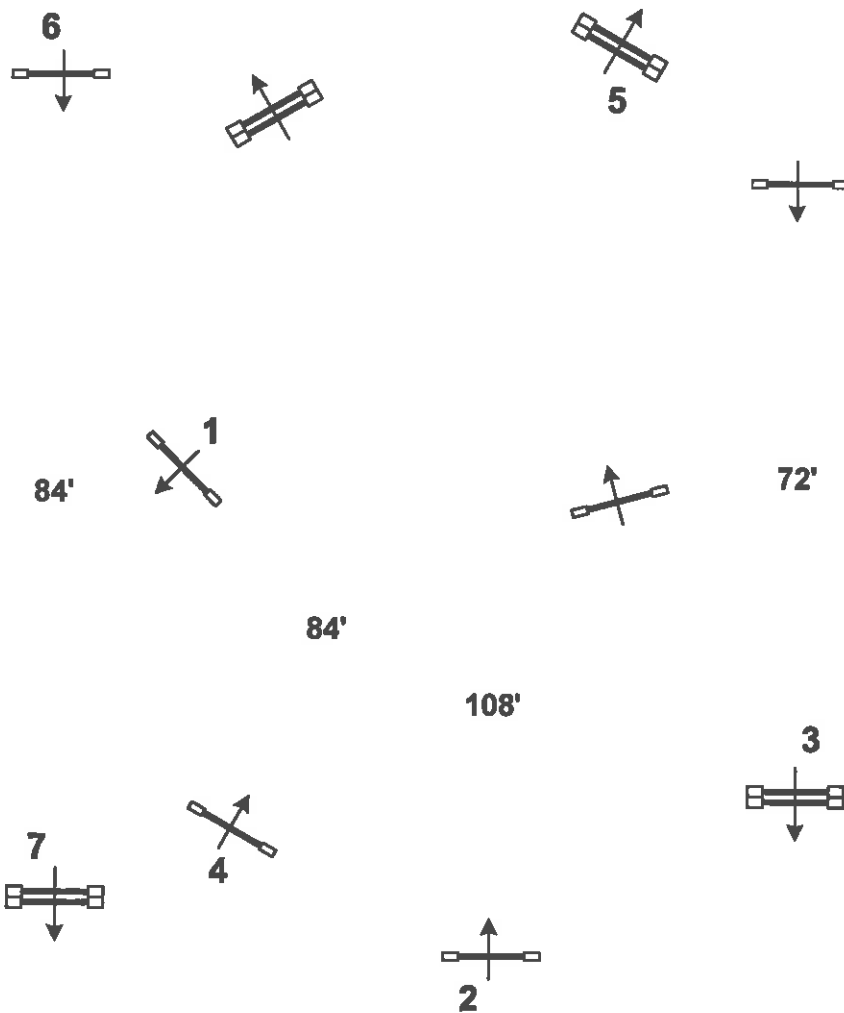

HARMON CLASSIC LABOR DAY

Ring Three

108'

72'

11 & UNDER
EQUIT.

In / Out

CD: RICK GRAM

HARMON CLASSIC LABOR DAY

Ring Three

PRE CHILD
PRE ADULT
EQUITATION

In / Out

CD: RICK CRAM

HARMON CLASSIC LABOR DAY

Ring Three

FIRST COURSE
OF DIVISION

CD: RICK CRAM

HARMON CLASSIC LABOR DAY

Ring Three

84'

72'

84'

108'

SECOND
COURSE OF
DIVISION

In / Out