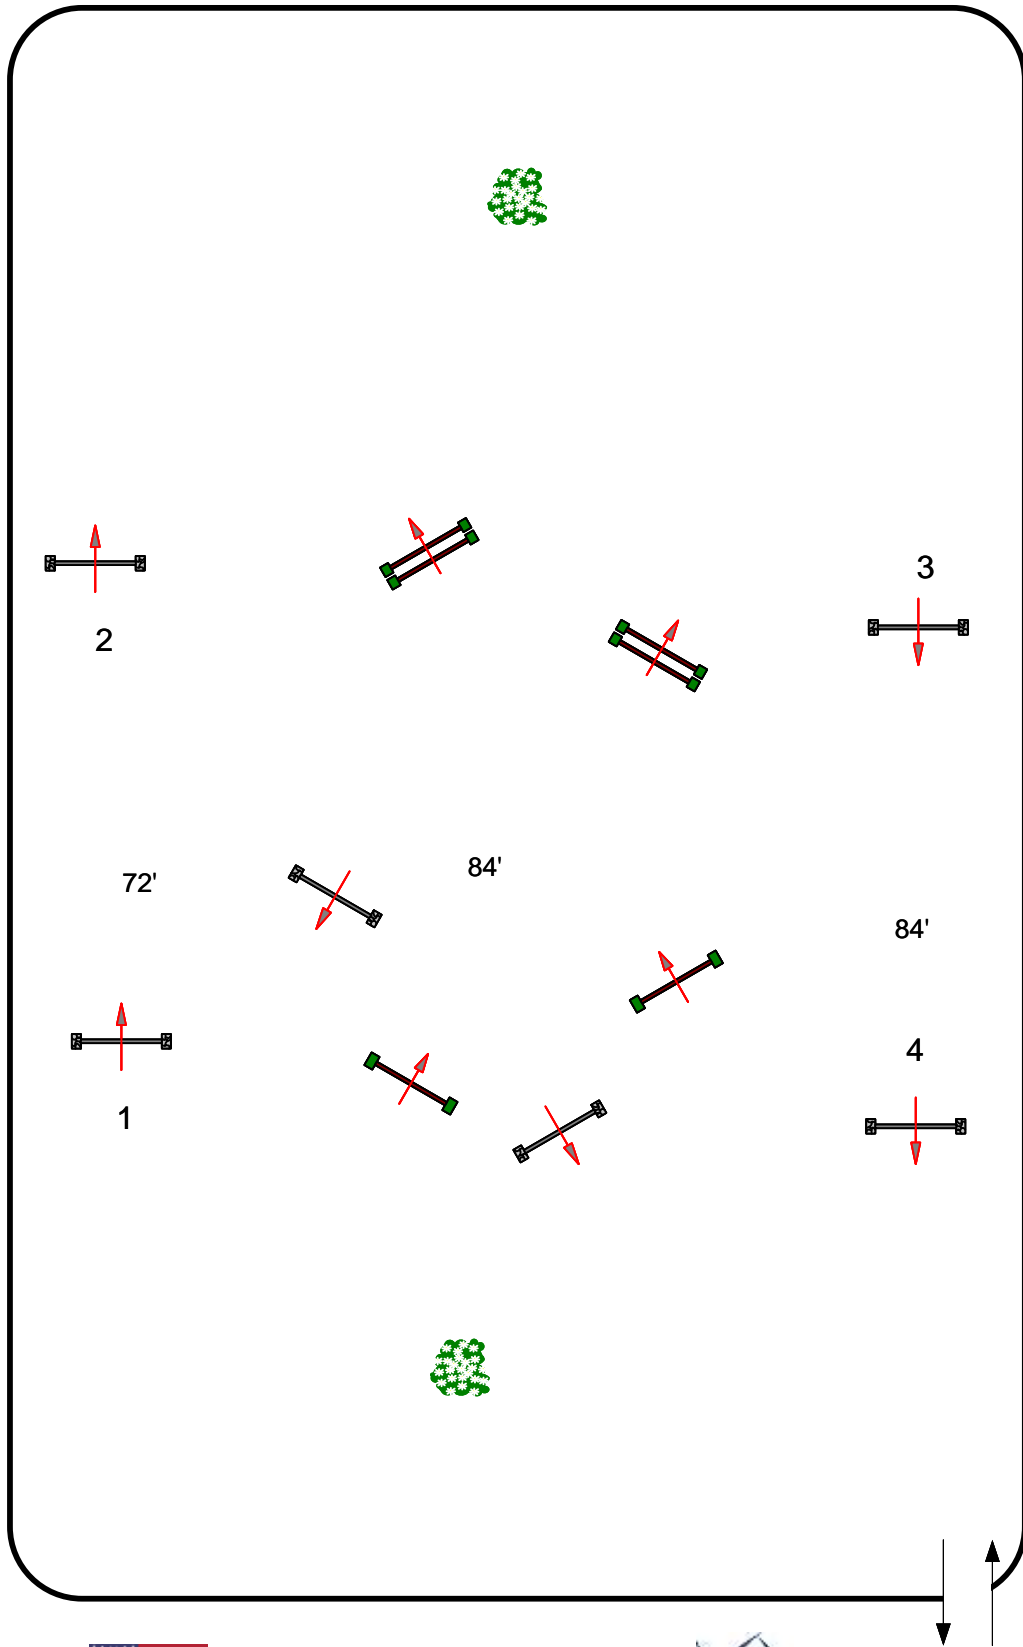

**Harmon Classics
Labor Day Spectacular**

Ring 1

Sunday, August 30, 2020

Walk Trot Poles
First Round

Judges

Course Designer: Lewis Pack (USA)

DRAWING SCALE: 1":35'

Harmon Classics Labor Day Spectacular

Ring 1

Sunday, August 30, 2020

Walk Trot Poles
Second Round

Judges

Course Designer: Lewis Pack (USA)

DRAWING SCALE: 1" : 35'

Harmon Classics Labor Day Spectacular

Ring 1

Sunday, August 30, 2020

CrossRail
First Round
Hunter & Eq

Judges

Course Designer: Lewis Pack (USA)

DRAWING SCALE: 1":35'

**Harmon Classics
Labor Day Spectacular**

Ring 1

Sunday, August 30, 2020

DRAWING SCALE: 1":35'