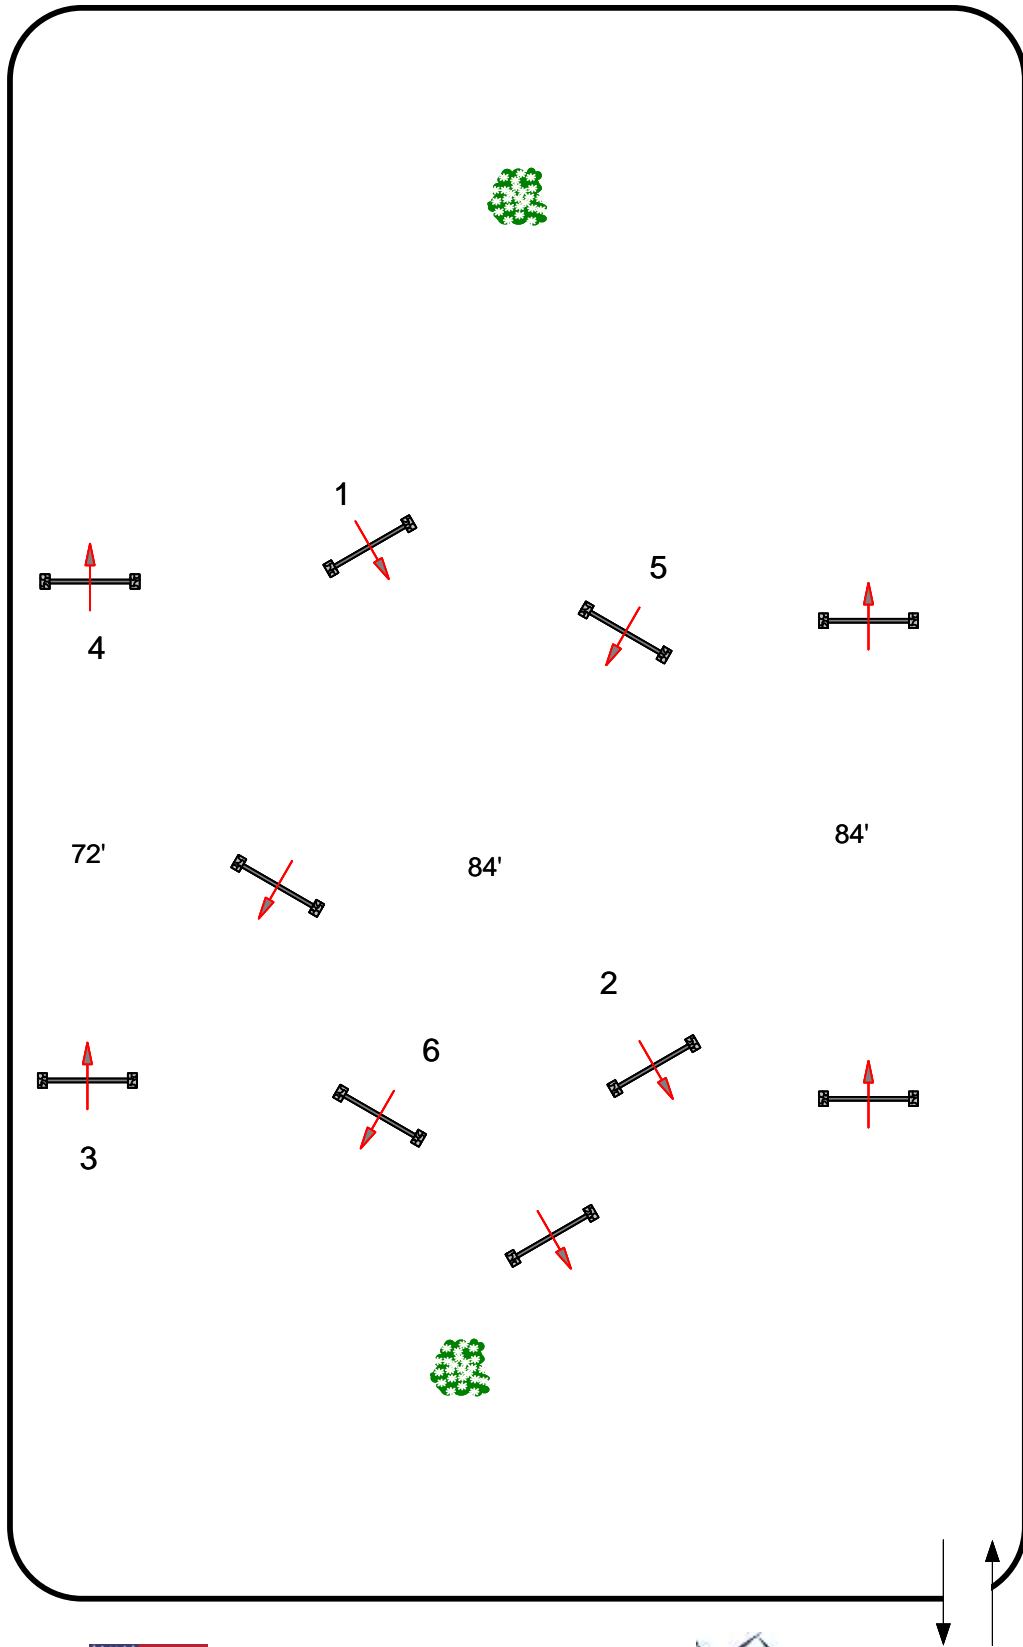

**Harmon Classics
Labor Day Spectacular**

Ring 1

Sunday, August 30, 2020

Walk Trot Poles
First Round

Judges

Course Designer: Lewis Pack (USA)

DRAWING SCALE: 1":35'

Harmon Classics Labor Day Spectacular

Ring 1

Sunday, August 30, 2020

Walk Trot Poles
Second Round

Judges

Course Designer: Lewis Pack (USA)

DRAWING SCALE: 1" : 35'

Harmon Classics Labor Day Spectacular

Ring 1

Sunday, August 30, 2020

CrossRail
First Round
Hunter & Eq

Judges

Course Designer: Lewis Pack (USA)

DRAWING SCALE: 1":35'

**Harmon Classics
Labor Day Spectacular**

Ring 1

Sunday, August 30, 2020

DRAWING SCALE: 1":35'