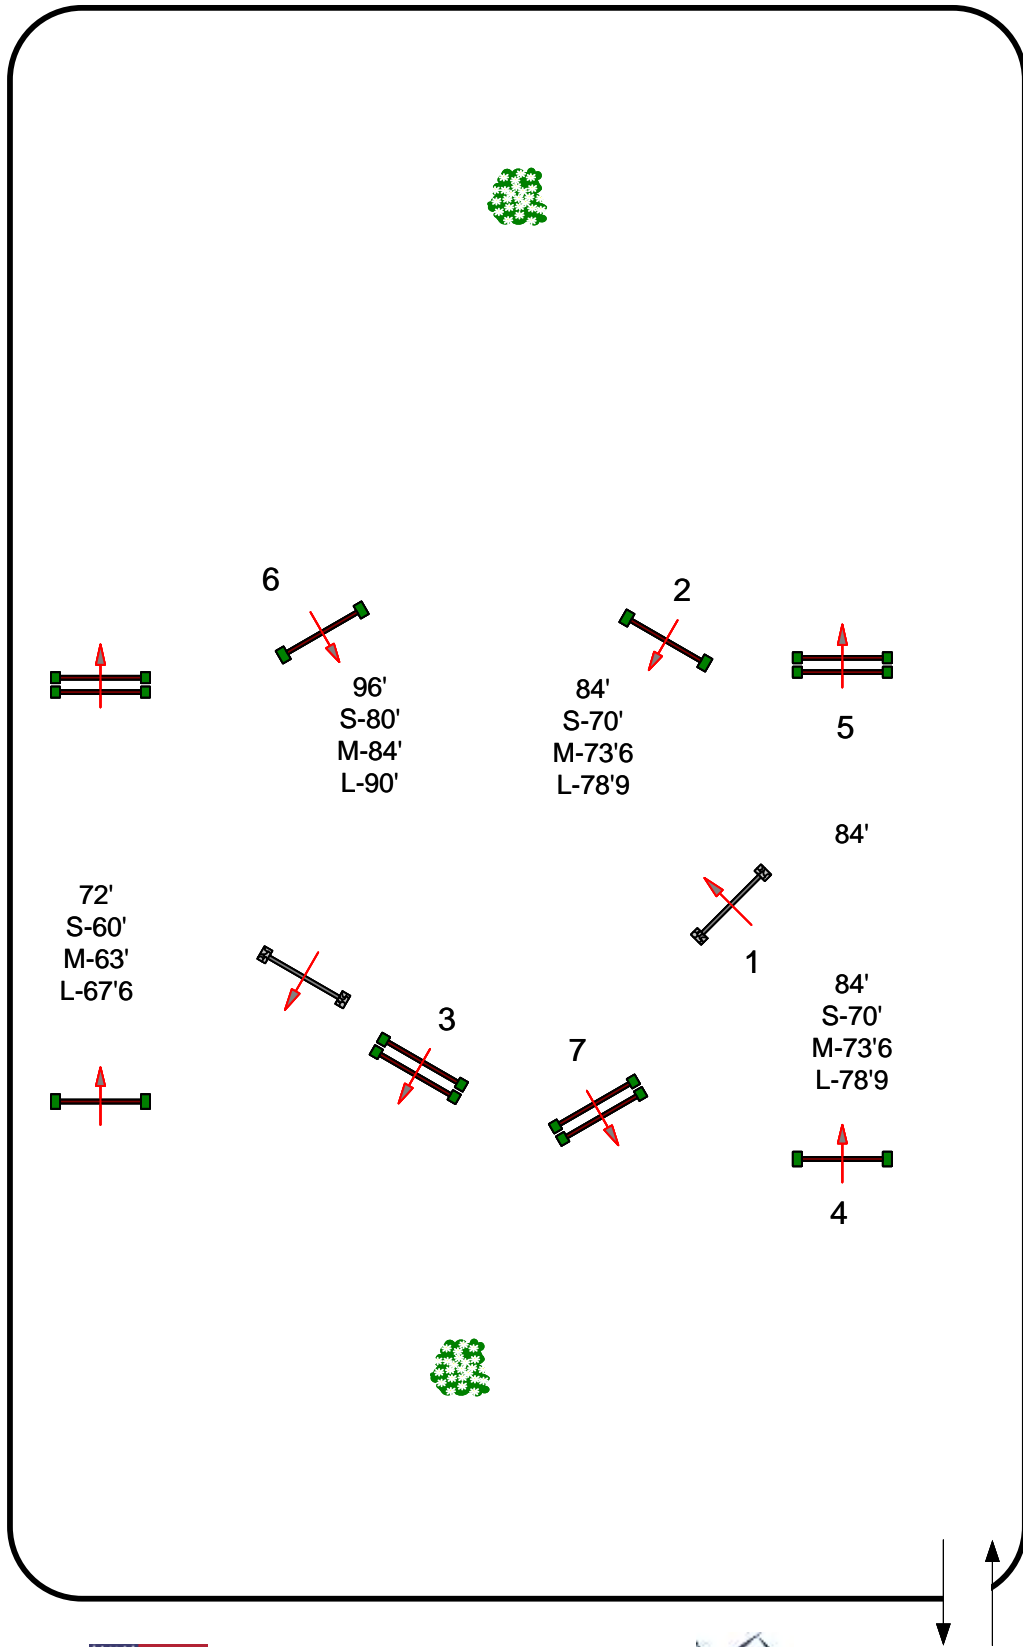

Judges

Course Designer: Lewis Pack (USA)

DRAWING SCALE: 1":35'

Harmon Classics Labor Day Spectacular

Ring 1

Sunday, August 30, 2020

First Round

Judges

Course Designer: Lewis Pack (USA)

DRAWING SCALE: 1":35'

Harmon Classics Labor Day Spectacular

Ring 1

Sunday, August 30, 2020

Second Round

Judges

Course Designer: Lewis Pack (USA)

DRAWING SCALE: 1":35'