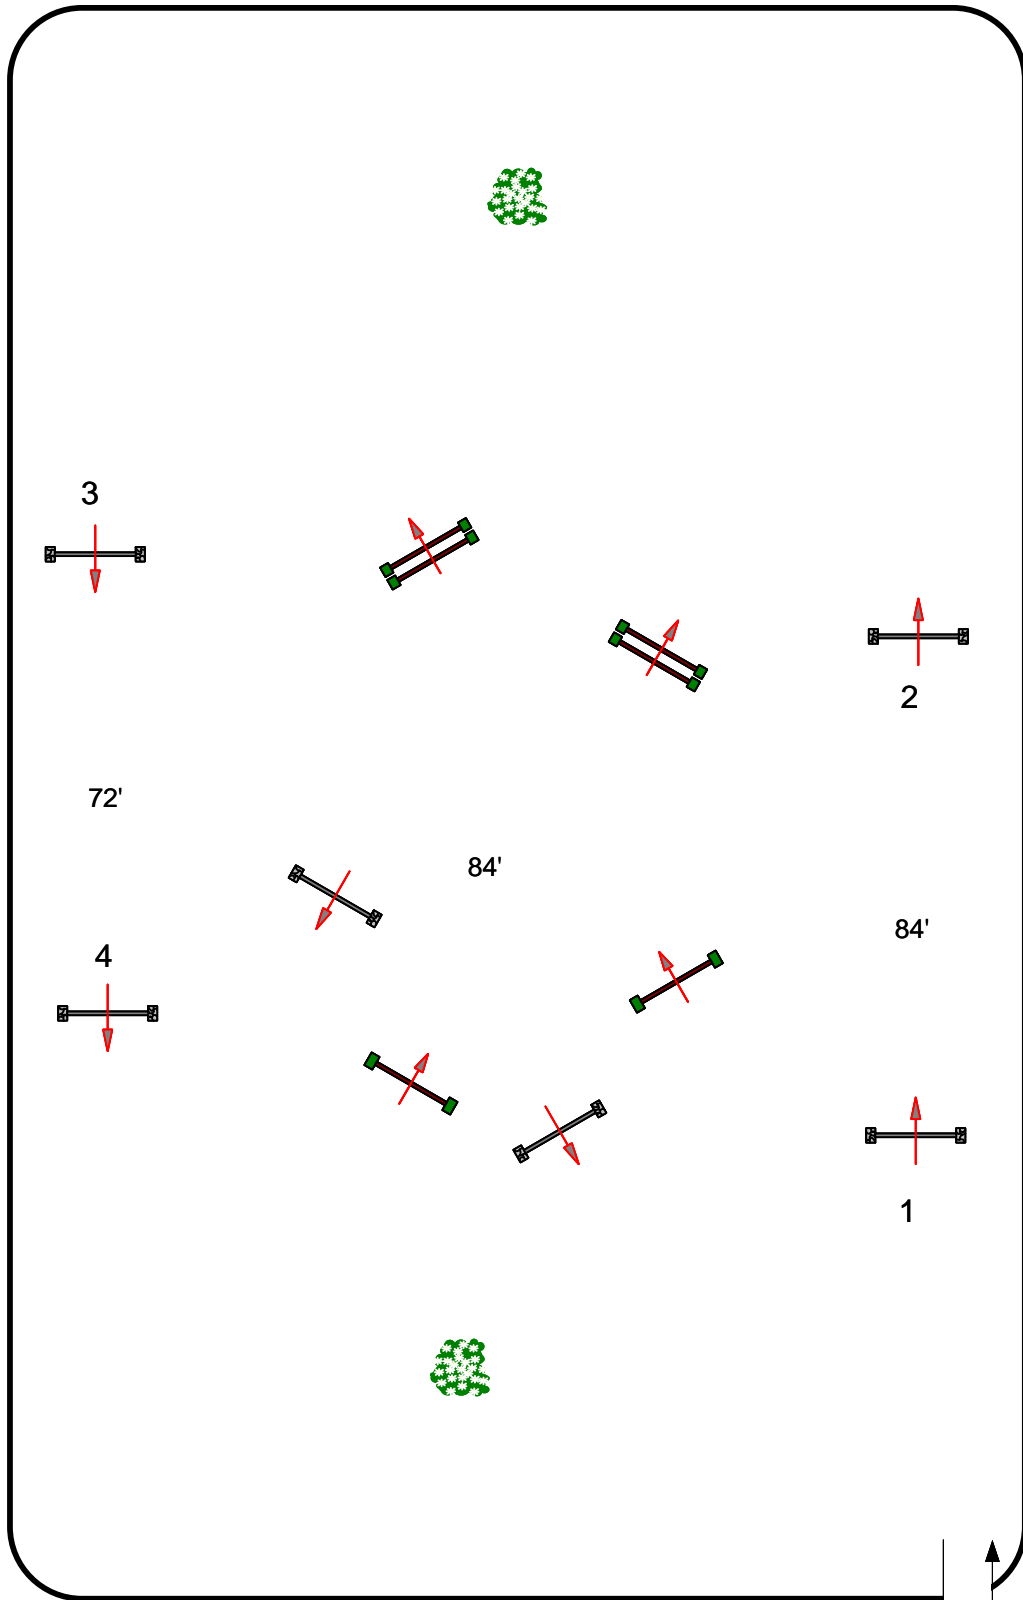

**Harmon Classics
Labor Day Spectacular**

Ring 1

Sunday, August 30, 2020

Walk Trot Poles
First Round

Judges

Course Designer: Lewis Pack (USA)

DRAWING SCALE: 1":35'

Harmon Classics Labor Day Spectacular

Ring 1

Sunday, August 30, 2020

Walk Trot Poles
Second Round

Judges

Course Designer: Lewis Pack (USA)

DRAWING SCALE: 1" : 35'

Harmon Classics Labor Day Spectacular

Ring 1

Sunday, August 30, 2020

CrossRail
First Round
Hunter & Eq

Judges

Course Designer: Lewis Pack (USA)

DRAWING SCALE: 1":35'

**Harmon Classics
Labor Day Spectacular**

Ring 1

Sunday, August 30, 2020

DRAWING SCALE: 1":35'