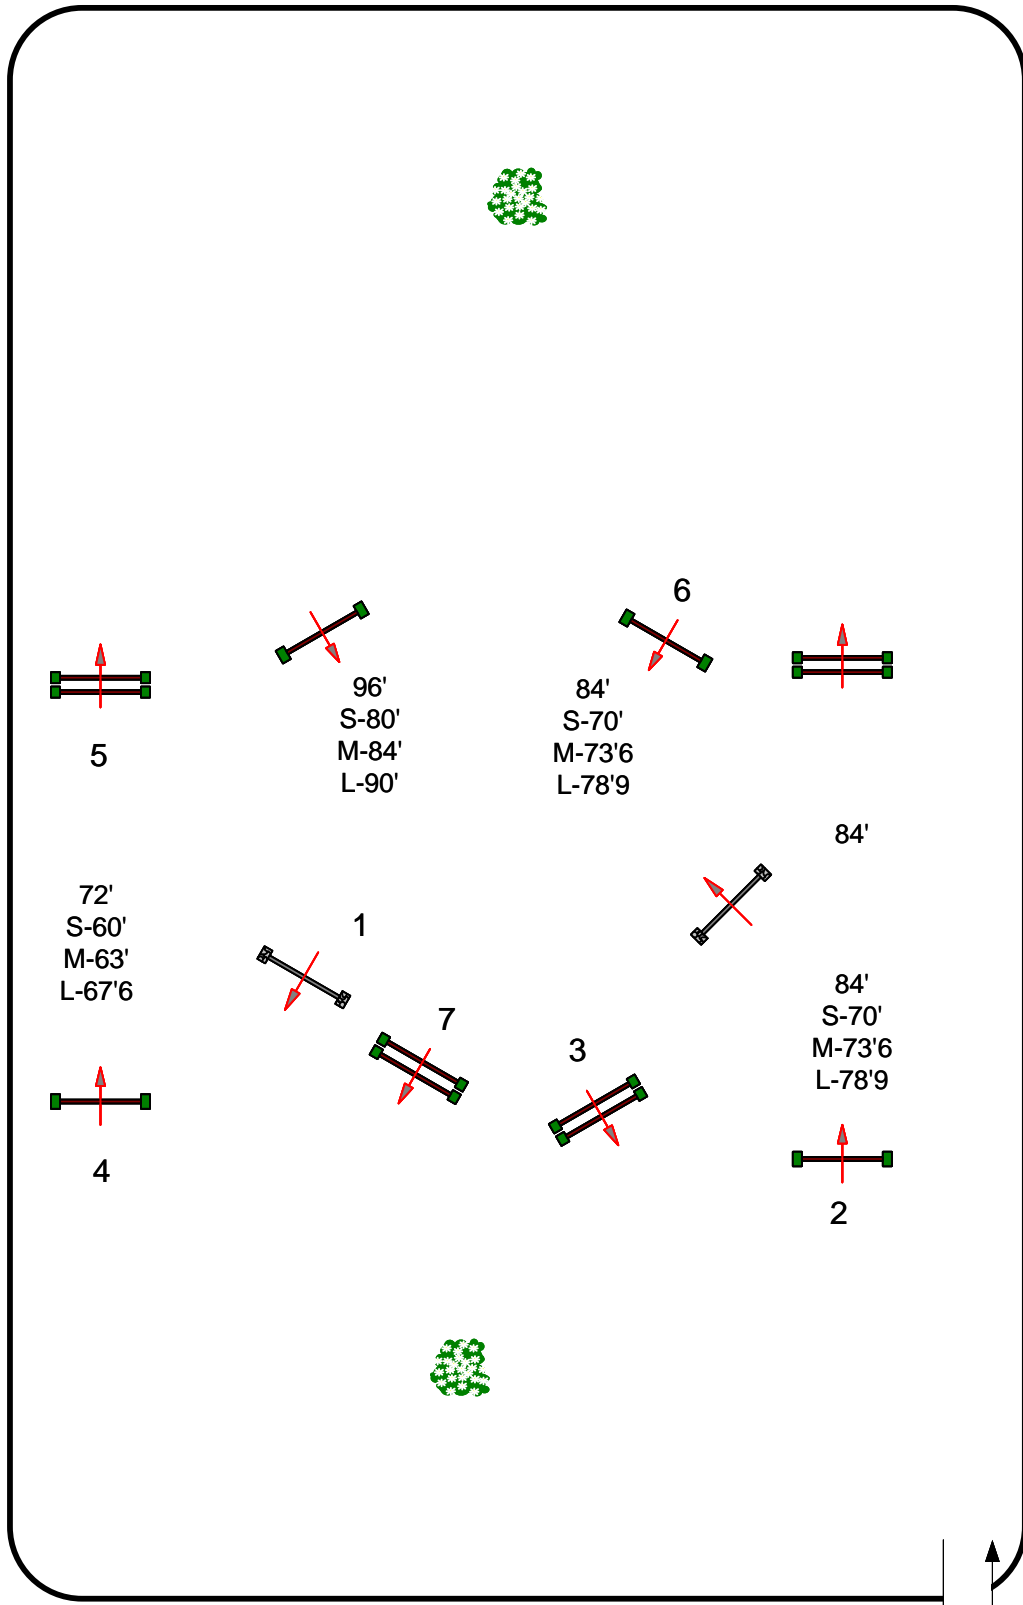

CrossRail
Second Round
Hunter & Eq

Judges

Course Designer: Lewis Pack (USA)

DRAWING SCALE: 1":35'

Harmon Classics Labor Day Spectacular

Ring 1

Sunday, August 30, 2020

NCHJA Medal
Fences 1-7

DRAWING SCALE: 1":35'