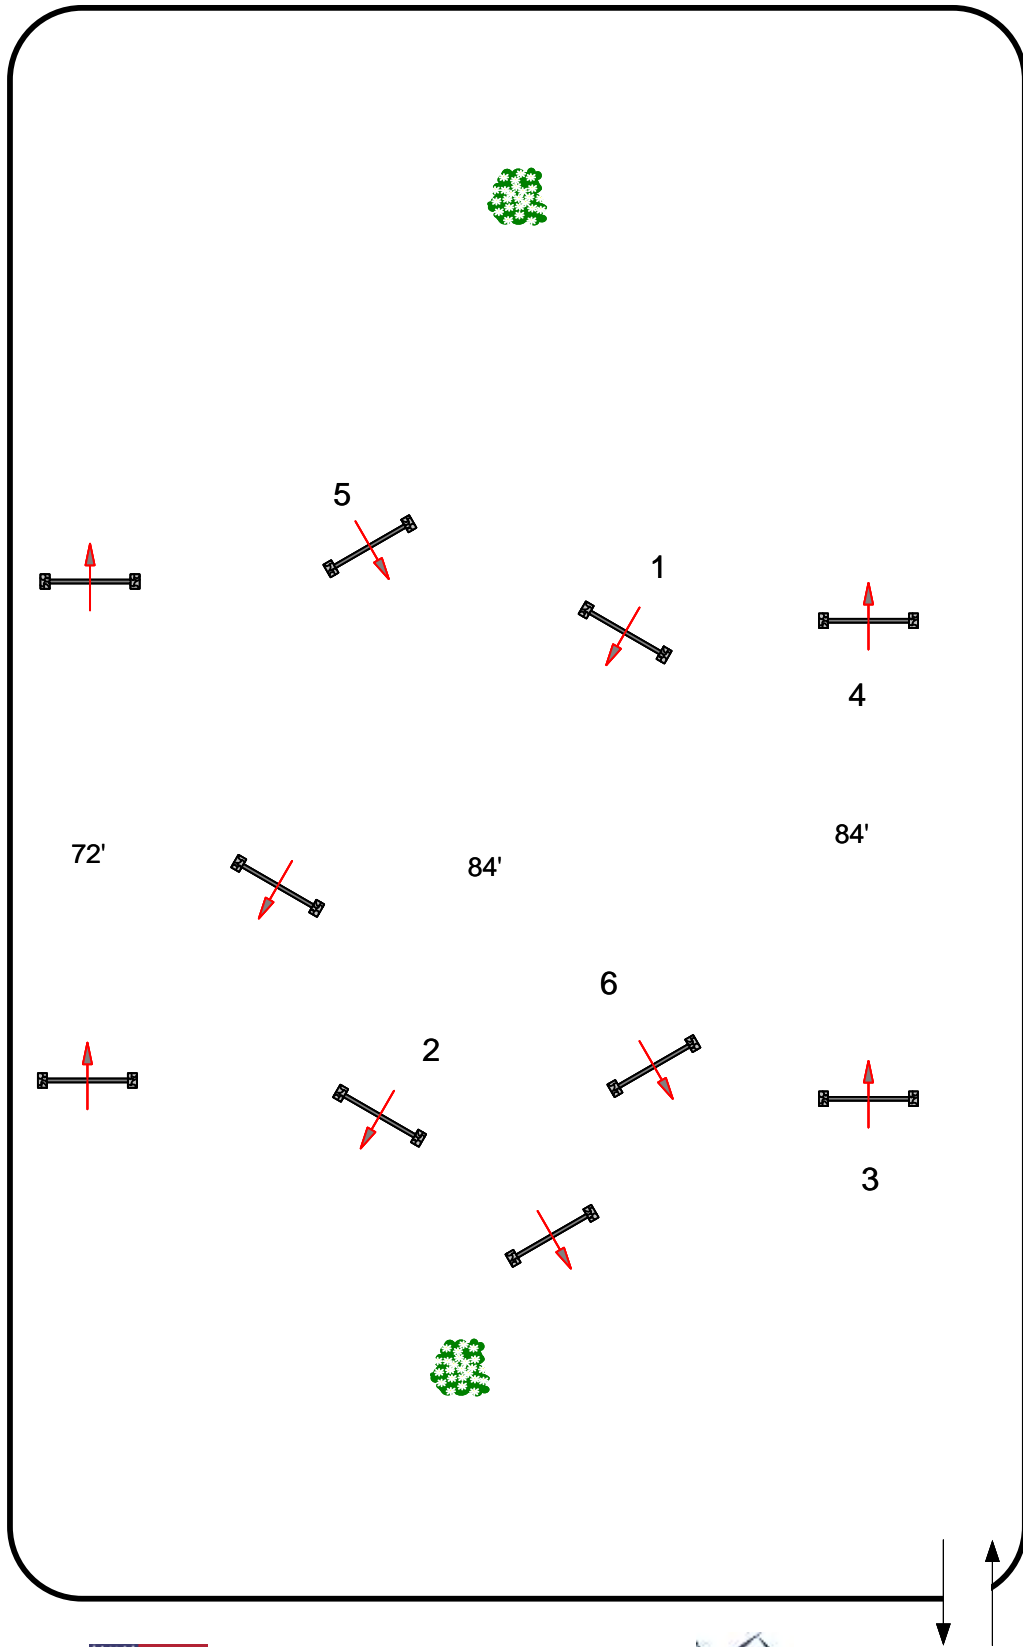

**Harmon Classics
Labor Day Spectacular**

Ring 1

Sunday, August 30, 2020

CrossRail
Second Round
Hunter & Eq

Judges

Course Designer: Lewis Pack (USA)

DRAWING SCALE: 1":35'