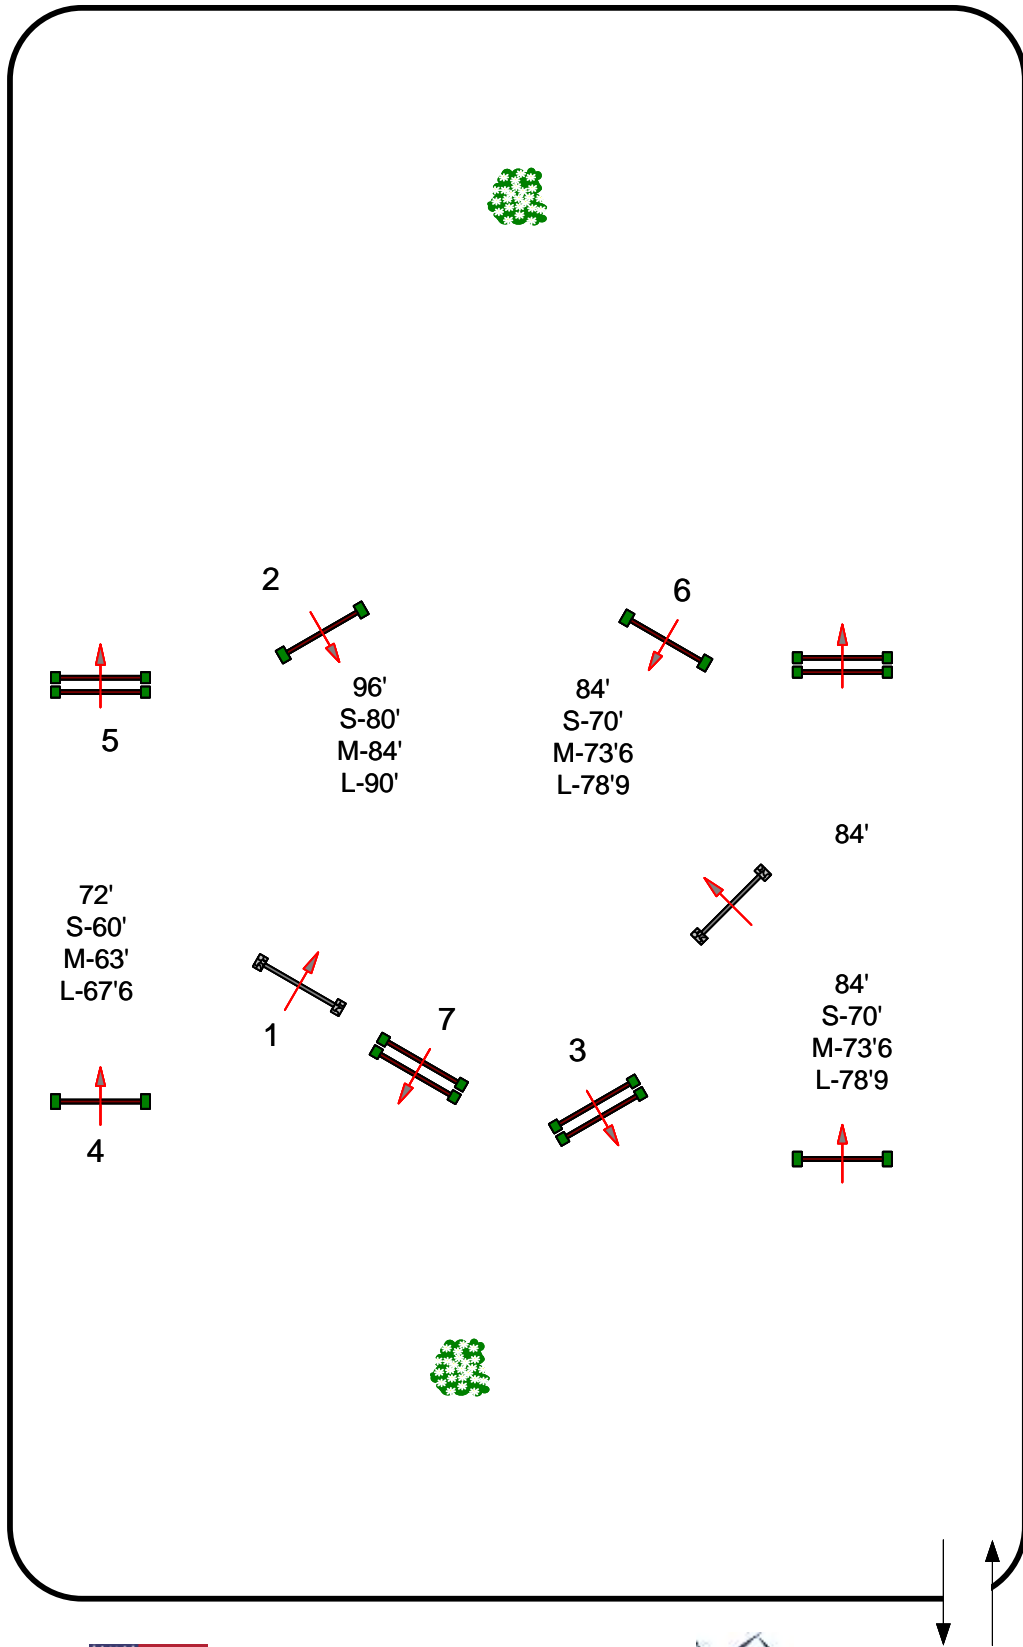

Course Designer: Lewis Pack (USA)

DRAWING SCALE: 1":35'

Harmon Classics Labor Day Spectacular

Ring 1

Sunday, August 30, 2020

Second Round

Judges

Course Designer: Lewis Pack (USA)

DRAWING SCALE: 1":35'