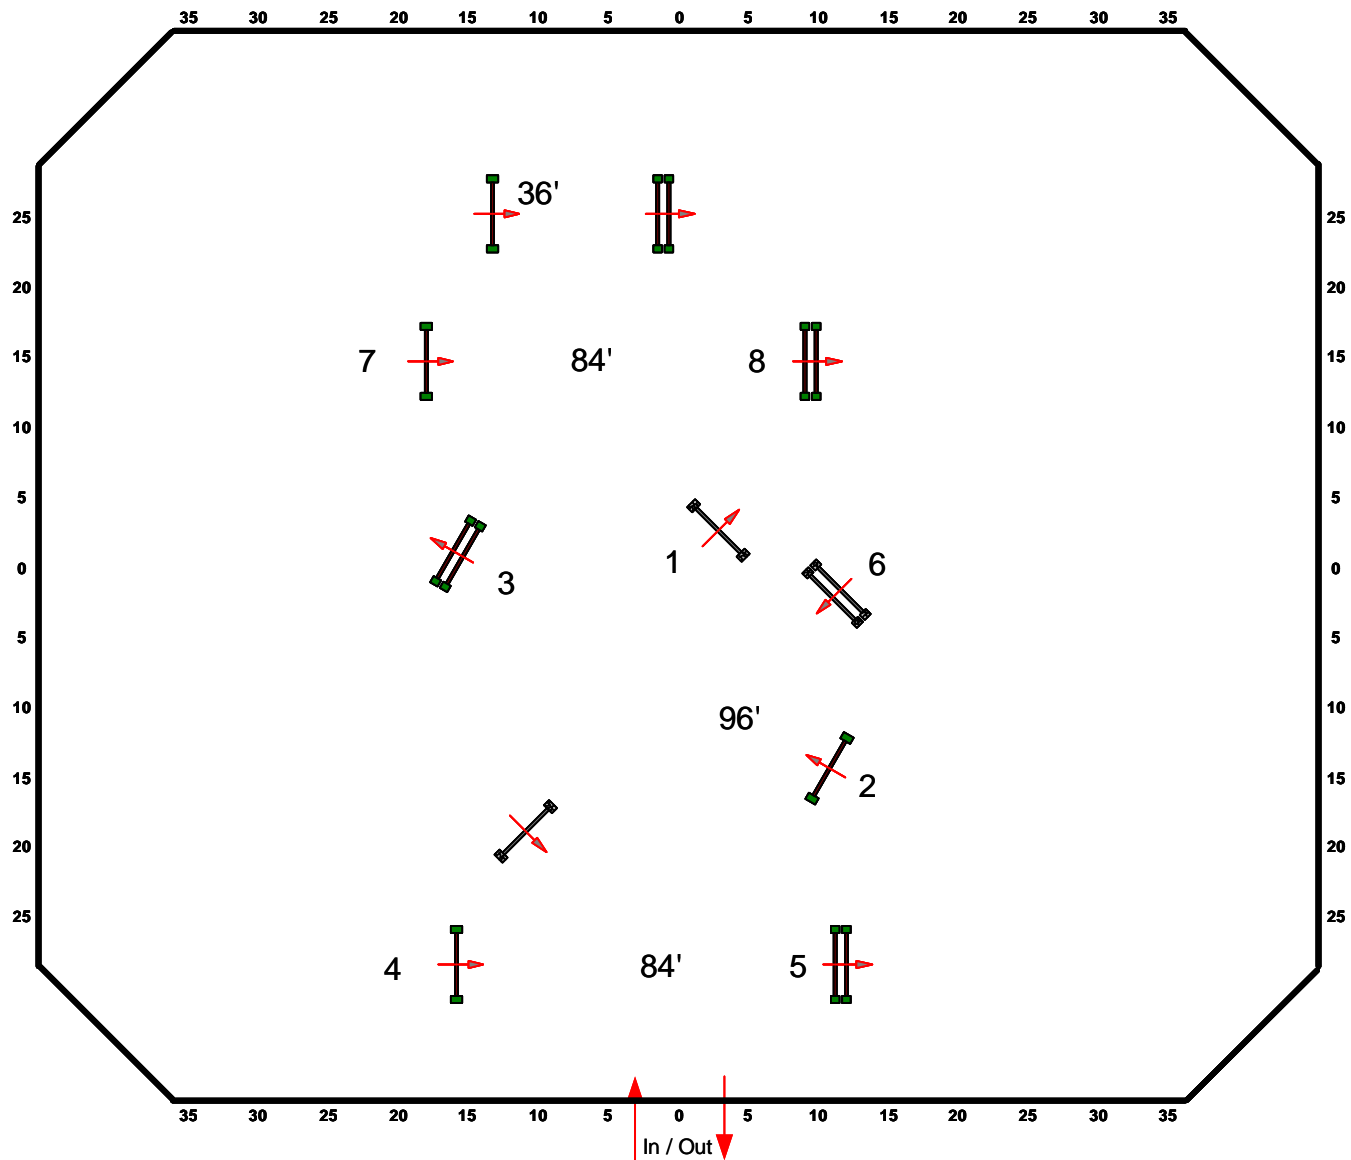

Harmon Classics Labor Day Spectacular

Warm Up

Saturday, August 29, 2020

Course Designer: Lewis Pack (USA)

DRAWING SCALE: 1":45'

Harmon Classics Labor Day Spectacular

Saturday, August 29, 2020

First Round

Course Designer: Lewis Pack (USA)

DRAWING SCALE: 1":45'

Harmon Classics Labor Day Spectacular

Saturday, August 29, 2020

Second Round

Course Designer: Lewis Pack (USA)

DRAWING SCALE: 1":45'