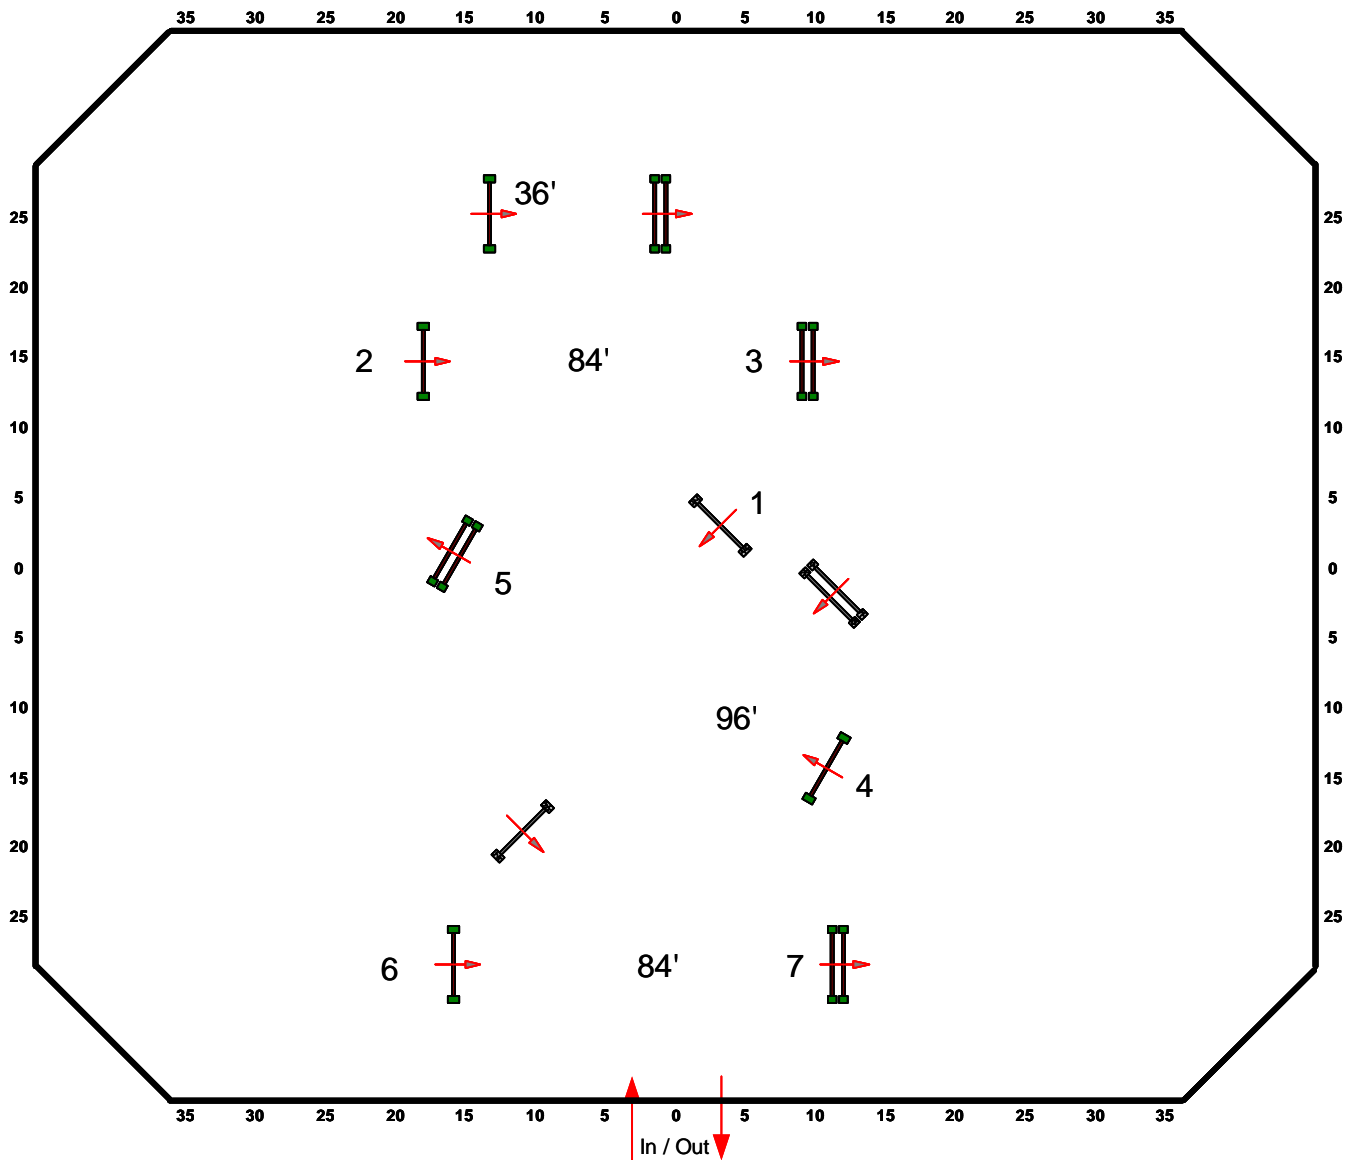

Harmon Classics Labor Day Spectacular

Warm Up

Saturday, August 29, 2020

Course Designer: Lewis Pack (USA)

DRAWING SCALE: 1":45'

Harmon Classics Labor Day Spectacular

Saturday, August 29, 2020

First Round

Course Designer: Lewis Pack (USA)

DRAWING SCALE: 1":45'

Harmon Classics Labor Day Spectacular

Saturday, August 29, 2020

Second Round

Course Designer: Lewis Pack (USA)

DRAWING SCALE: 1":45'