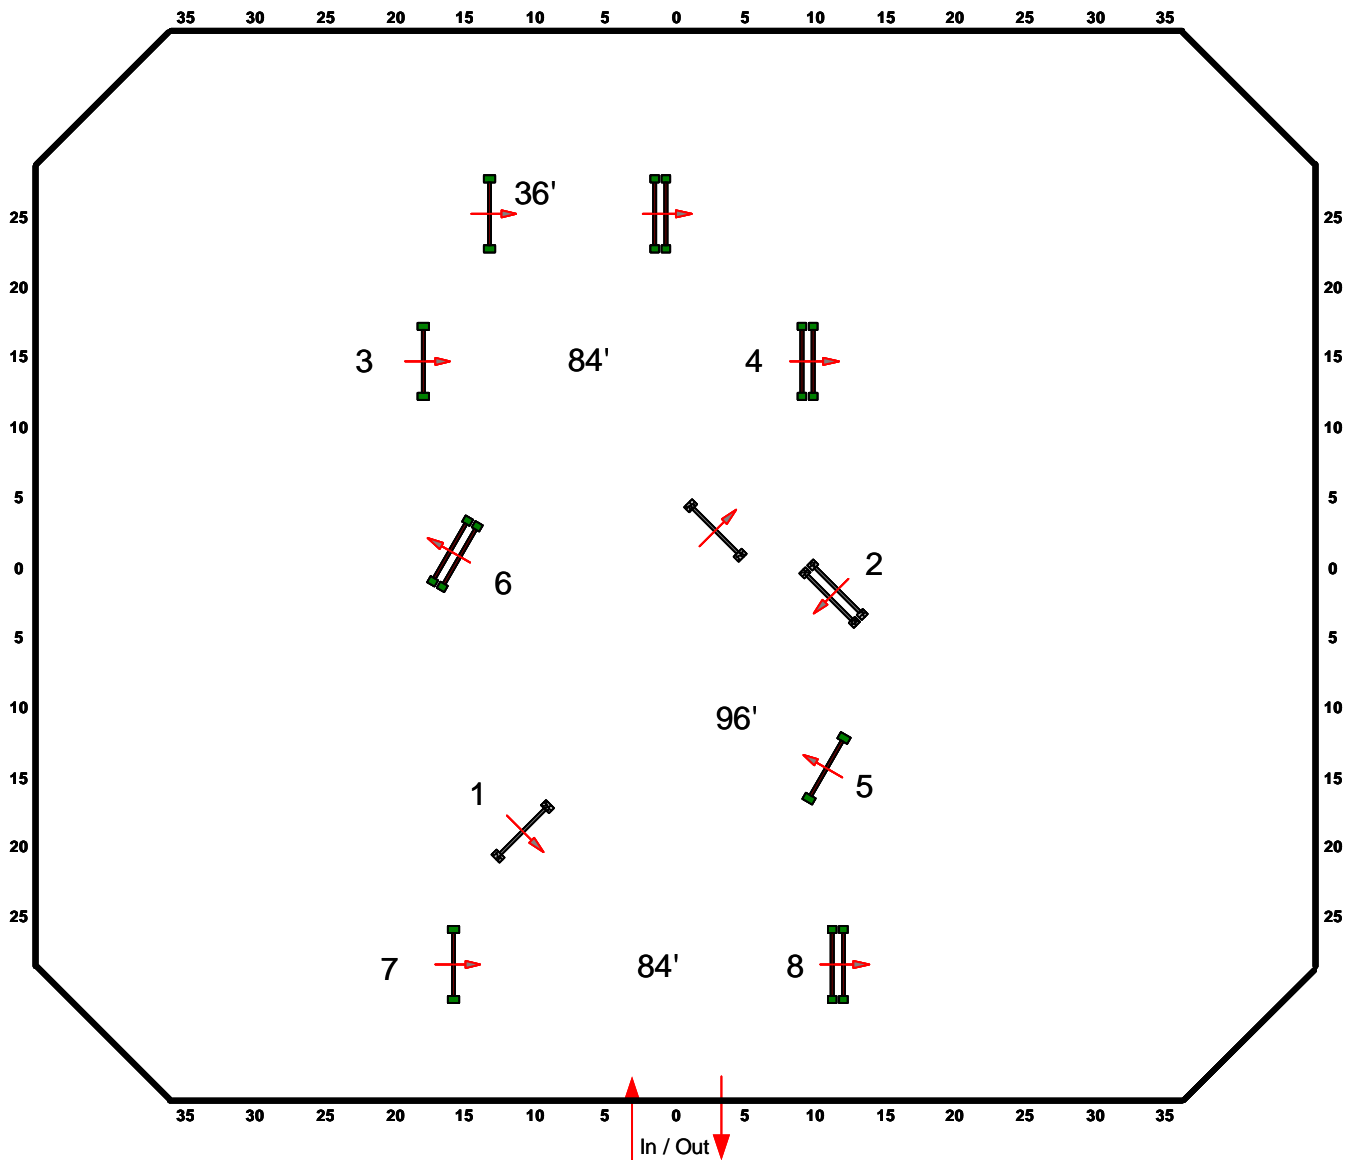

Course Designer: Lewis Pack (USA)

DRAWING SCALE: 1":45'

Harmon Classics Labor Day Spectacular

Saturday, August 29, 2020

Second Round

Course Designer: Lewis Pack (USA)

DRAWING SCALE: 1":45'