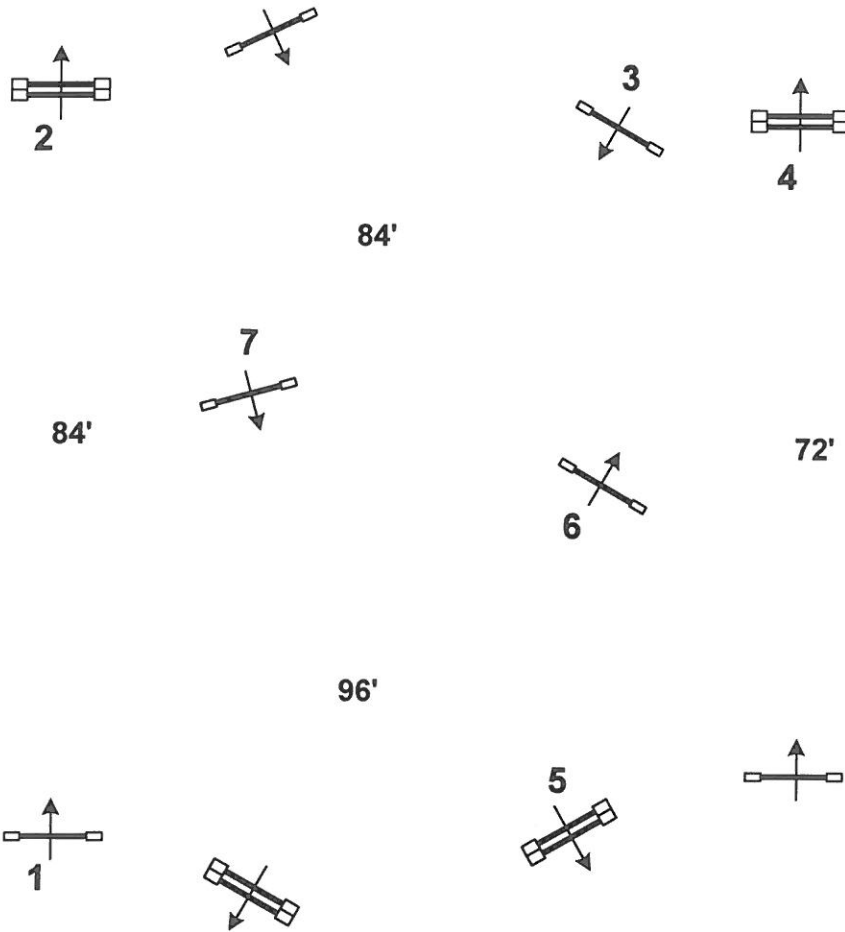

HARMON CLASSIC LABOR DAY

Ring Three

12-14 EQUIT.

In / Out

CD: RICK CRAM

HARMON CLASSIC LABOR DAY

Ring Three

PRE CHILD
PRE ADULT
EQUIT.

In / Out

CD: RICK CRAM

HARMON CLASSIC LABOR DAY

Ring Three

In / Out

FIRST HUNTER
COURSE OF
DIVISION

CD: RICK CRAM

HARMON CLASSIC LABOR DAY

Ring Three

SECOND
HUNTER
COURSE OF
DIVISION

In / Out

CD: RICK CRAM