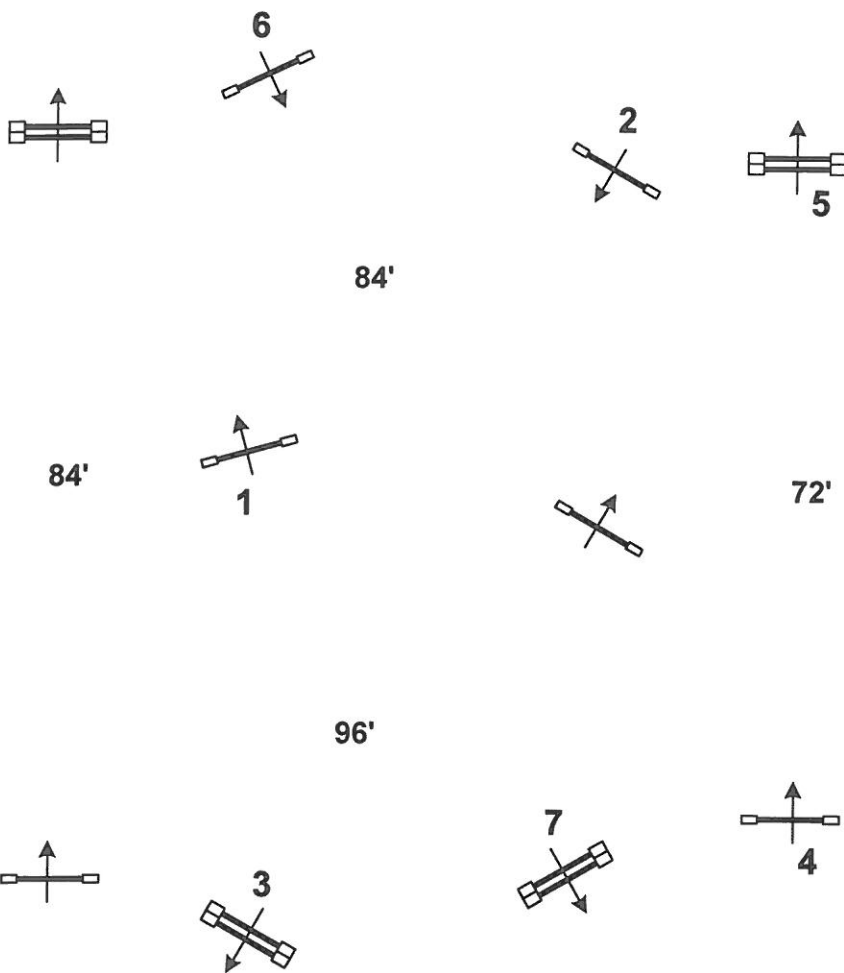

HARMON CLASSIC LABOR DAY

Ring Three

12-14 EQUIT.

In / Out

CD: RICK CRAM

HARMON CLASSIC LABOR DAY

Ring Three

PRE CHILD
PRE ADULT
EQUIT.

In / Out

CD: RICK CRAM

HARMON CLASSIC LABOR DAY

Ring Three

In / Out

FIRST HUNTER
COURSE OF
DIVISION

CD: RICK CRAM

HARMON CLASSIC LABOR DAY

Ring Three

SECOND
HUNTER
COURSE OF
DIVISION

In / Out

CD: RICK CRAM