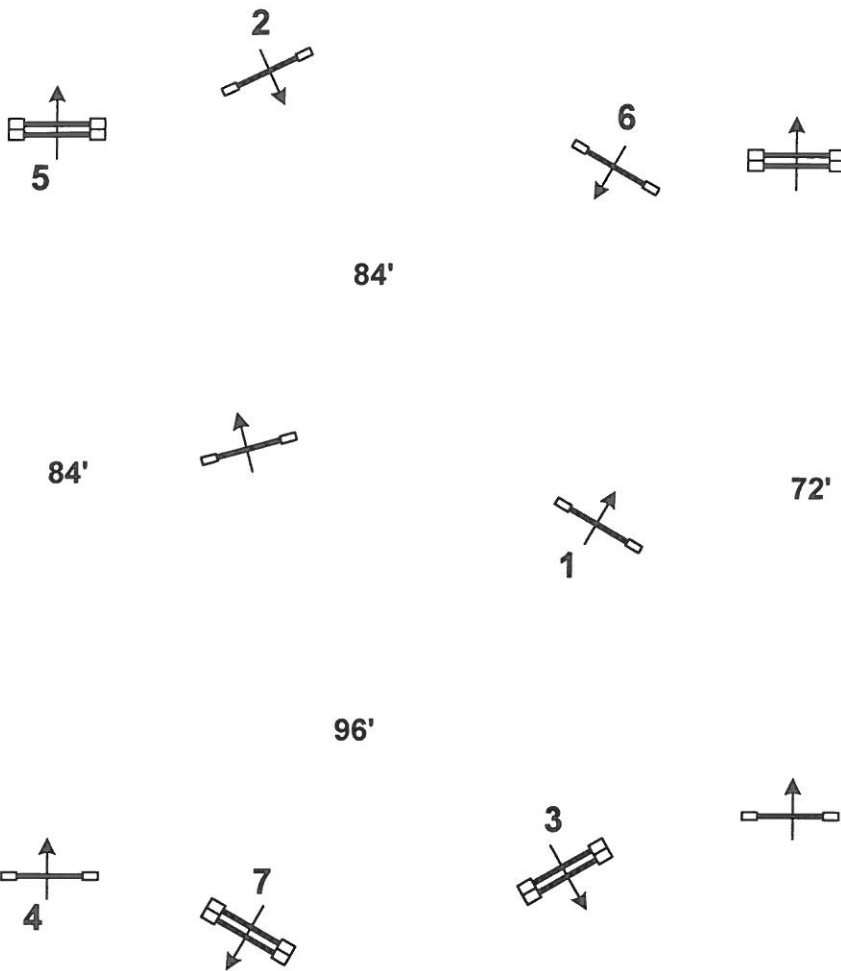

HARMON CLASSIC LABOR DAY

Ring Three

SECOND
HUNTER
COURSE OF
DIVISION

In / Out

CD: RICK CRAM