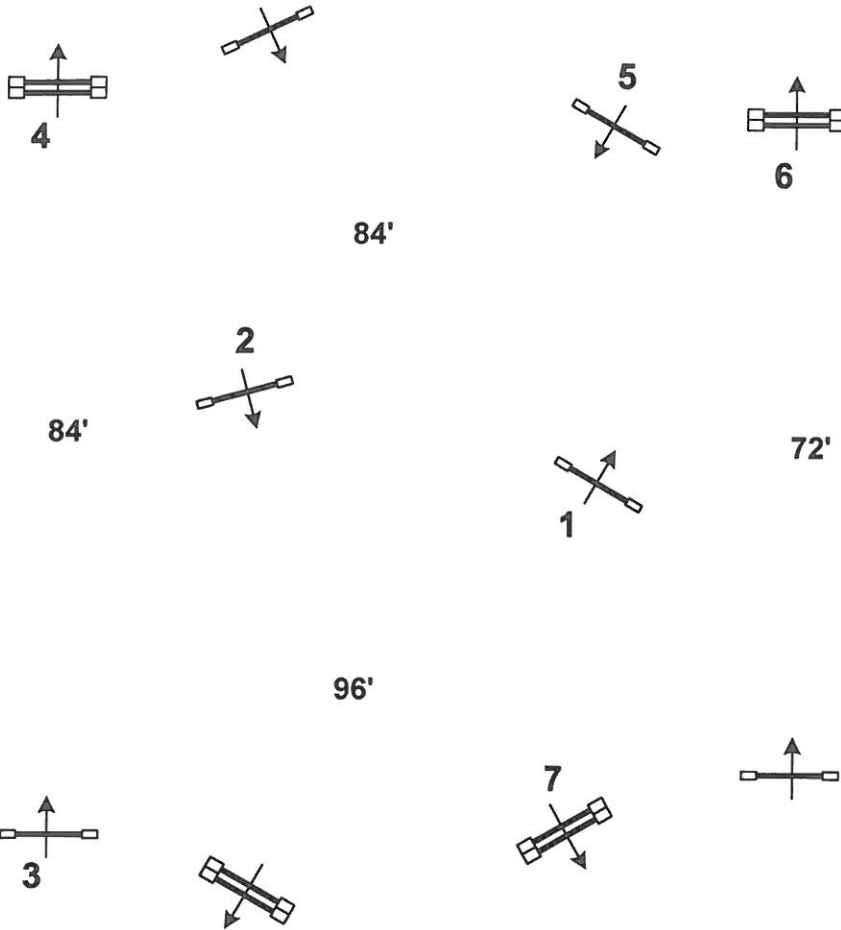

HARMON CLASSIC LABOR DAY

Ring Three

12-14 EQUIT.

In / Out

CD: RICK CRAM

HARMON CLASSIC LABOR DAY

Ring Three

PRE CHILD
PRE ADULT
EQUIT.

In / Out

CD: RICK CRAM

HARMON CLASSIC LABOR DAY

Ring Three

In / Out

FIRST HUNTER
COURSE OF
DIVISION

CD: RICK CRAM

HARMON CLASSIC LABOR DAY

Ring Three

SECOND
HUNTER
COURSE OF
DIVISION

In / Out

CD: RICK CRAM