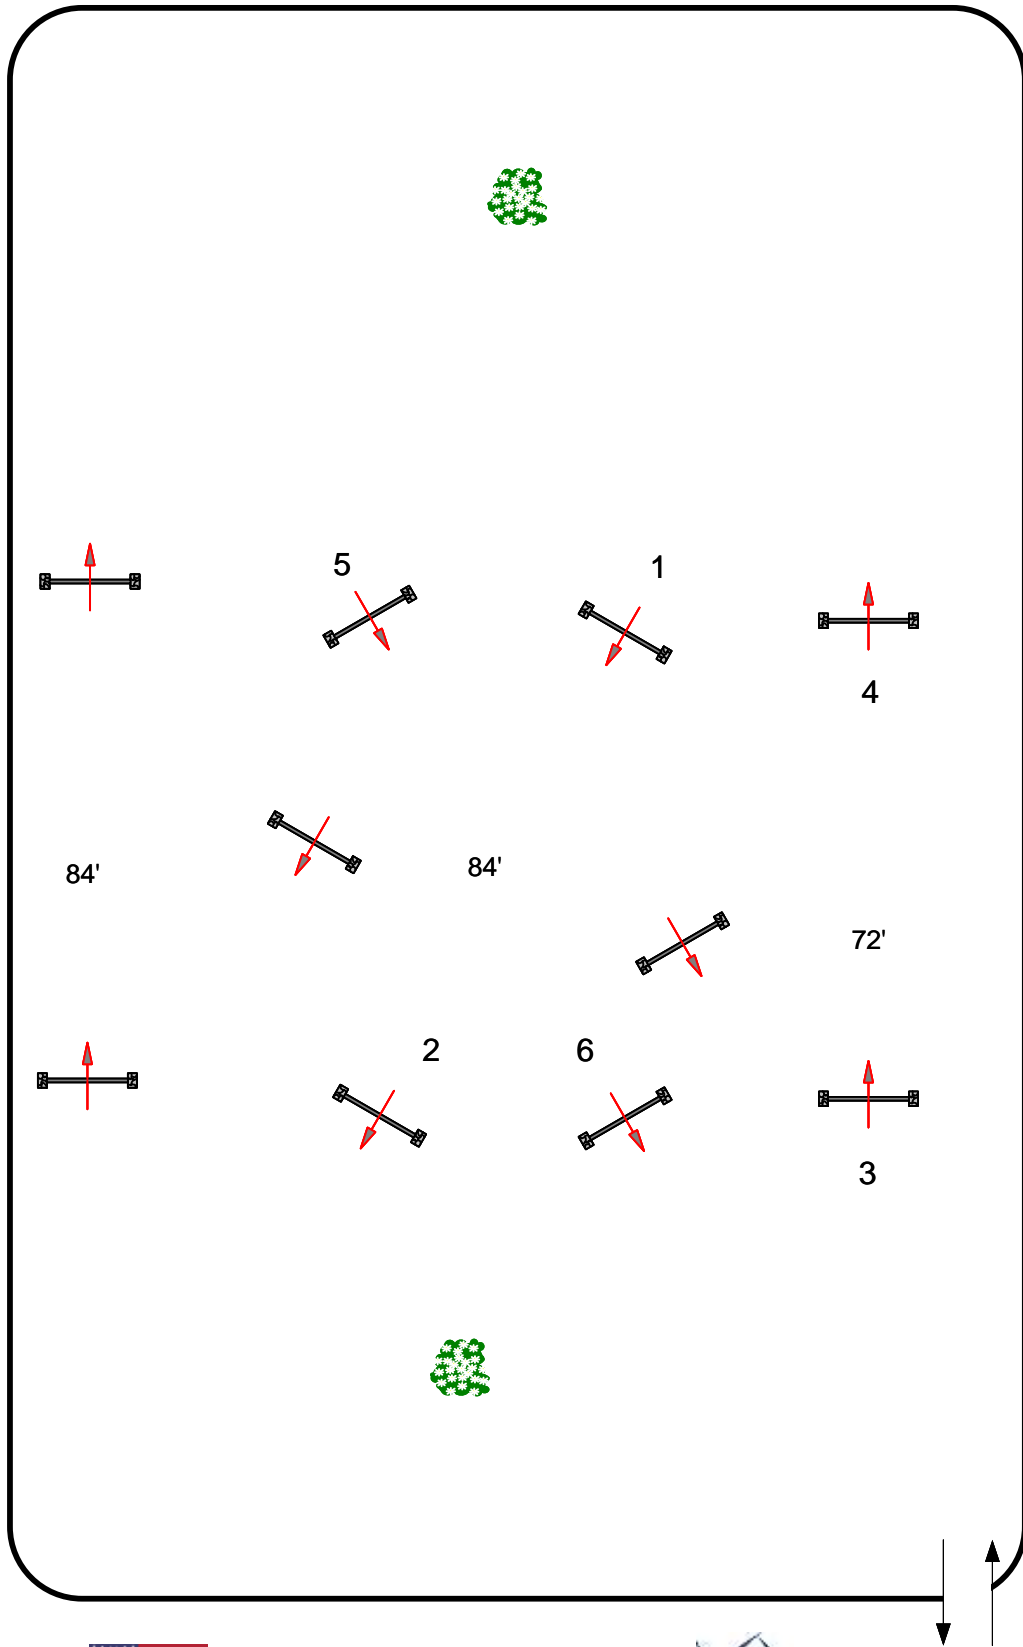

Harmon Classics Labor Day Spectacular

Ring 1

Saturday, August 29, 2020

CrossRail
First Round
Hunter & Eq

Judges

Course Designer: Lewis Pack (USA)

DRAWING SCALE: 1":35'