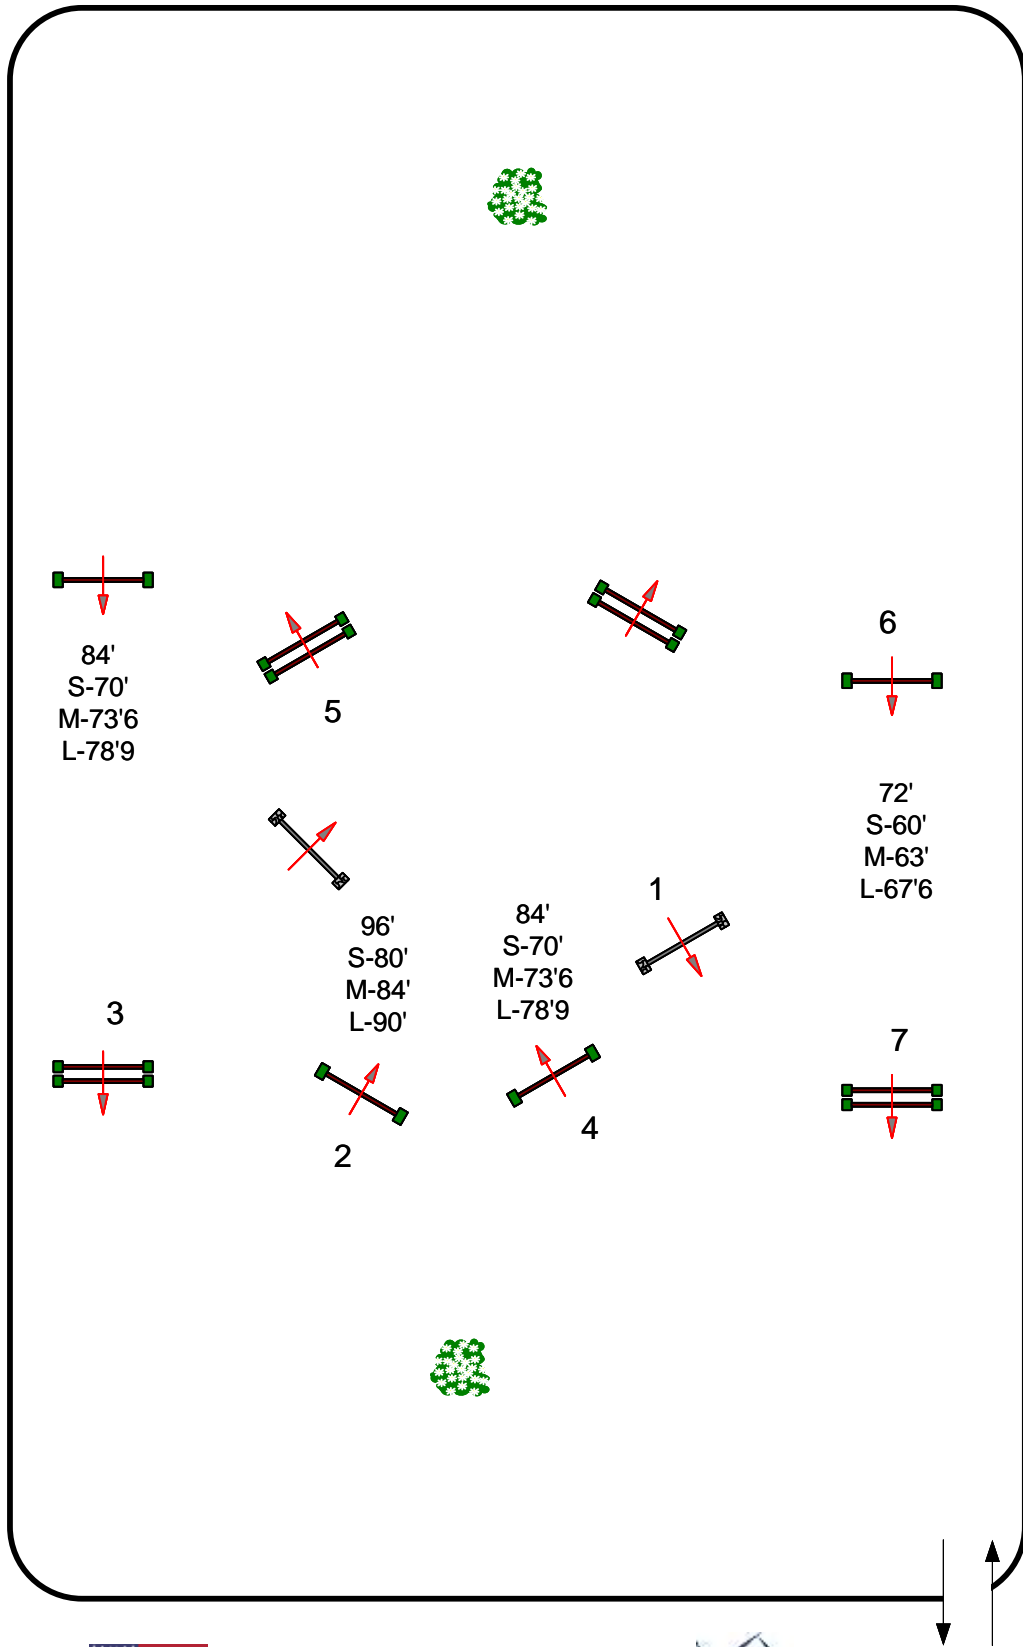

Harmon Classics Labor Day Spectacular

Ring 1

Saturday, August 29, 2020

NCHJA Pony
Medal
Fences 1-7

Judges

Course Designer: Lewis Pack (USA)

DRAWING SCALE: 1":35'