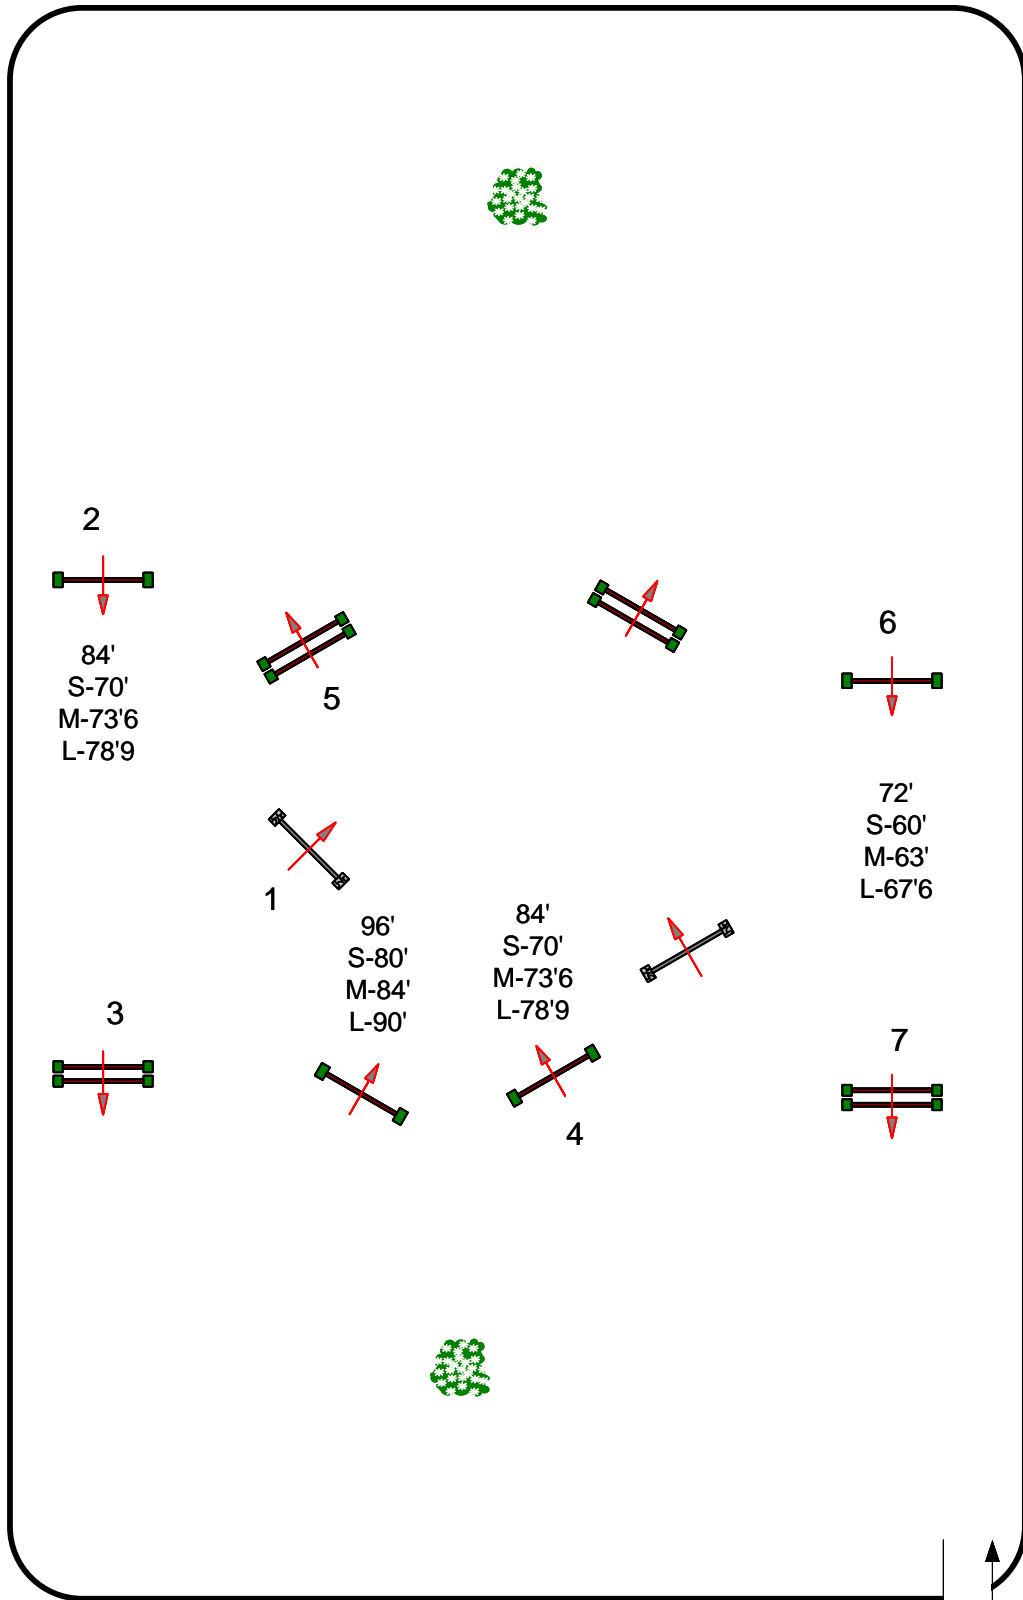

# Harmon Classics Labor Day Spectacular

Ring 1

Saturday, August 29, 2020

First Round

Judges

Course Designer: Lewis Pack (USA)

DRAWING SCALE: 1" : 35'

# Harmon Classics Labor Day Spectacular

Ring 1

Saturday, August 29, 2020

Second Round

Judges

Course Designer: Lewis Pack (USA)

DRAWING SCALE: 1" : 35'