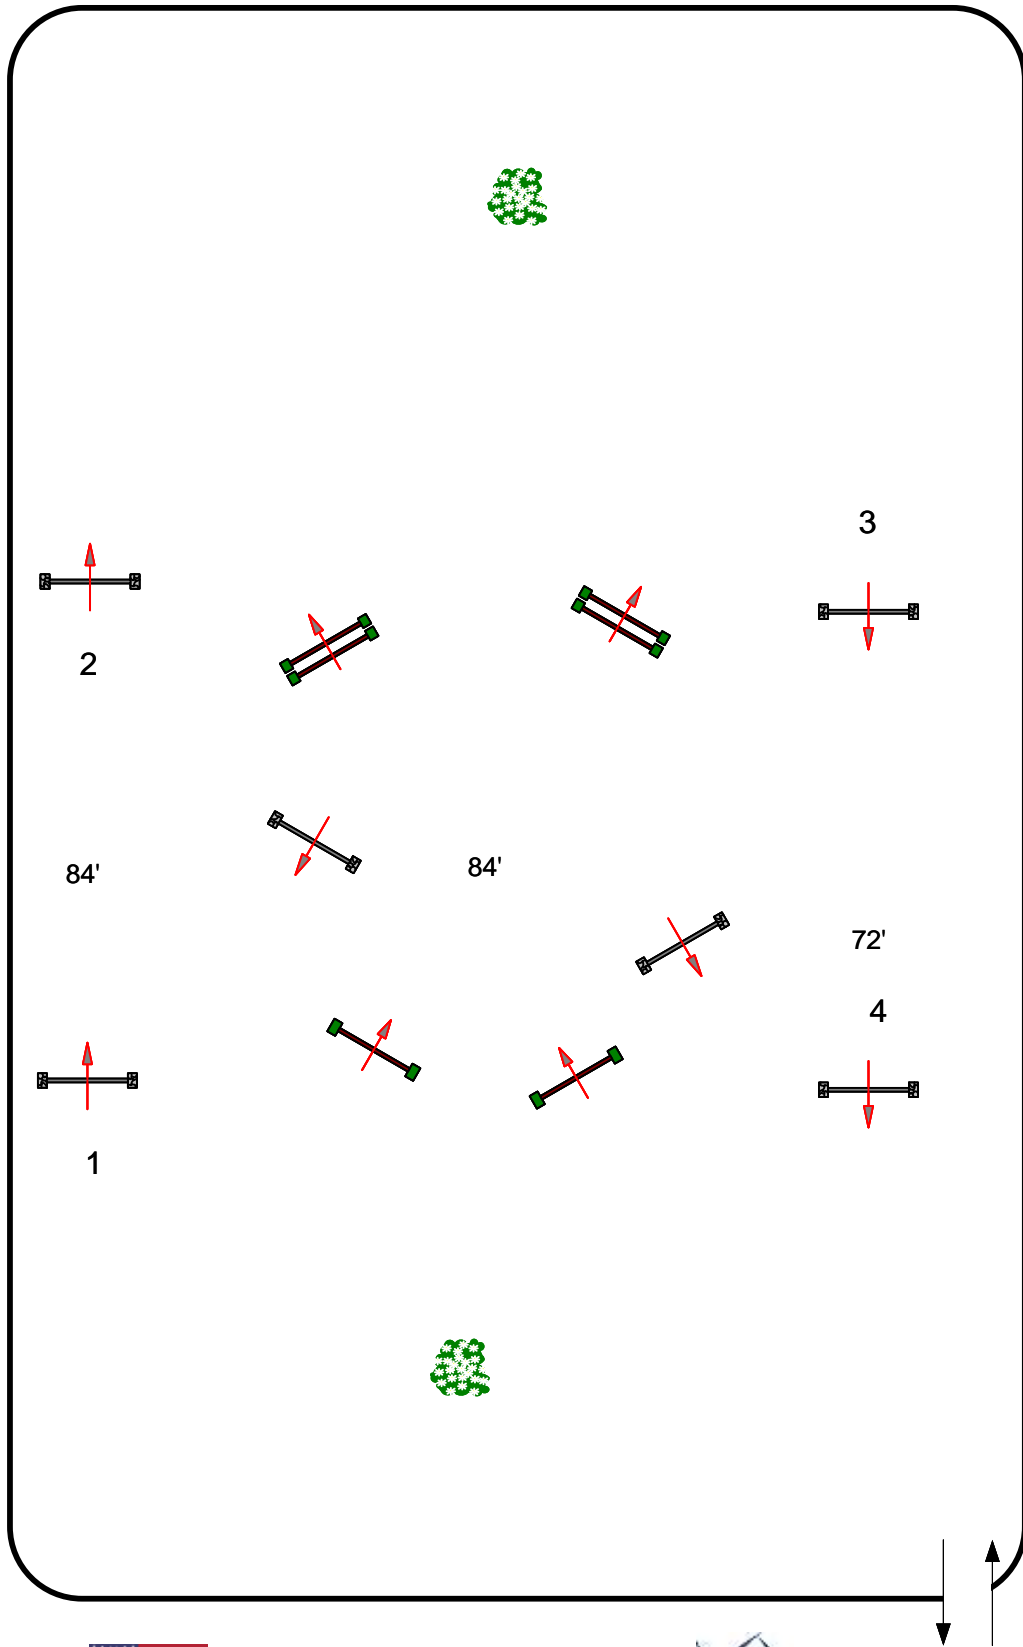

# Harmon Classics Labor Day Spectacular

Ring 1

Saturday, August 29, 2020

Walk Trot Poles  
First Round

Judges

Course Designer: Lewis Pack (USA)

DRAWING SCALE: 1":35'

# Harmon Classics Labor Day Spectacular

Ring 1

Saturday, August 29, 2020

Walk Trot Poles  
Second Round

Course Designer: Lewis Pack (USA)

DRAWING SCALE: 1":35'

# Harmon Classics Labor Day Spectacular

Ring 1

Saturday, August 29, 2020

CrossRail  
First Round  
Hunter & Eq

Judges

Course Designer: Lewis Pack (USA)

DRAWING SCALE: 1":35'

# Harmon Classics Labor Day Spectacular

Ring 1

Saturday, August 29, 2020

CrossRail  
Second Round  
Hunter & Eq

Judges

Course Designer: Lewis Pack (USA)

DRAWING SCALE: 1" : 35'