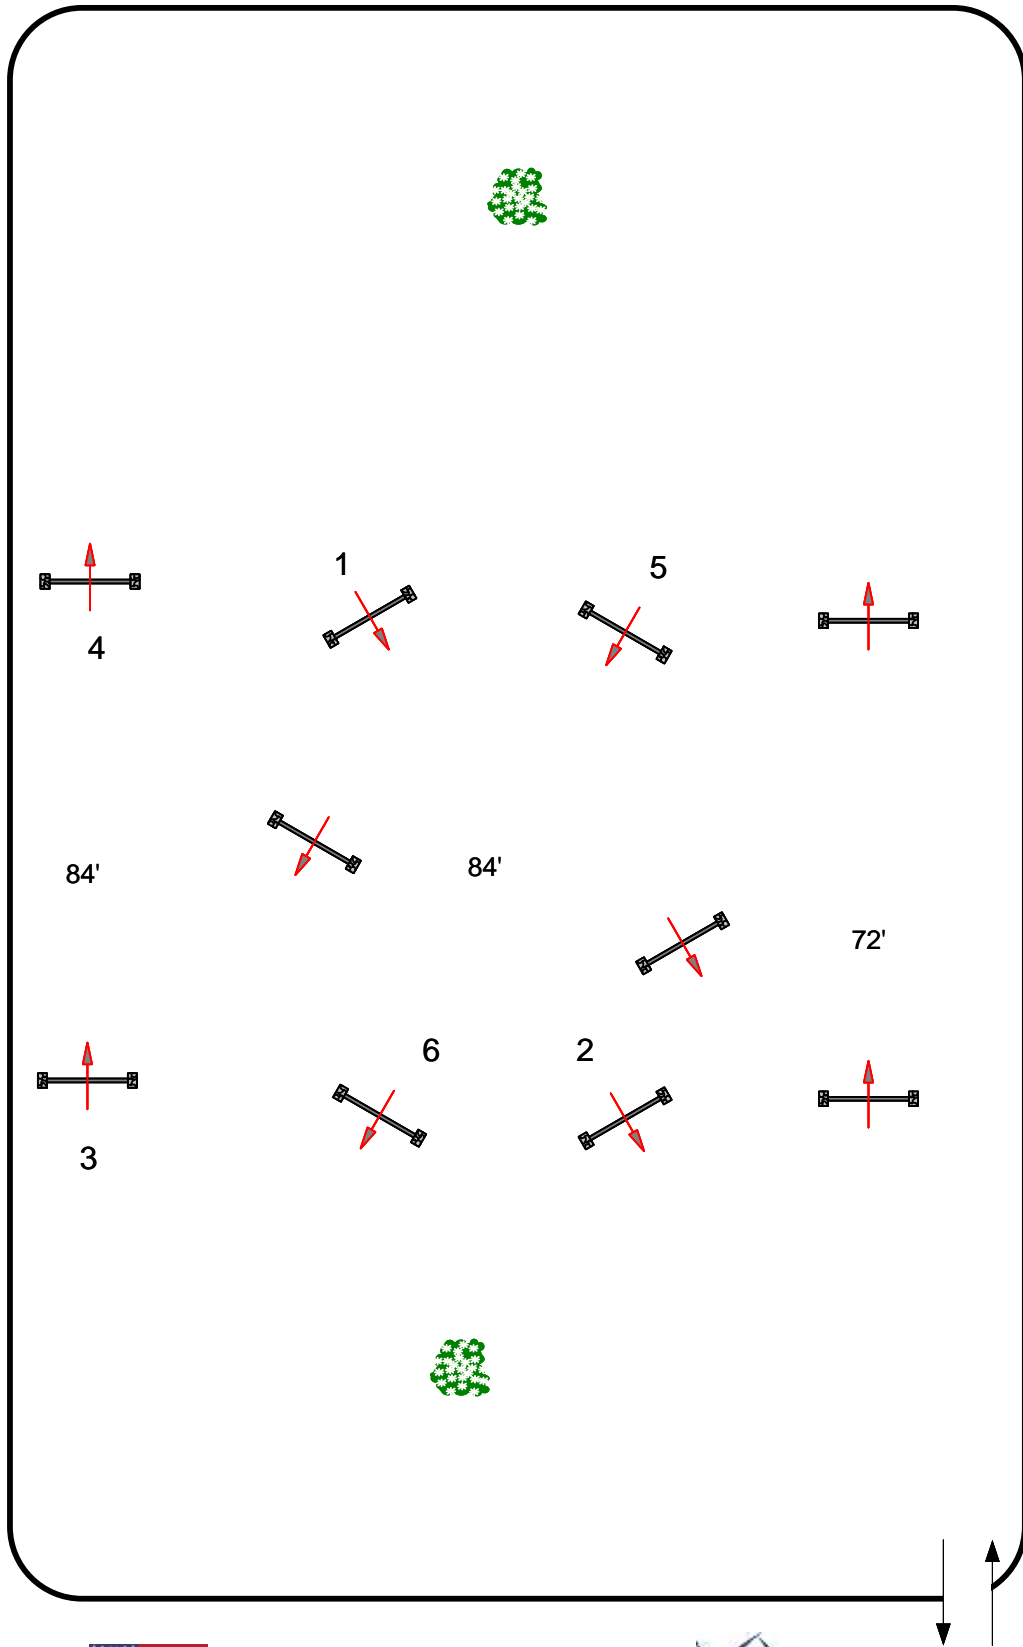

Harmon Classics Labor Day Spectacular

Ring 1

Saturday, August 29, 2020

CrossRail
Second Round
Hunter & Eq

Judges

Course Designer: Lewis Pack (USA)

DRAWING SCALE: 1" : 35'