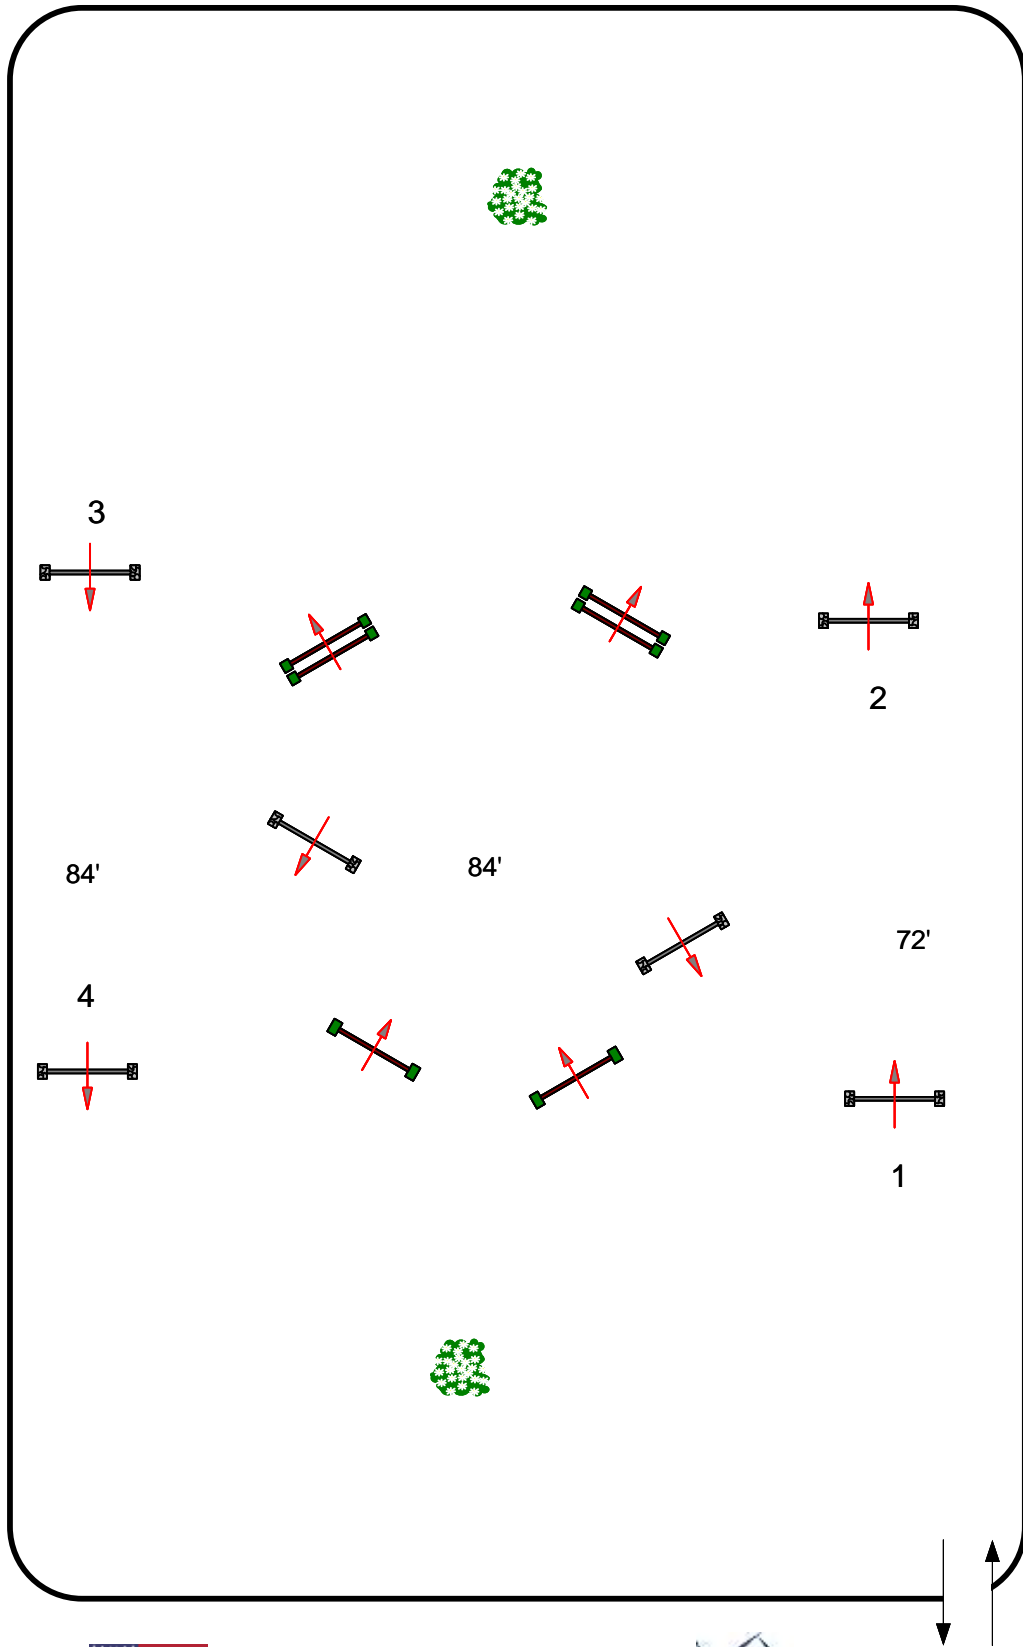

# Harmon Classics Labor Day Spectacular

Ring 1

Saturday, August 29, 2020

Walk Trot Poles  
First Round

Judges

Course Designer: Lewis Pack (USA)

DRAWING SCALE: 1":35'

# Harmon Classics Labor Day Spectacular

Ring 1

Saturday, August 29, 2020

Walk Trot Poles  
Second Round

Course Designer: Lewis Pack (USA)

DRAWING SCALE: 1":35'

# Harmon Classics Labor Day Spectacular

Ring 1

Saturday, August 29, 2020

CrossRail  
First Round  
Hunter & Eq

Judges

Course Designer: Lewis Pack (USA)

DRAWING SCALE: 1":35'

# Harmon Classics Labor Day Spectacular

Ring 1

Saturday, August 29, 2020

Second Round

Judges

Course Designer: Lewis Pack (USA)

DRAWING SCALE: 1" : 35'