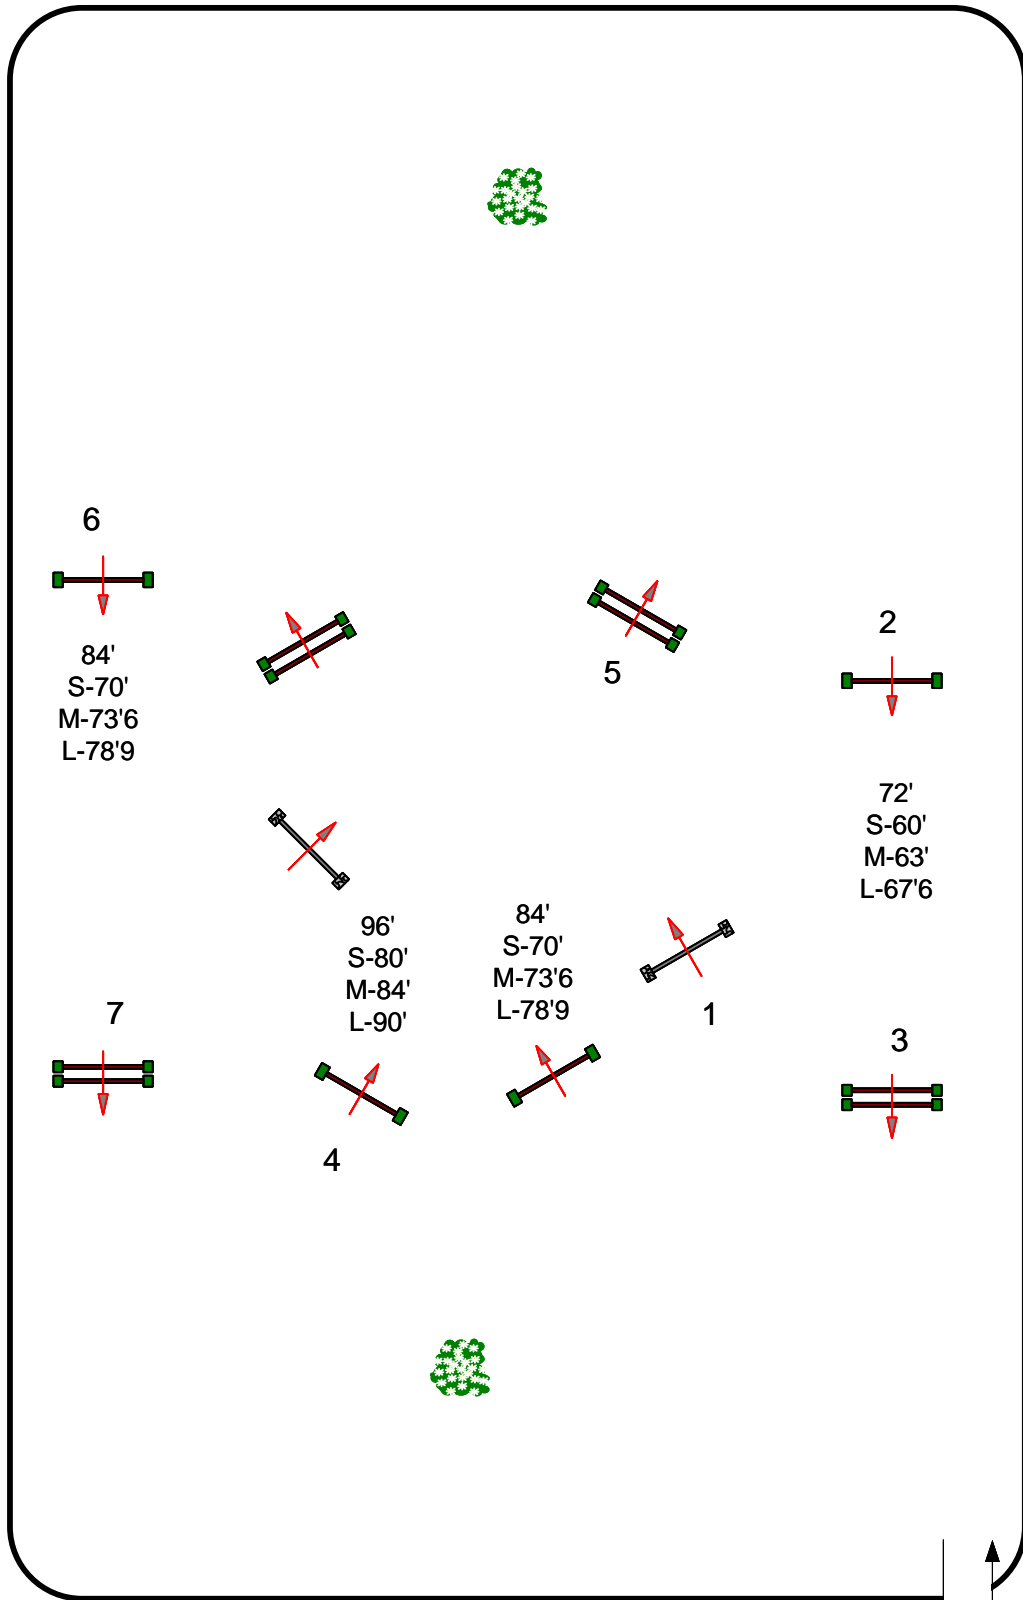

# Harmon Classics Labor Day Spectacular

Ring 1

Saturday, August 29, 2020

First Round

Judges

Course Designer: Lewis Pack (USA)

DRAWING SCALE: 1" : 35'