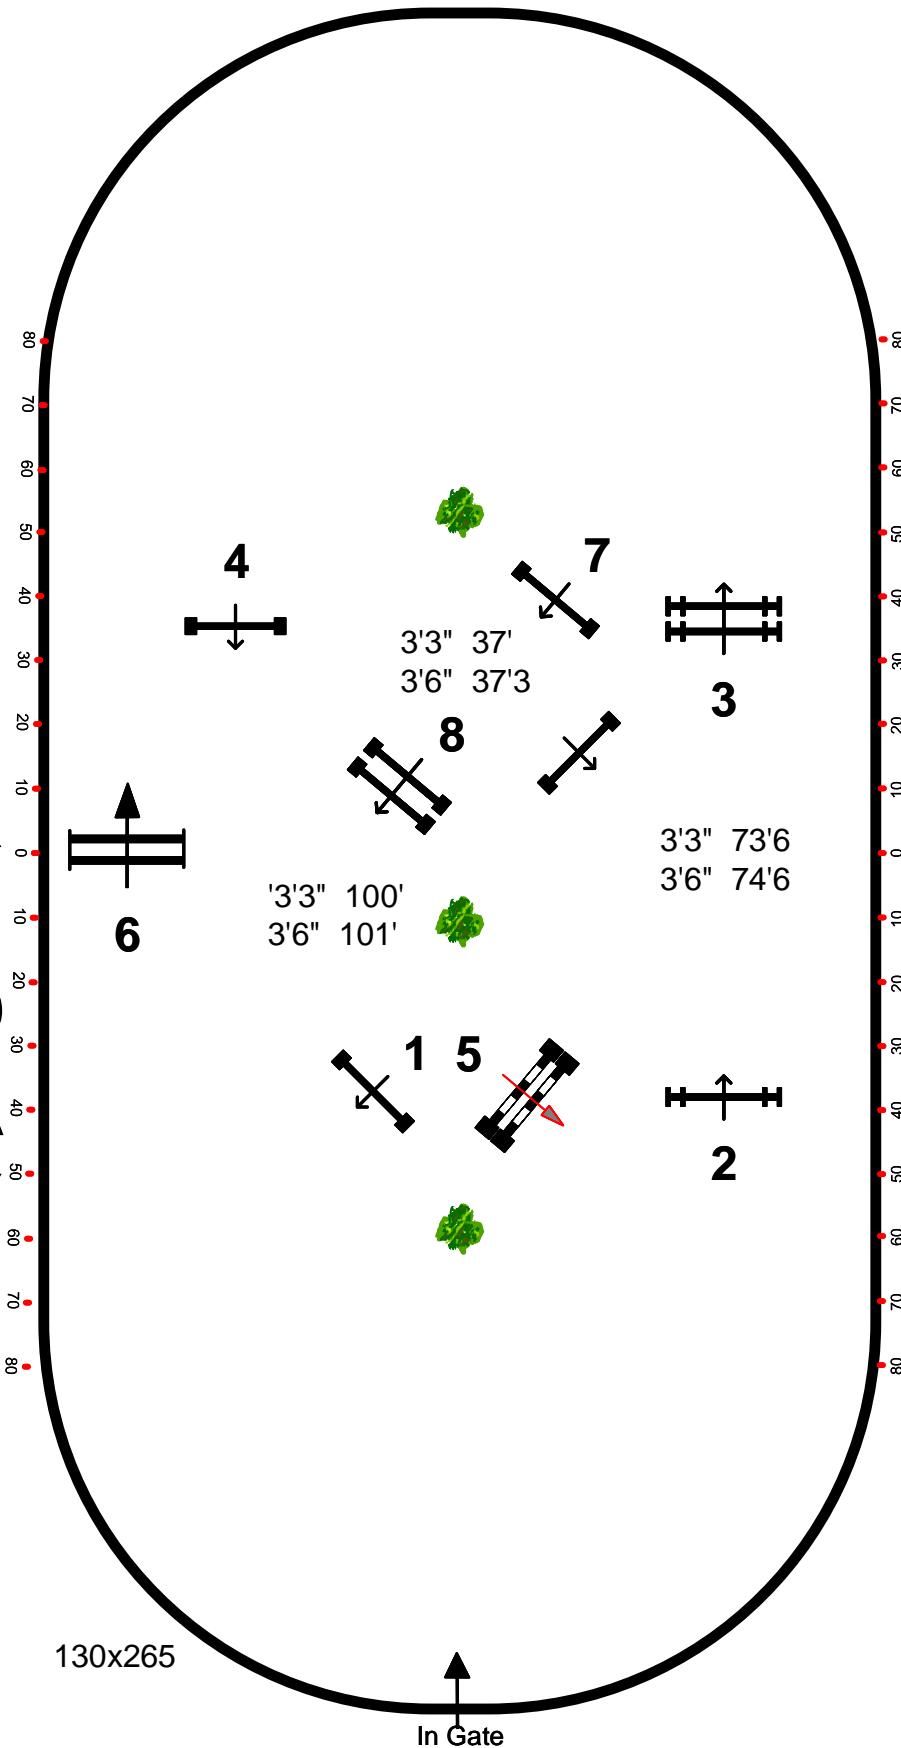

**T
H
U
R
S
D
A
Y**

MAIN RING

**FIRST
HUNTER
ROUND**

FENCES 1-8

**Course Designer:
Kenny Krome,
Maryland**