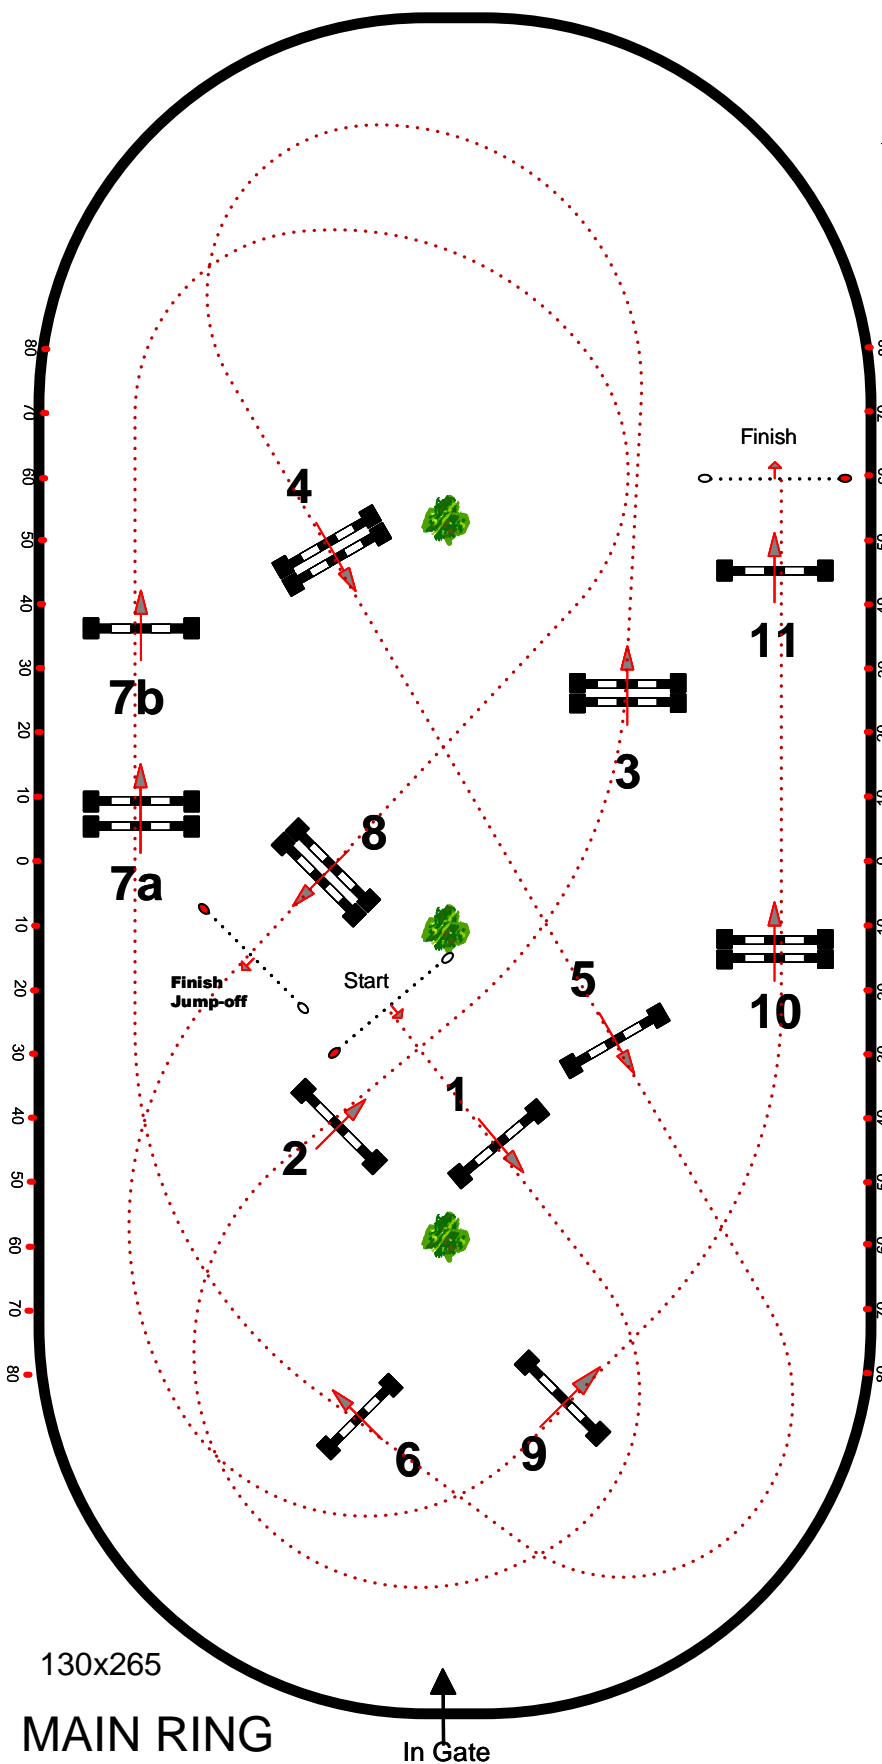

BLOWING ROCK

CHARITY HORSE SHOW

Class: 113.116.123.

Ch/Ad/Jr/Am Jumper

(Immediate Jump Off)

**T
H
U
R
S
D
A
Y**

.....

Table: 11.2(b)

Height: Varios.

Speed: 350 m/min

FIRST ROUND

Fences: 1 through 11

Length: 440 m

Time Allowed: 75 sec

JUMP OFF

Fences:

1, 2, 3, 4, 7a, 7b, 8

Length: 260 m

Time Allowed: 45 sec

Course Designer:
Kenny Krome,
Maryland

130x265

MAIN RING

In Gate

BLOWING ROCK CHARITY HORSE SHOW

**T
H
U
R
S
D
A
Y**

MAIN RING

**FIRST
HUNTER
ROUND**

FENCES 1-8

**Course Designer:
Kenny Krome,
Maryland**

130x265

In Gate

BLOWING ROCK CHARITY HORSE SHOW