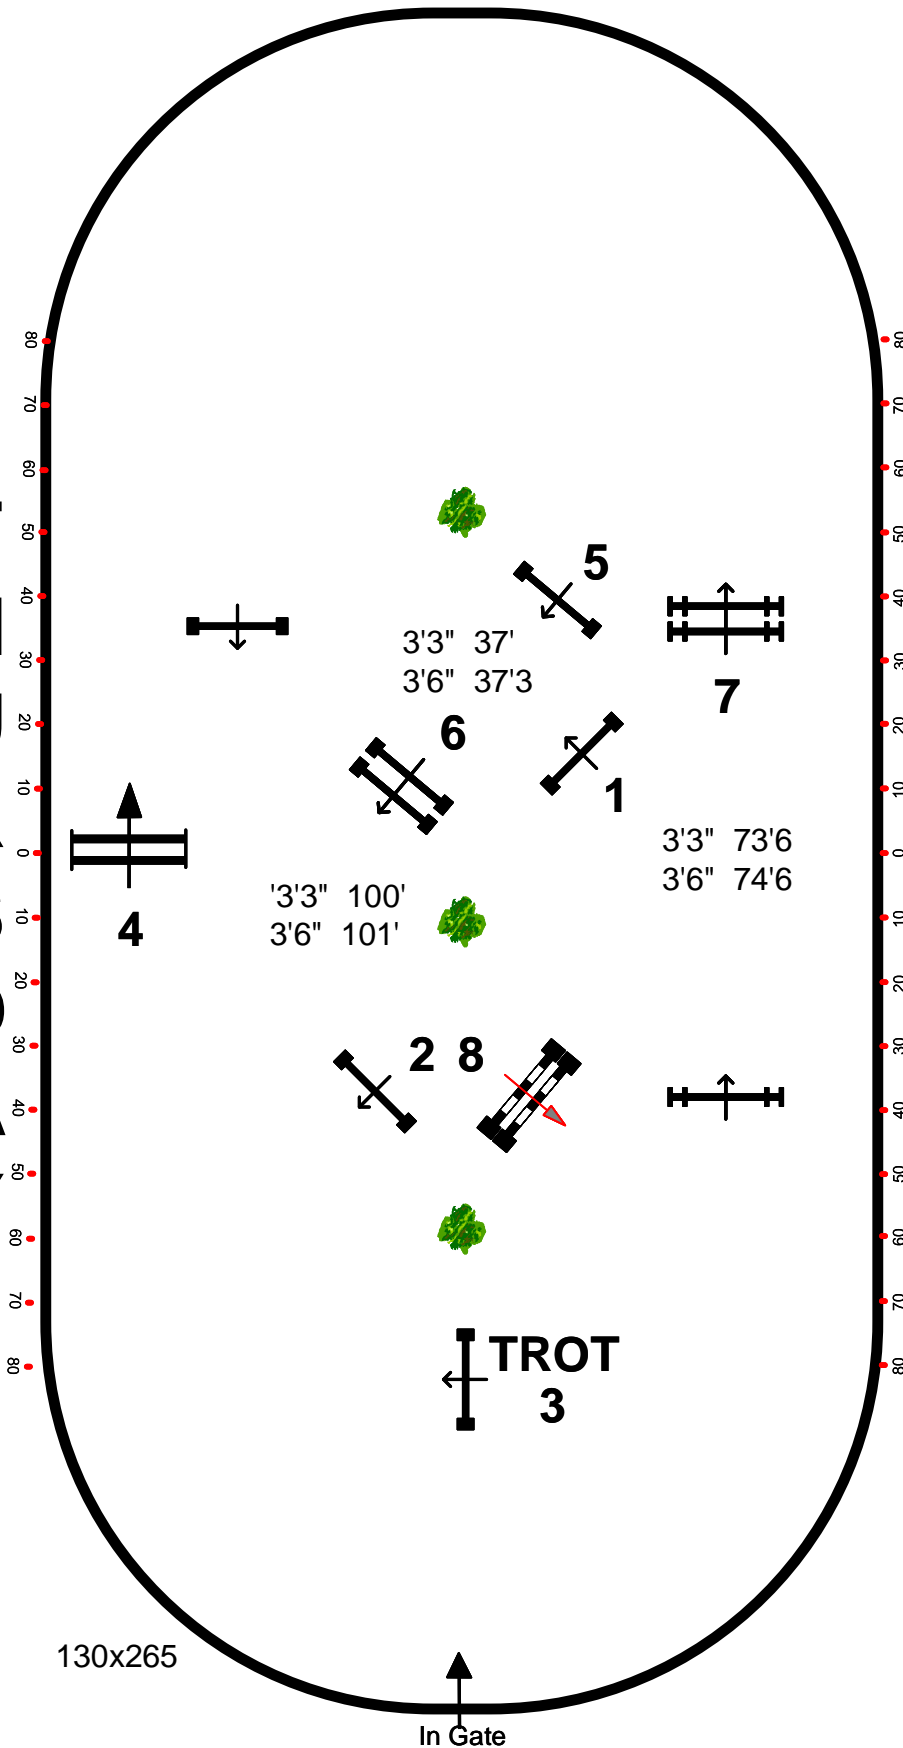

MAIN RING

HANDY SECOND HUNTER ROUND

FENCES 1-8

Course Designer:
Kenny Krome,
Maryland