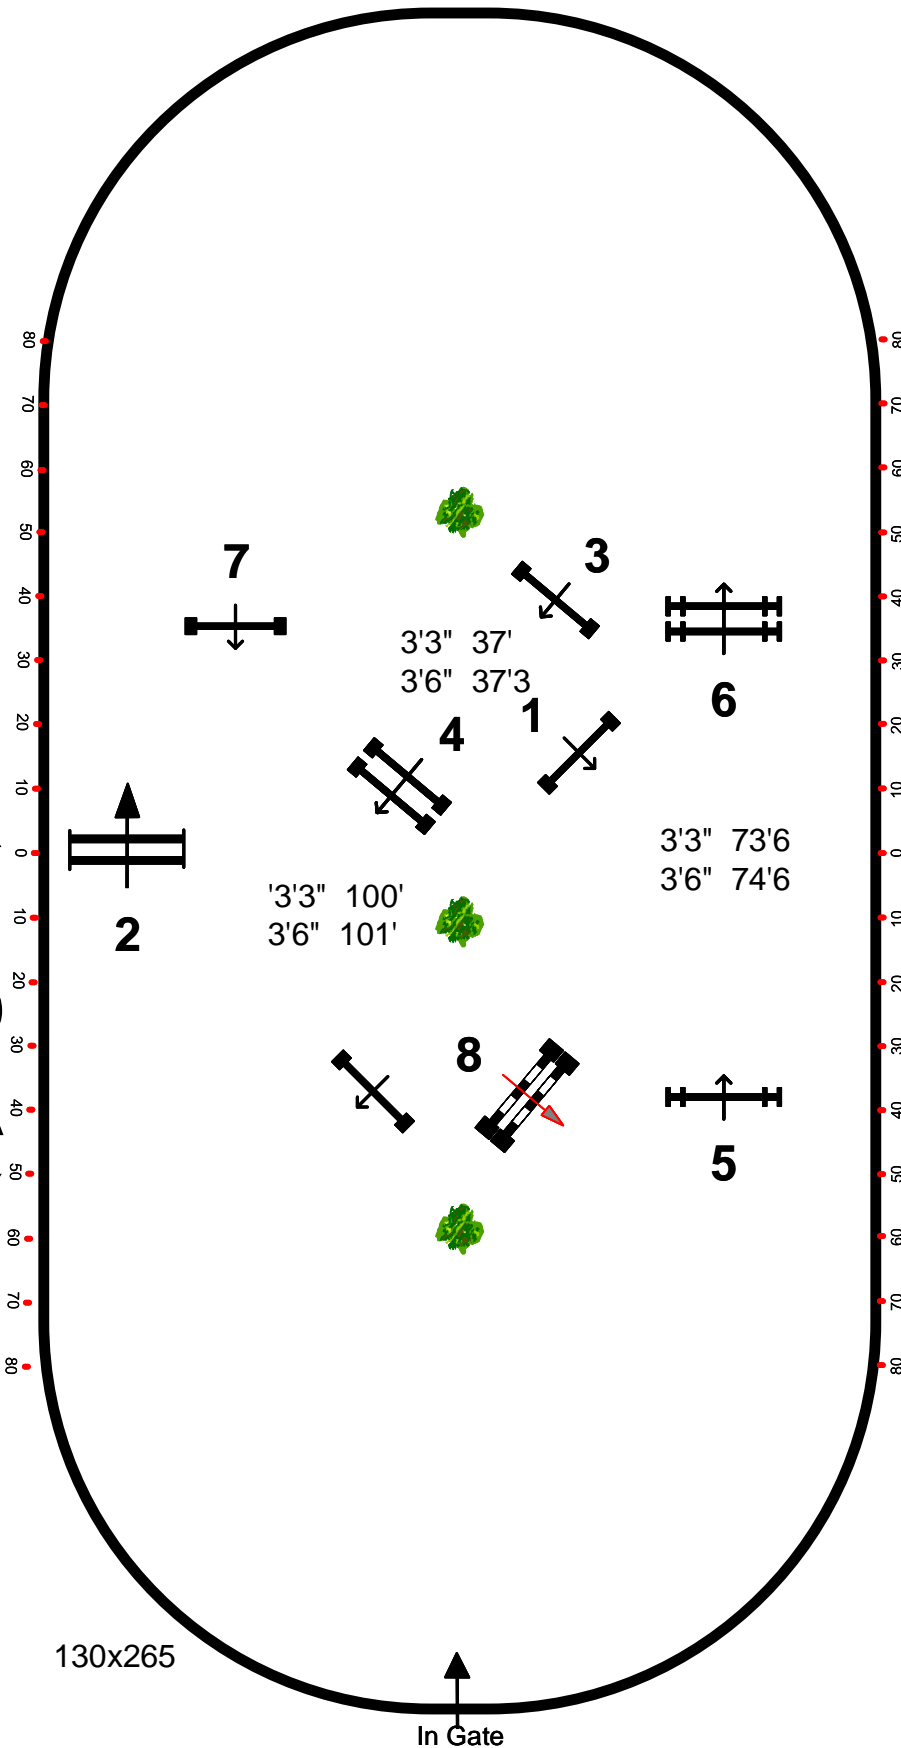

MAIN RING

JUNIOR HUNTER SECOND ROUND

FENCES 1-8