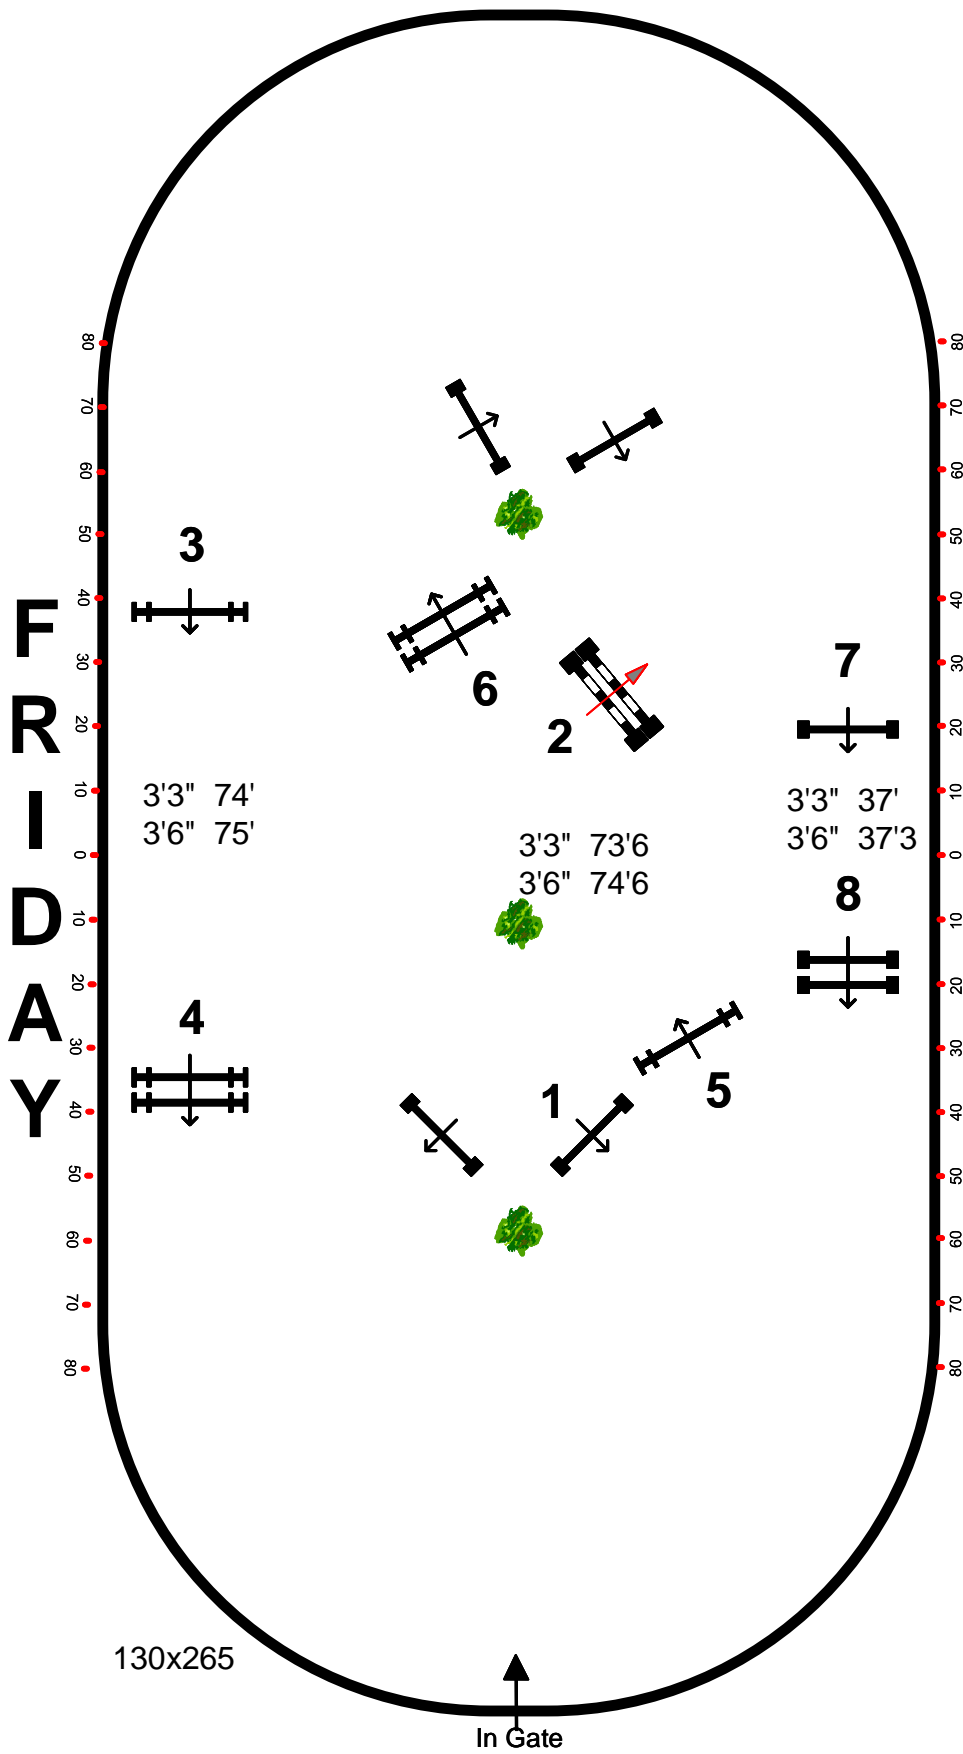

BLOWING ROCK CHARITY HORSE SHOW

MAIN RING

FIRST HUNTER ROUND

FENCES 1-8

Course Designer:
Kenny Krome,
Maryland

BLOWING ROCK CHARITY HORSE SHOW

MAIN RING

A/O SECOND HUNTER ROUND

FENCES 1-8

Course Designer:
Kenny Krome,
Maryland

BLOWING ROCK CHARITY HORSE SHOW

MAIN RING

**JUNIOR
HANDY
HUNTER
ROUND**

FENCES 1-8

**Course Designer:
Kenny Krome,
Maryland**

BLOWING ROCK CHARITY HORSE SHOW