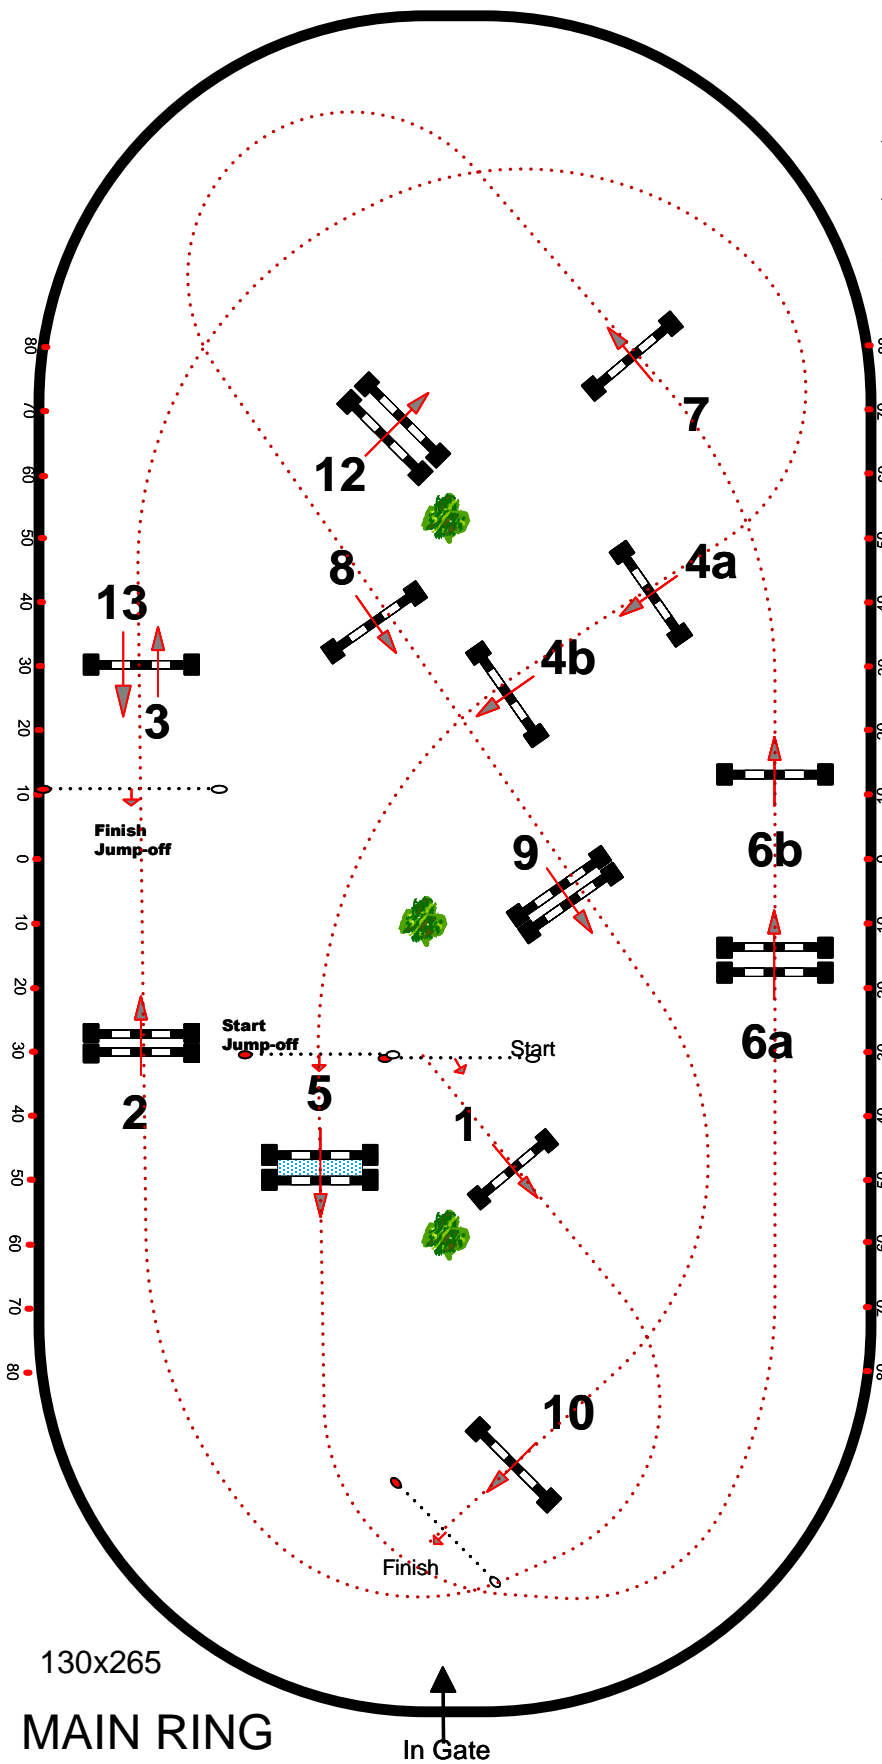

BLOWING ROCK CHARITY HORSE SHOW

MAIN RING

FIRST HUNTER ROUND

FENCES 1-8

Course Designer:
Kenny Krome,
Maryland

BLOWING ROCK CHARITY HORSE SHOW

MAIN RING

A/O SECOND HUNTER ROUND

JUMP OFF

Fences:

Length: 0 m

Time Allowed: 0 sec

Course Designer:
Kenny Krome,
Maryland

**F
R
I
D
A
Y**

130x265

MAIN RING

Speed: 350 m/min

FIRST ROUND

Fences: 1 through 10

Length: 400 m

Time Allowed: 72 sec

JUMP OFF

Fences:

5, 6a, 6b, 7, 8, 12, 13

Length: 260 m

Time Allowed: 45 sec

Course Designer:
Kenny Krome,
Maryland

F
R
I
D
A
Y

130x265

MAIN RING

In Gate

BLOWING ROCK