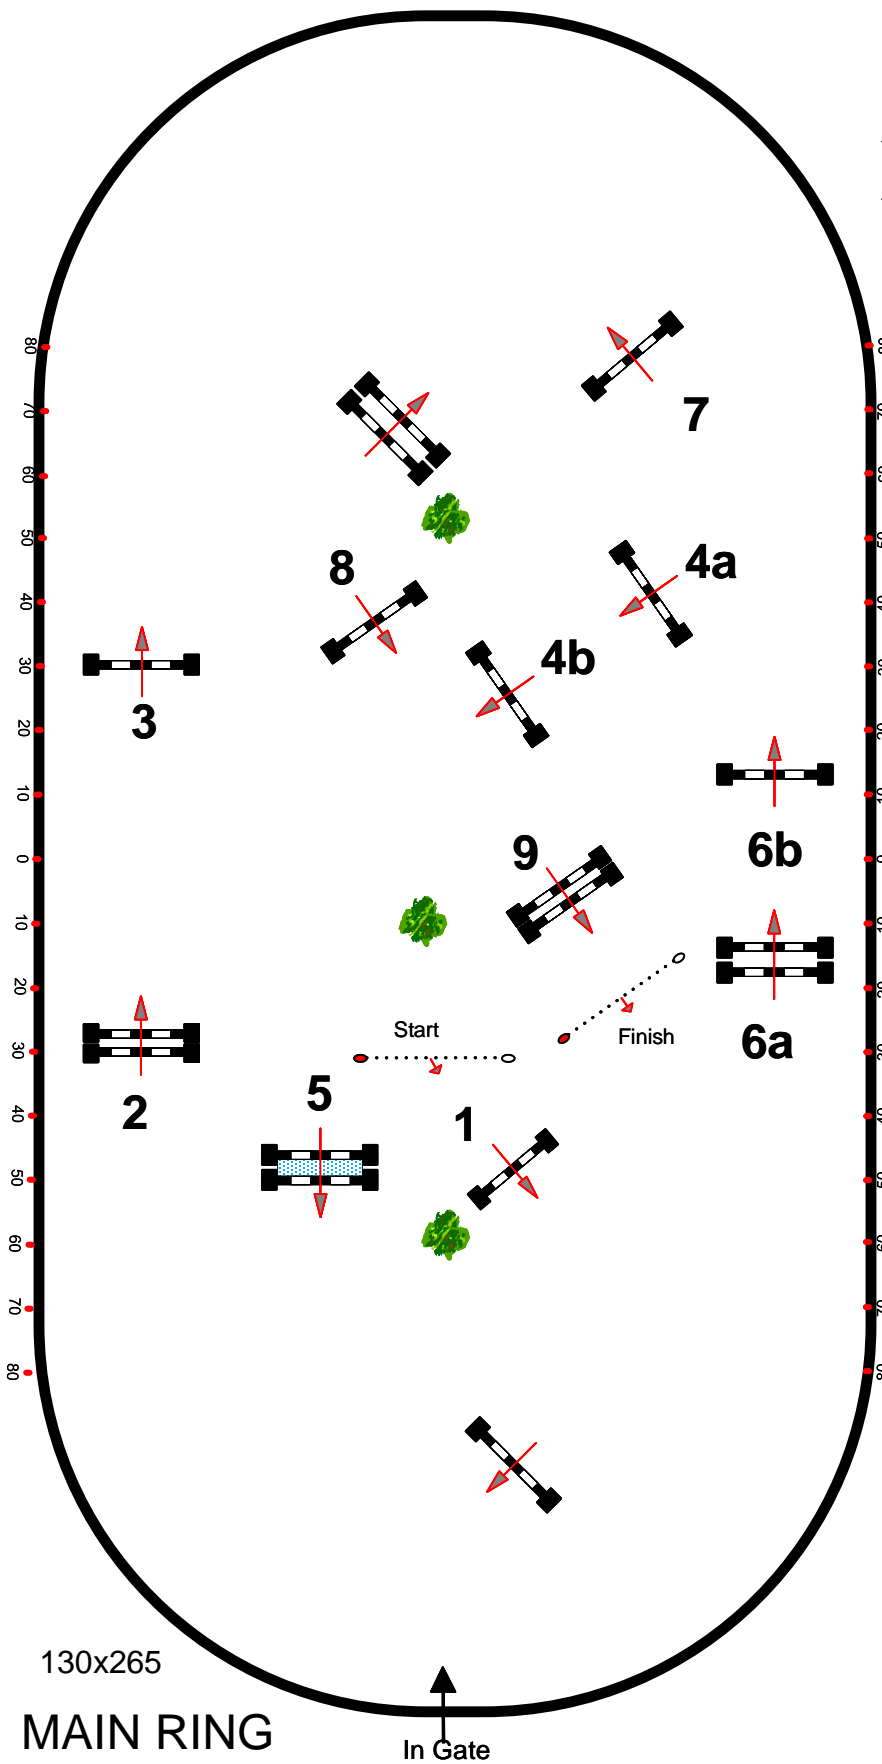

BLOWING ROCK CHARITY HORSE SHOW

MAIN RING

FIRST HUNTER ROUND

FENCES 1-8

Course Designer:
Kenny Krome,
Maryland

BLOWING ROCK CHARITY HORSE SHOW

MAIN RING

A/O SECOND HUNTER ROUND

(No Jump-Off)

Table: 11

Height: 1.0 m.

Speed: 350 m/min

FIRST ROUND

Fences: 1 through 9

Length: 400 m

Time Allowed: 72 sec

JUMP OFF

Fences:

Length: 0 m

Time Allowed: 0 sec

Course Designer:
Kenny Krome,
Maryland

**F
R
I
D
A
Y**

130x265

MAIN RING