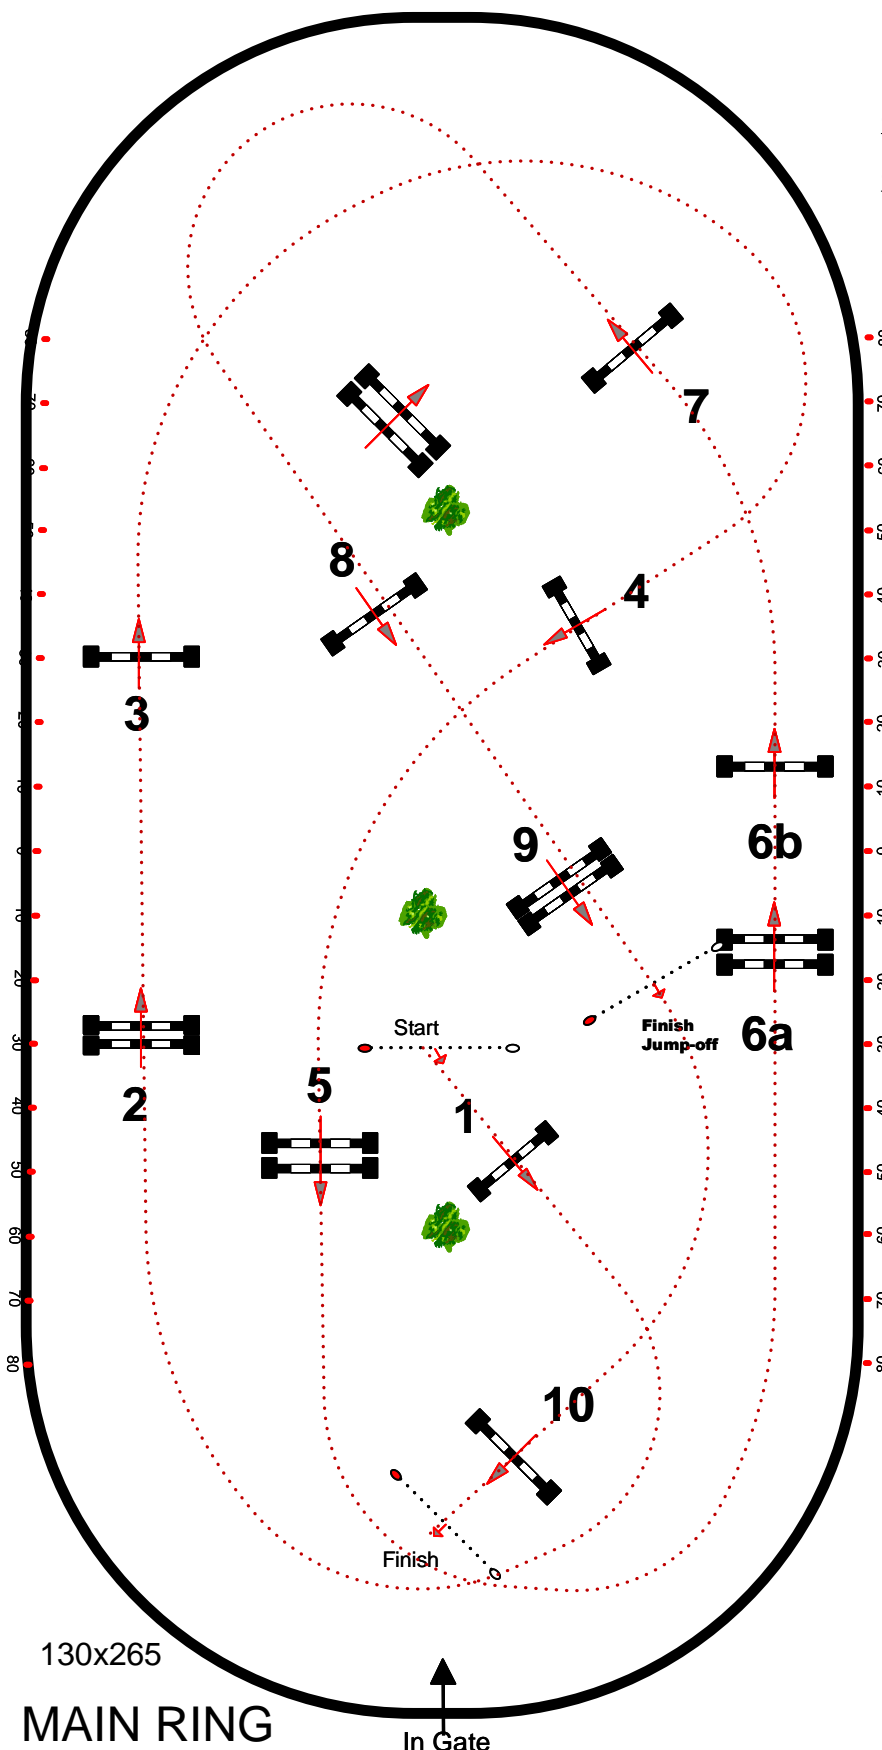

Length: 260 m

Time Allowed: 45 sec

Course Designer:
Kenny Krome,
Maryland

F
R
I
D
A
Y

130x265

MAIN RING

In Gate

BLOWING ROCK

CHARITY HORSE SHOW

Class: **124.126.**

**Jr/Ao - Lo Ch/Ad
Jumper**

(Immediate Jump Off)

Table: 11.2(b)

Height: 1.2/1.0 m.

Speed: 350 m/min

FIRST ROUND

Fences: 1 through 10

Length: 400 m

Time Allowed: 72 sec

JUMP OFF

Fences:

1, 2, 3, 4, 5, 6ab, 9

Length: 260 m

Time Allowed: 45 sec

Course Designer:
Kenny Krome,
Maryland

**F
R
I
D
A
Y**

130x265

MAIN RING

In Gate