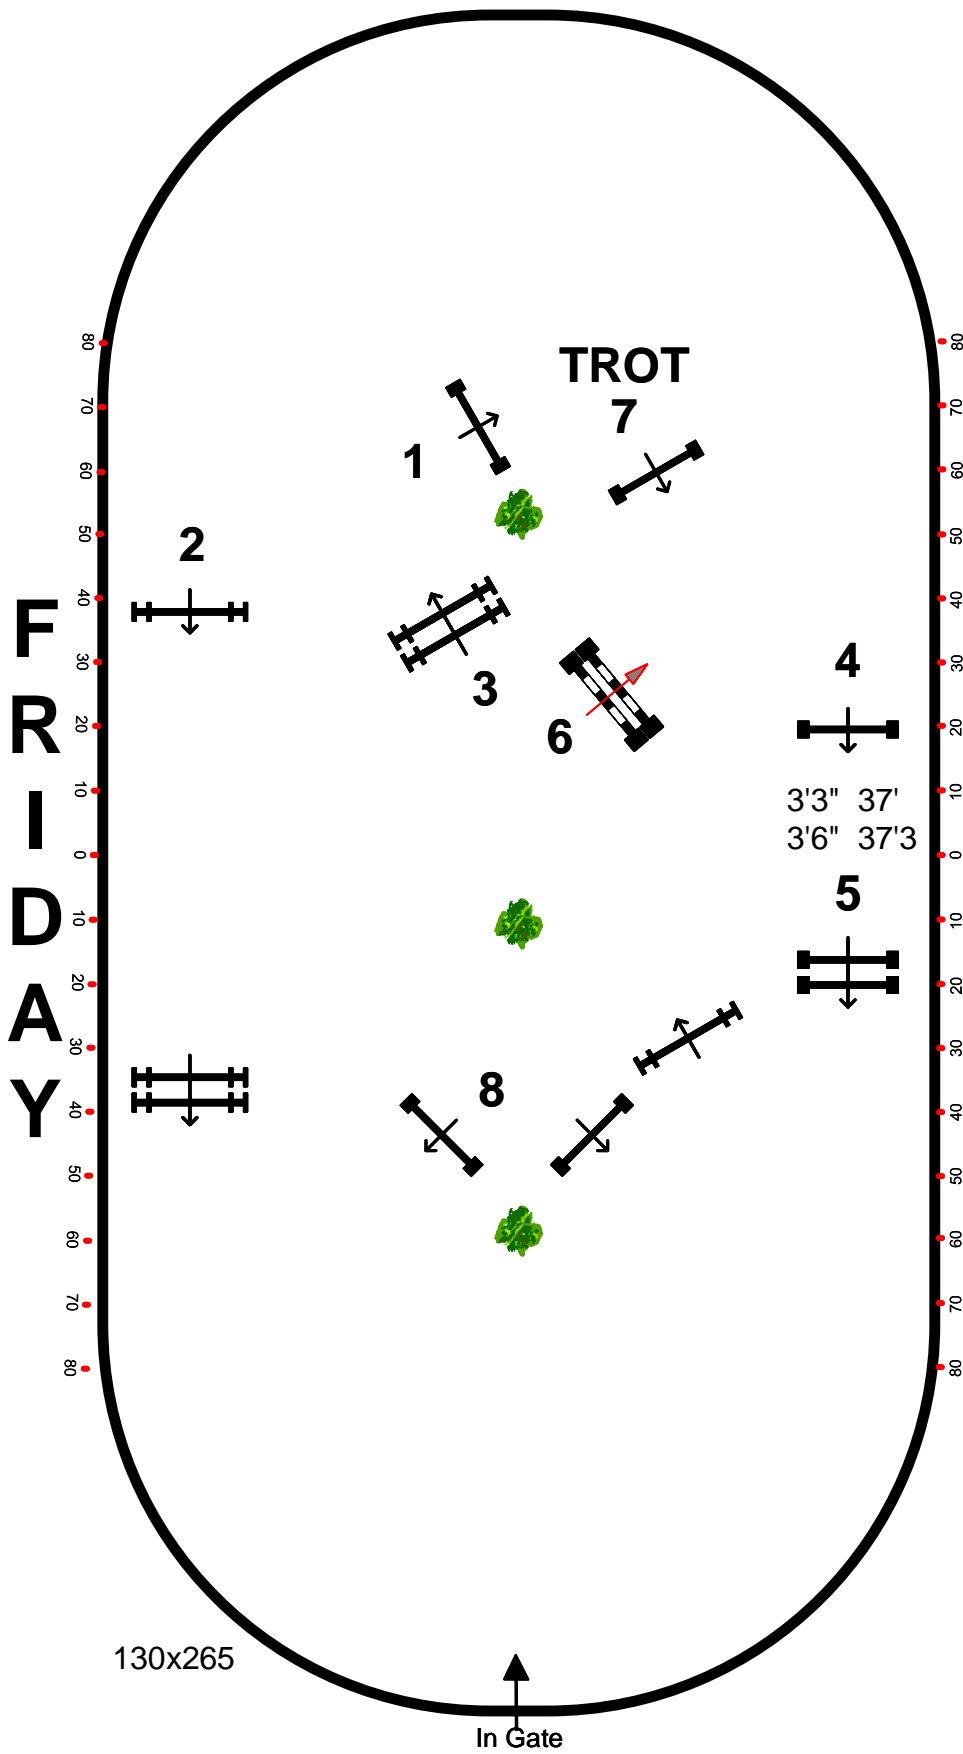

BLOWING ROCK CHARITY HORSE SHOW

MAIN RING

FIRST HUNTER ROUND

FENCES 1-8

Course Designer:
Kenny Krome,
Maryland

BLOWING ROCK CHARITY HORSE SHOW

MAIN RING

A/O SECOND HUNTER ROUND

FENCES 1-8

Course Designer:
Kenny Krome,
Maryland

BLOWING ROCK CHARITY HORSE SHOW

MAIN RING

**JUNIOR
HANDY
HUNTER
ROUND**

FENCES 1-8

**Course Designer:
Kenny Krome,
Maryland**

BLOWING ROCK CHARITY HORSE SHOW