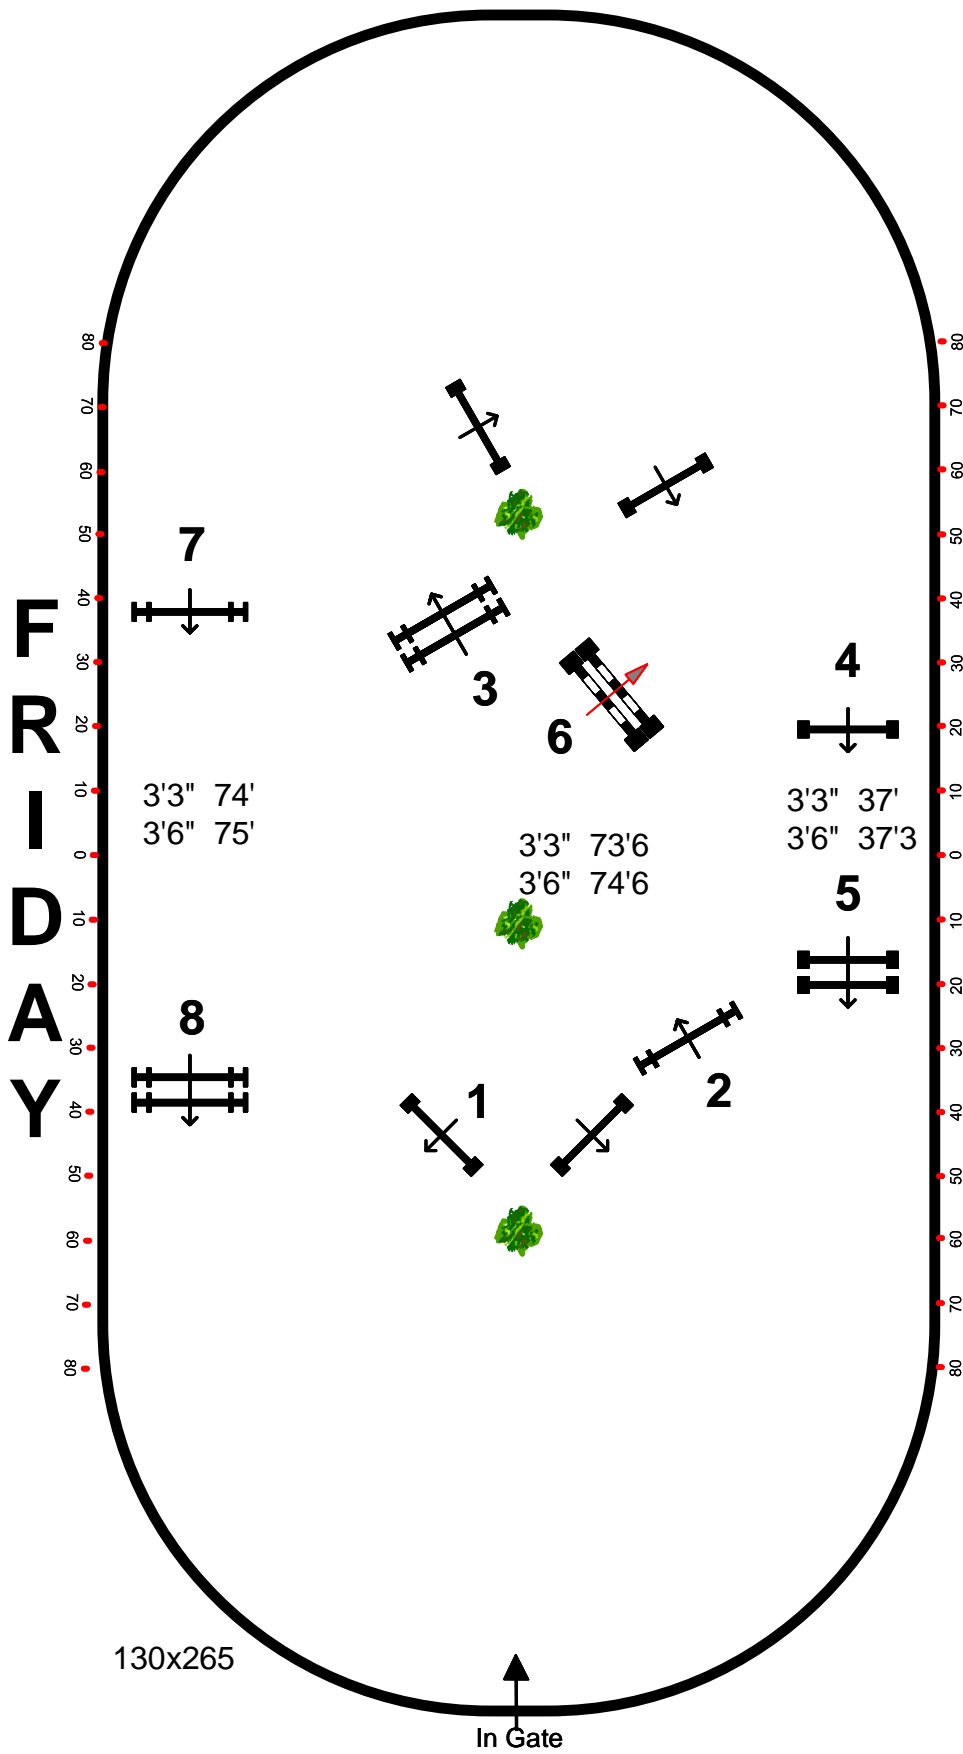

BLOWING ROCK CHARITY HORSE SHOW

MAIN RING

FIRST HUNTER ROUND

FENCES 1-8

Course Designer:
Kenny Krome,
Maryland

BLOWING ROCK CHARITY HORSE SHOW

MAIN RING

A/O SECOND HUNTER ROUND

FENCES 1-8

Course Designer:
Kenny Krome,
Maryland

BLOWING ROCK CHARITY HORSE SHOW

MAIN RING

**JUNIOR
HANDY
HUNTER
ROUND**

FENCES 1-8

**Course Designer:
Kenny Krome,
Maryland**

BLOWING ROCK CHARITY HORSE SHOW