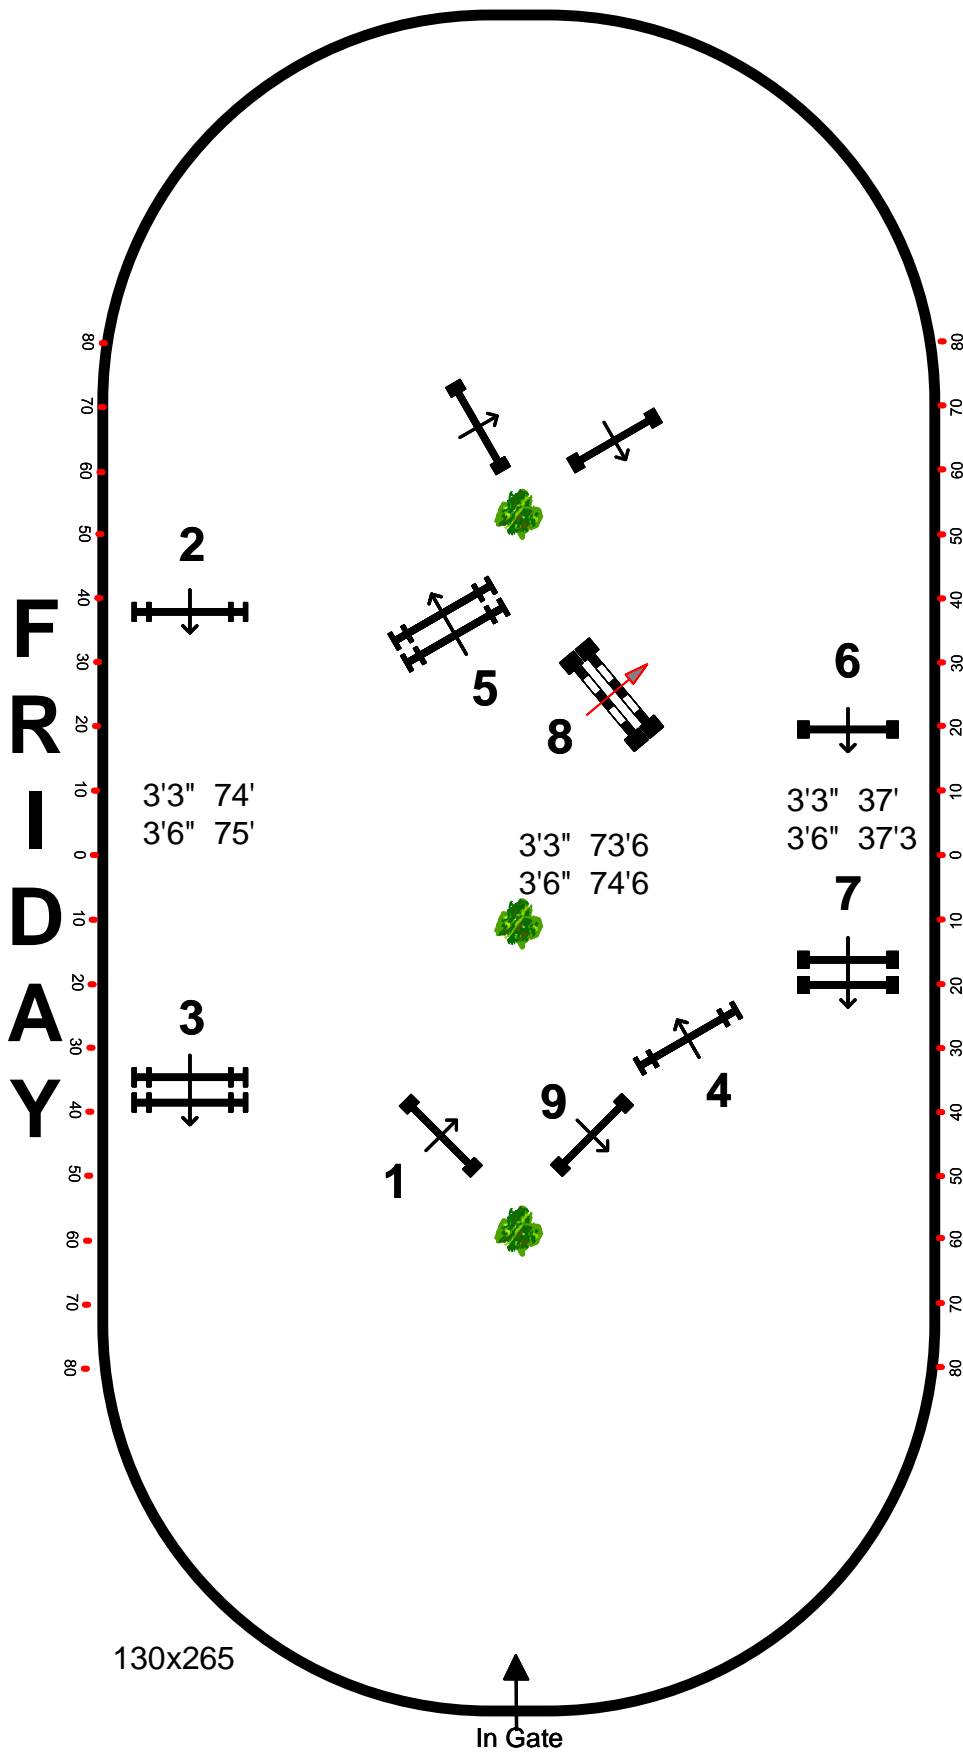

MAIN RING

JR CLASSIC HUNTER SECOND ROUND

FENCES 1-9

Course Designer:
Kenny Krome,
Maryland