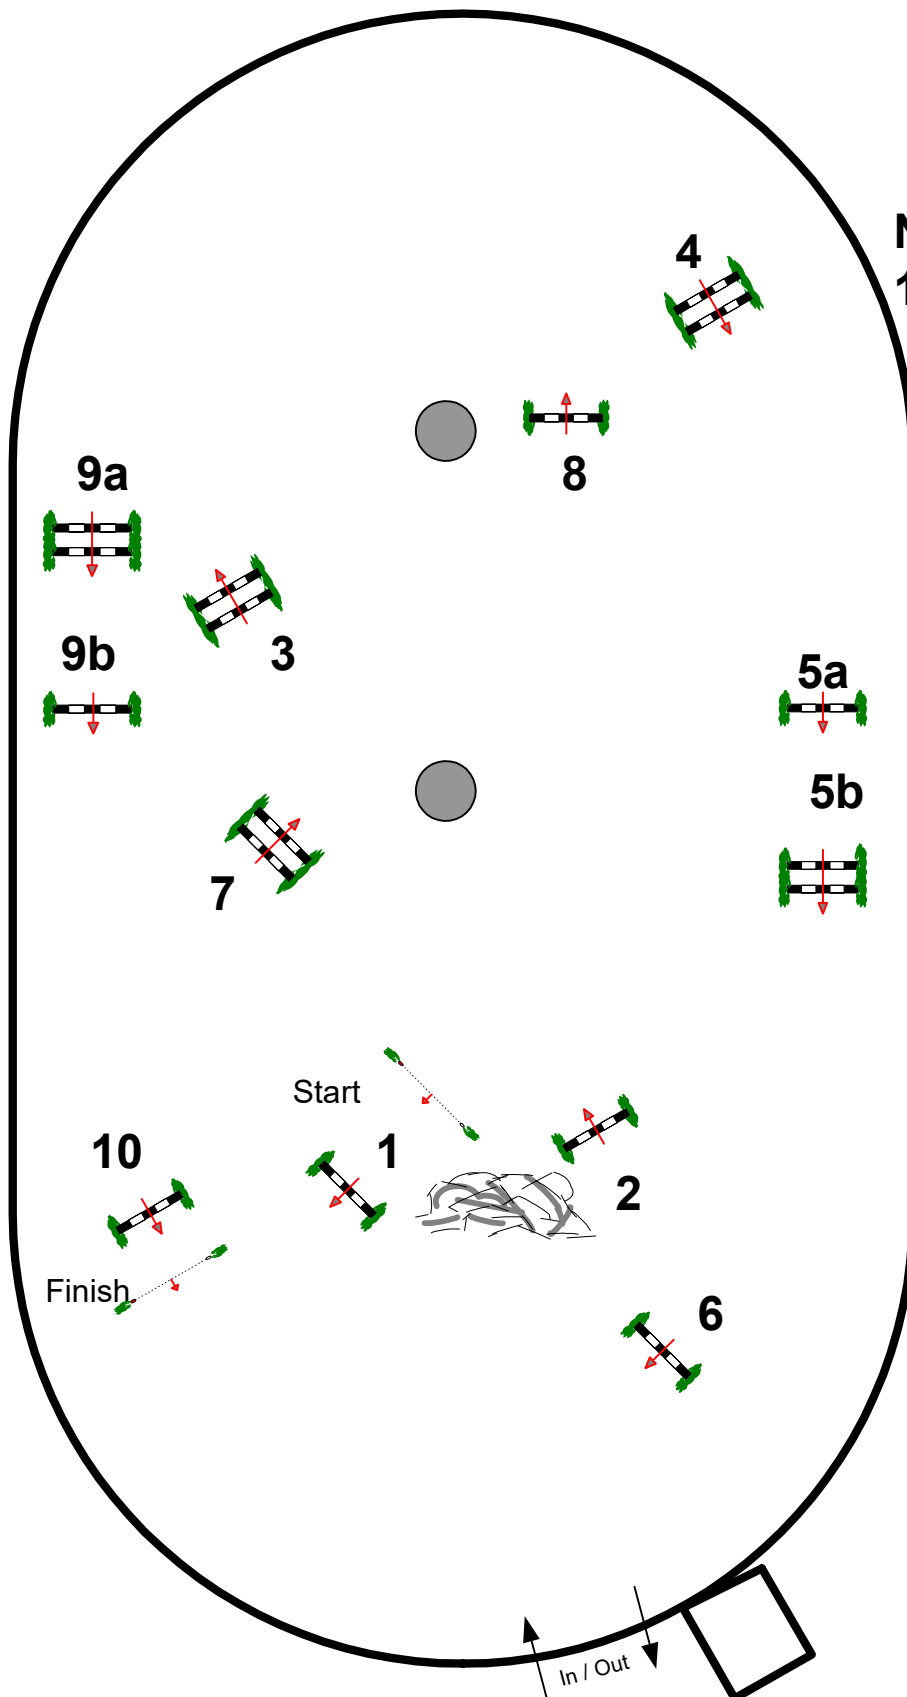

### NAL Low Jr//Ao Classic 1.25m

Table: II 2a

Height: m

Speed: 350 m/min

Length: 380 m

Time allowed: 66 sec

Time limit: 132 sec

Obstacles: 1-10