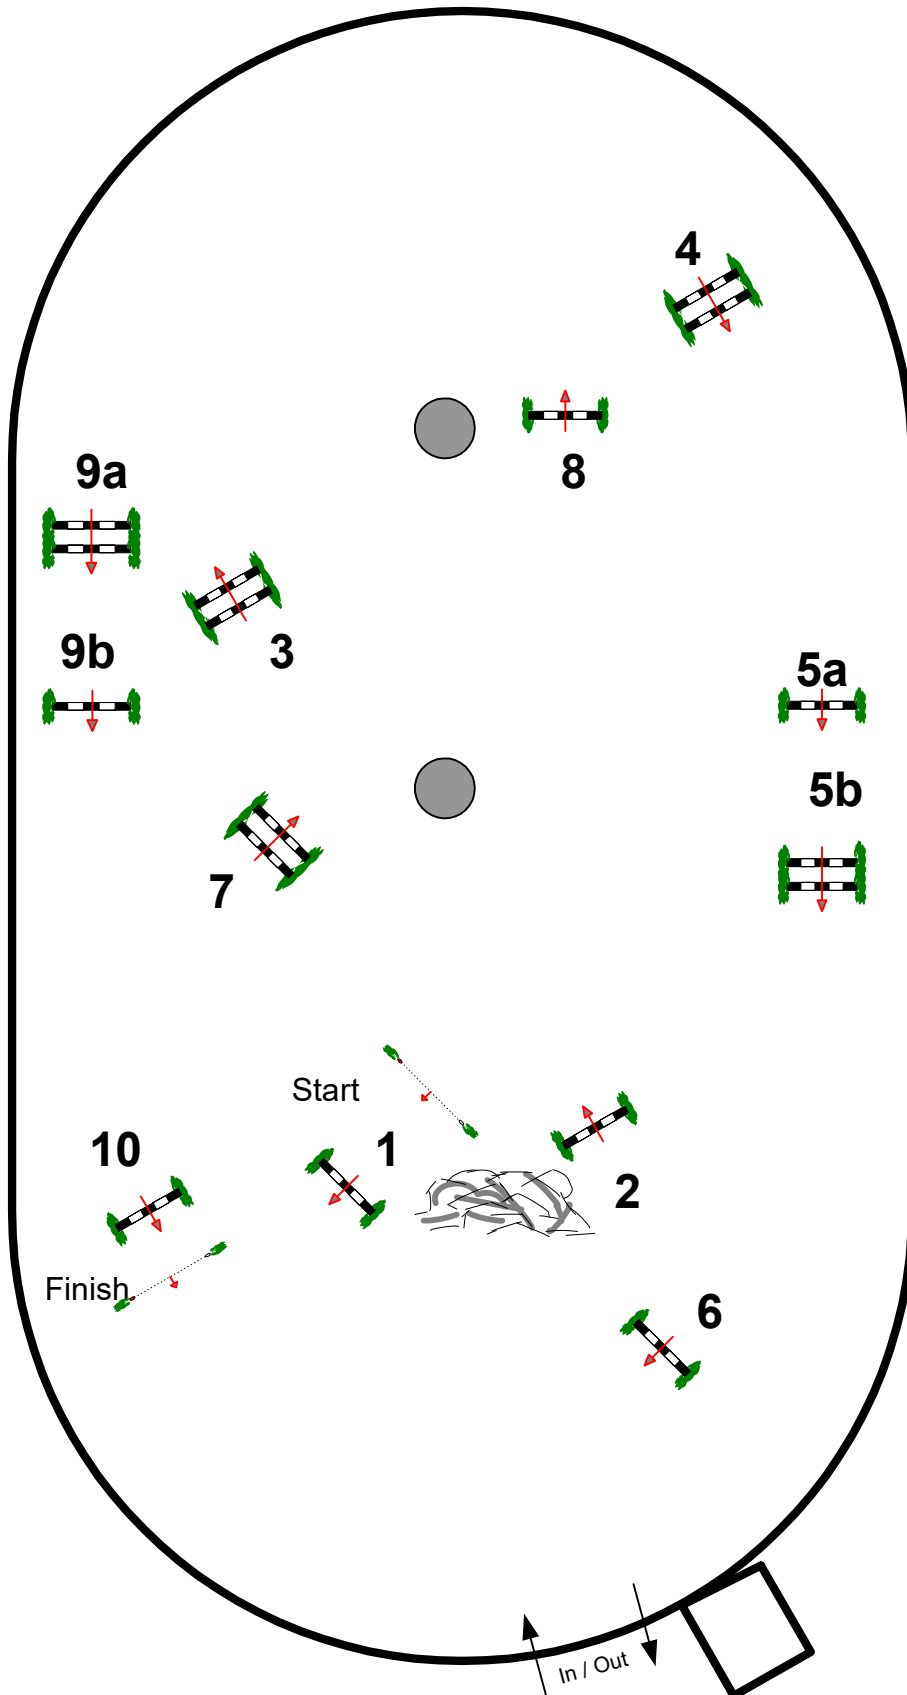

### Main Ring

Saturday

**Child/Adult 1.10m**

Table: II 2b

Height: m

Speed: 350 m/min  
 Length: 380 m  
 Time allowed: 66 sec  
 Time limit: 132 sec

Obstacles: 1-10  
 Efforts: 12  
 1st Jump-off:

**1-6-7-9a-9b-10**