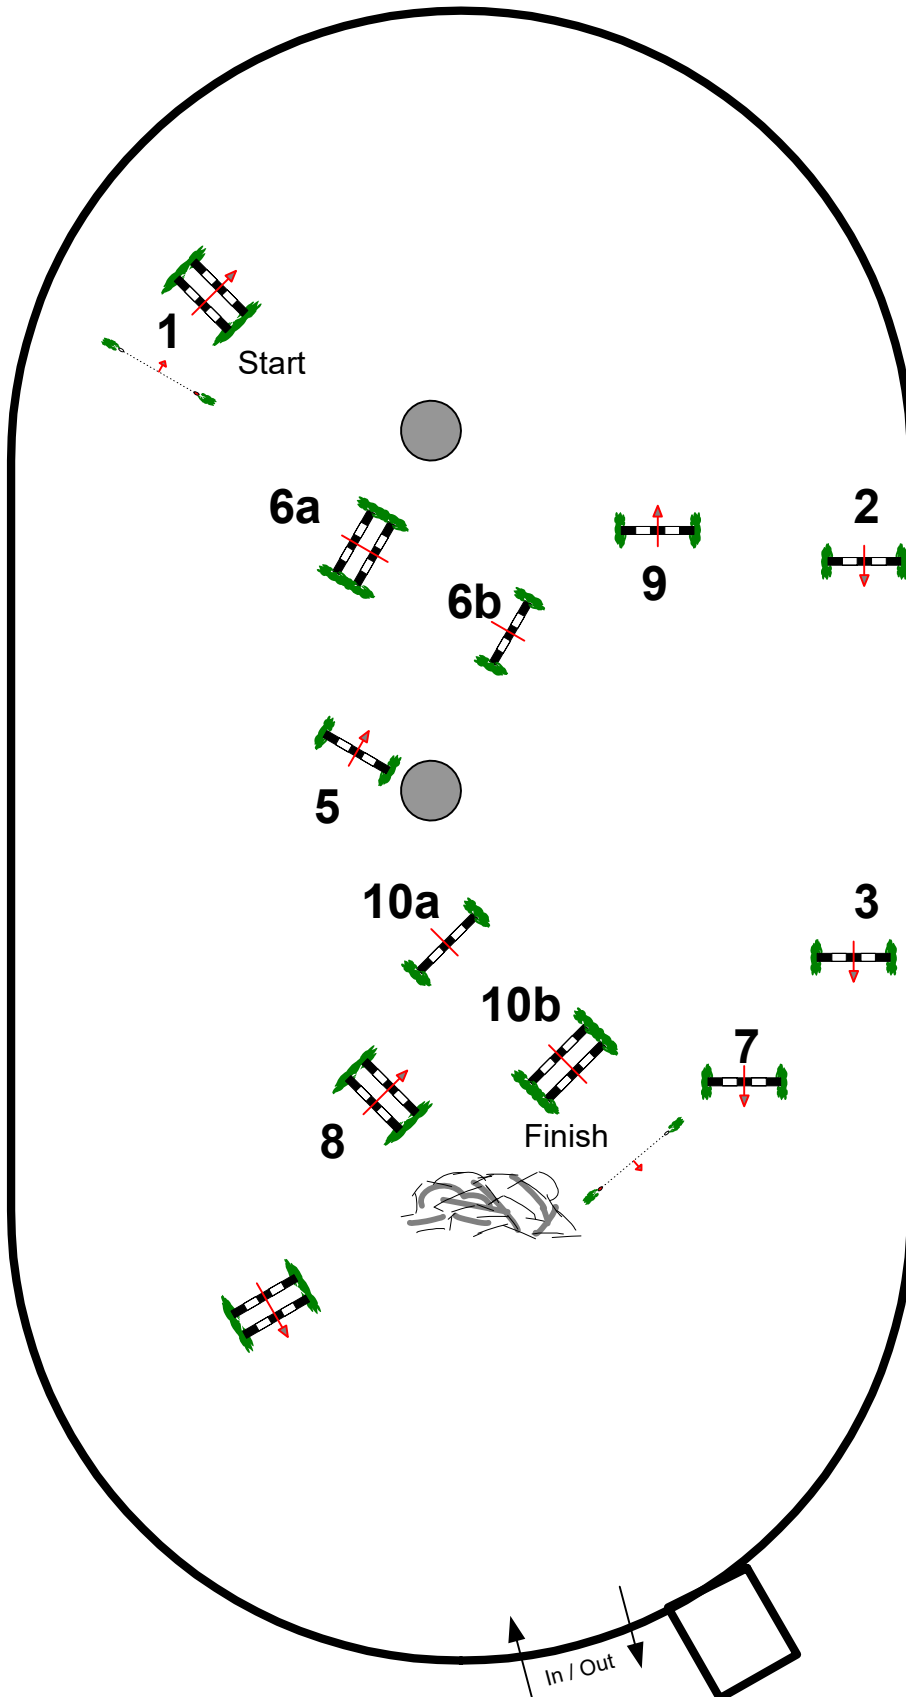

Friday

EMO/USHJA 3'3 Medal

Table: II

Height: m

Speed: 350 m/min

Length: 420 m

Time allowed: 72 sec

Time limit: 144 sec

HORSE SHOW 2020

Main Ring

Friday

**Welcome Stake
1.30m**

Table: II 2b

Height: m

Speed: 350 m/min

Length: 420 m