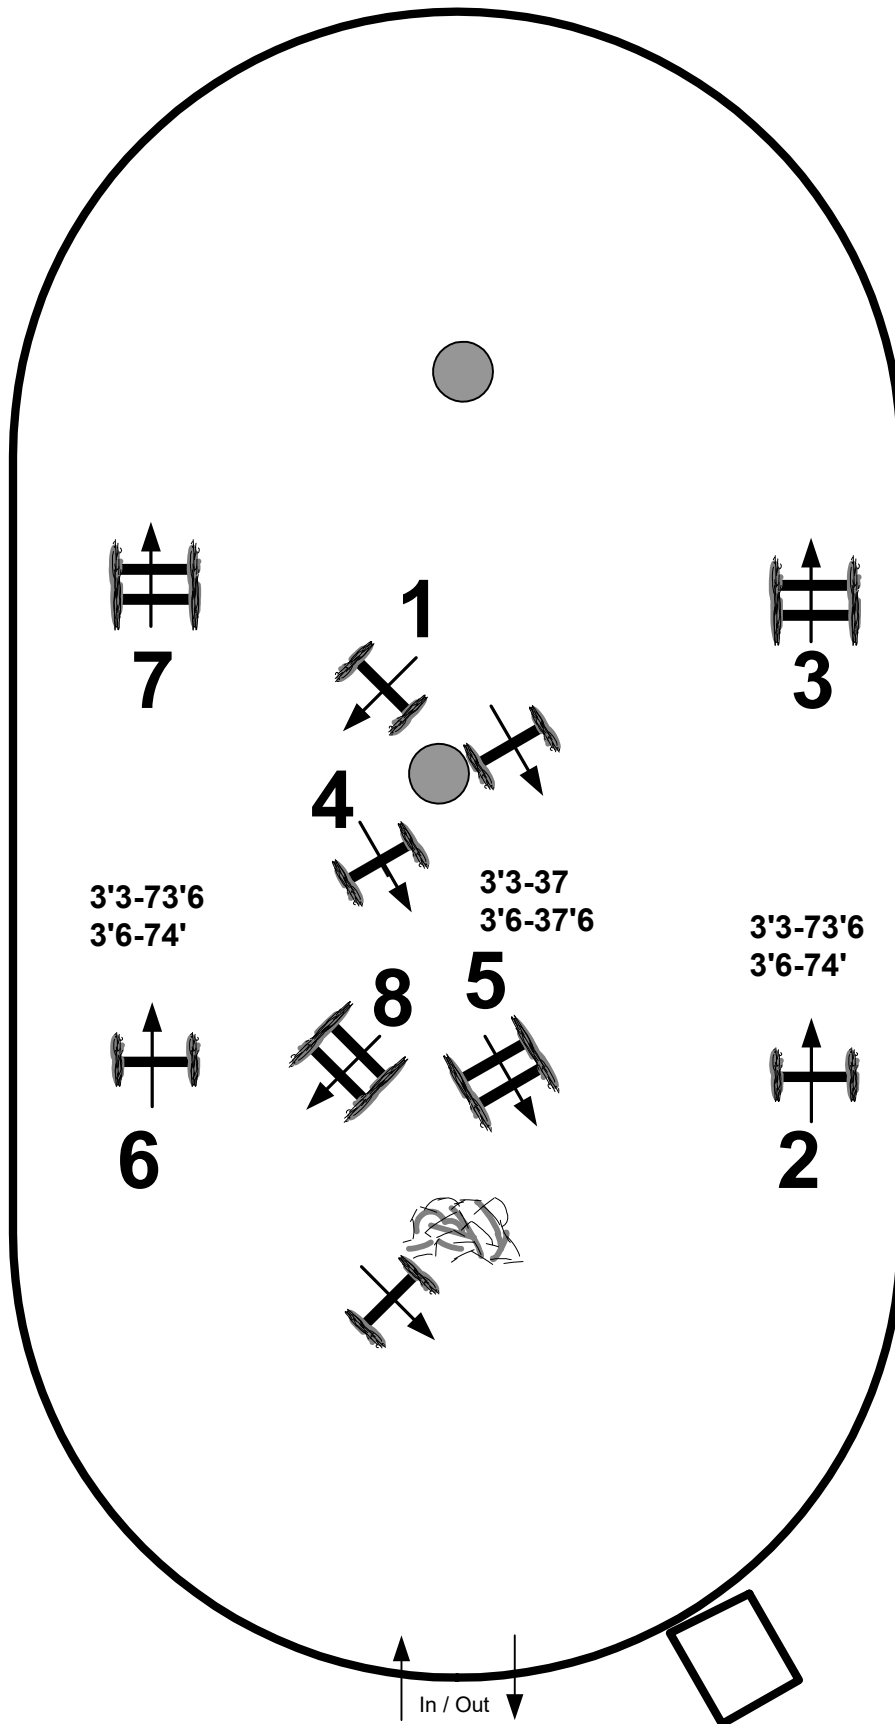

BLOWING ROCK CHARITY HORSE SHOW 2020

Main Ring

Friday

2nd Hunter & WIHS Eq Course