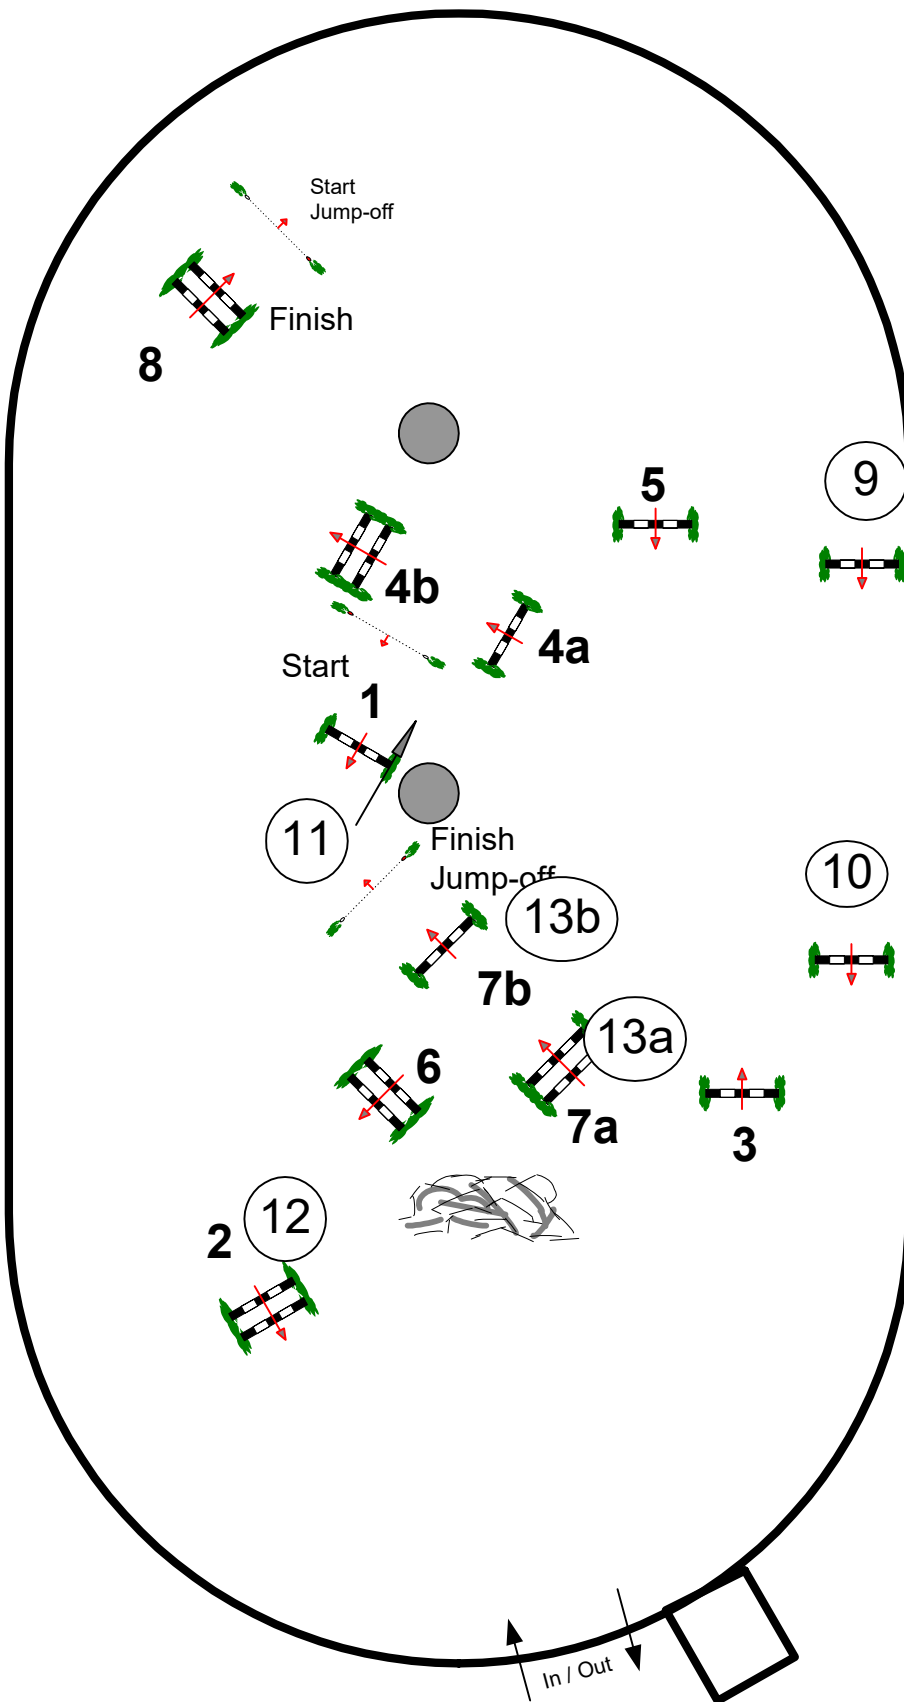

HORSE SHOW 2020

Main Ring

Friday

**Welcome Stake
1.30m**

Table: II 2b

Height: m

Speed: 350 m/min

Length: 420 m

Time limit: 90 sec

BLOWING ROCK CHARITY

HORSE SHOW 2020

Main Ring

Friday

Jr/Ao 1.25m
Low Child/Adult 1.0m

Table: II 2c

Height: m