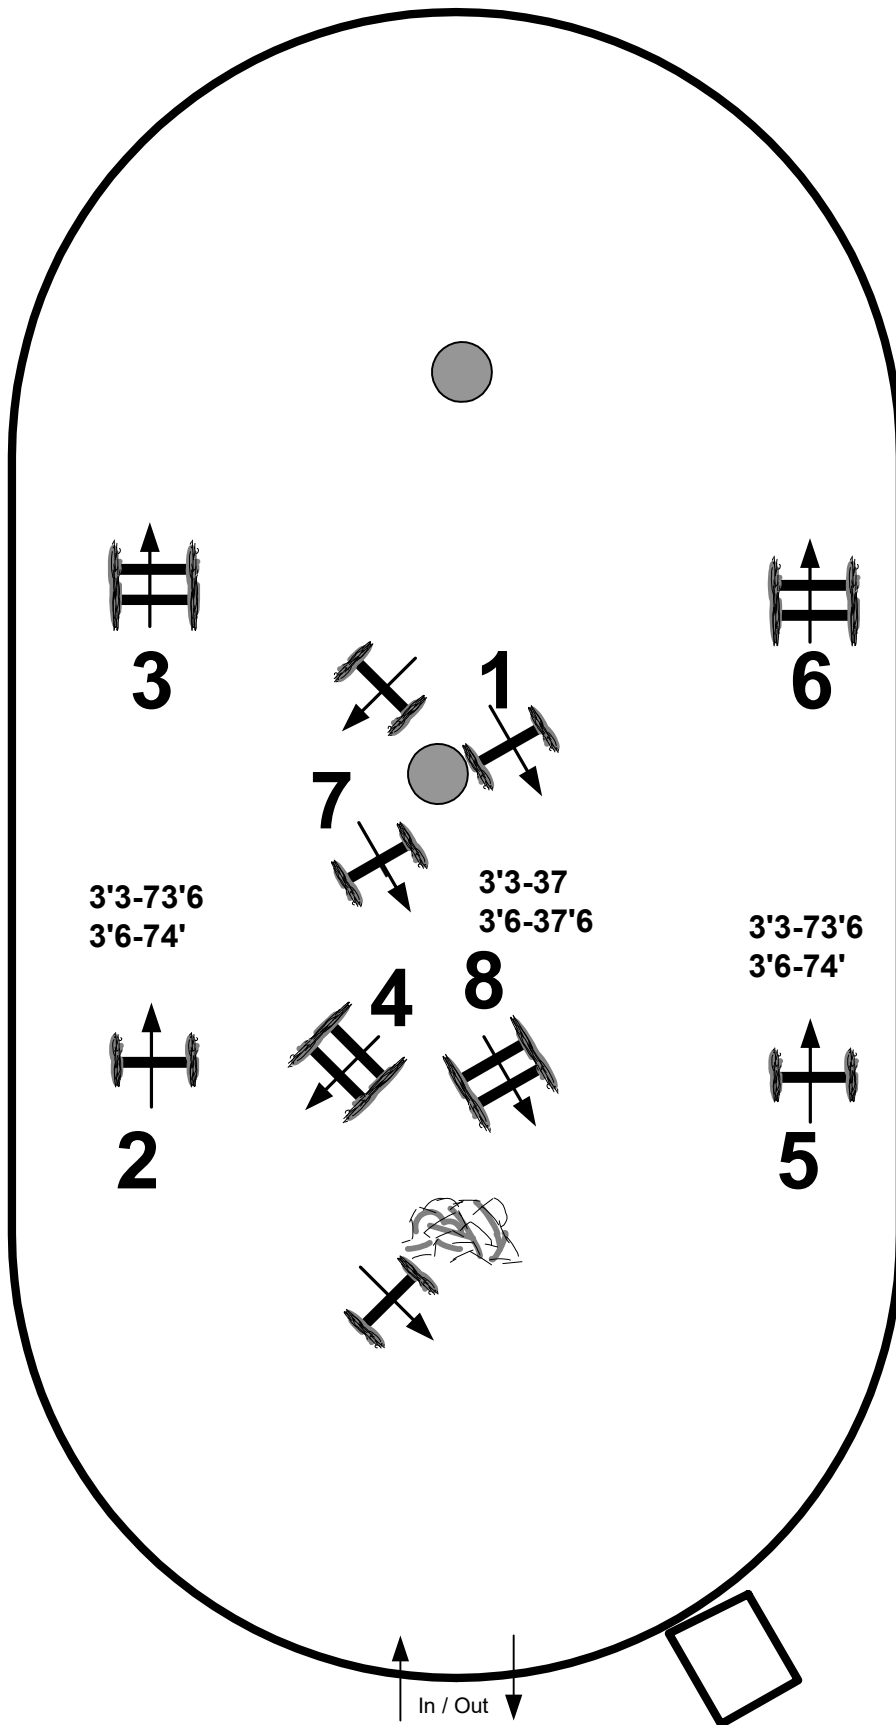

BLOWING ROCK CHARITY

HORSE SHOW 2020

Main Ring

Friday

1st Hunter Course

FENCES 1-8

BLOWING ROCK CHARITY HORSE SHOW 2020

Main Ring

HORSE SHOW 2020

Main Ring

Friday

**Welcome Stake
1.30m**

Table: II 2b

Height: m

Speed: 350 m/min

Length: 420 m