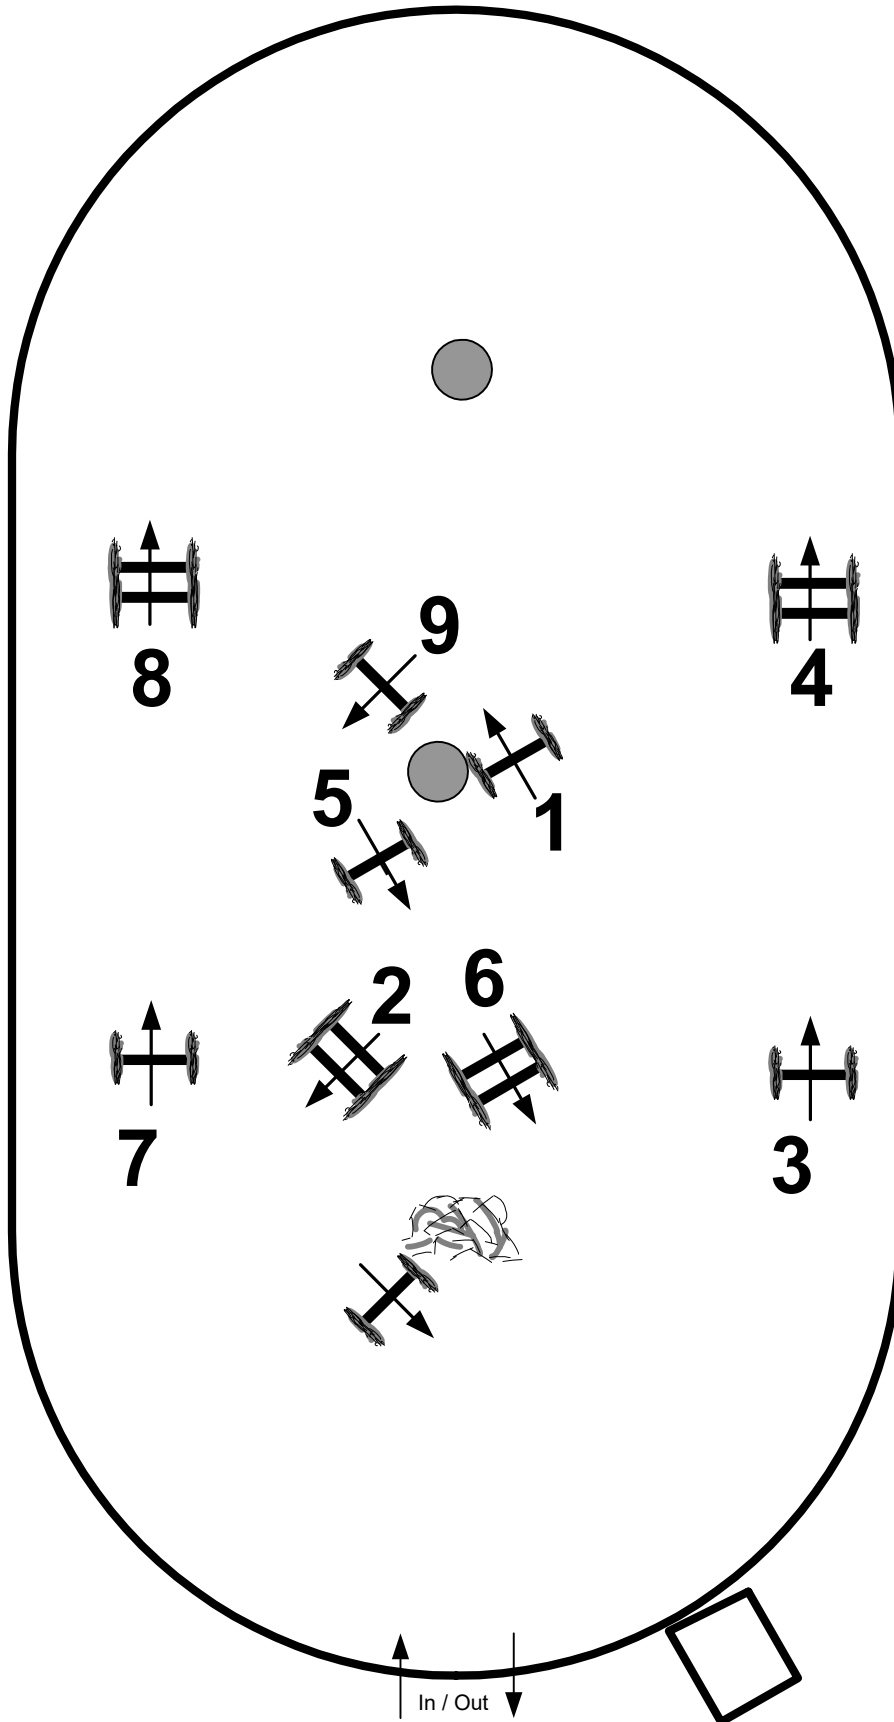

BLOWING ROCK CHARITY HORSE SHOW 2020

Main Ring

Friday

Jr Classic Hunter Course

FENCES 1-9