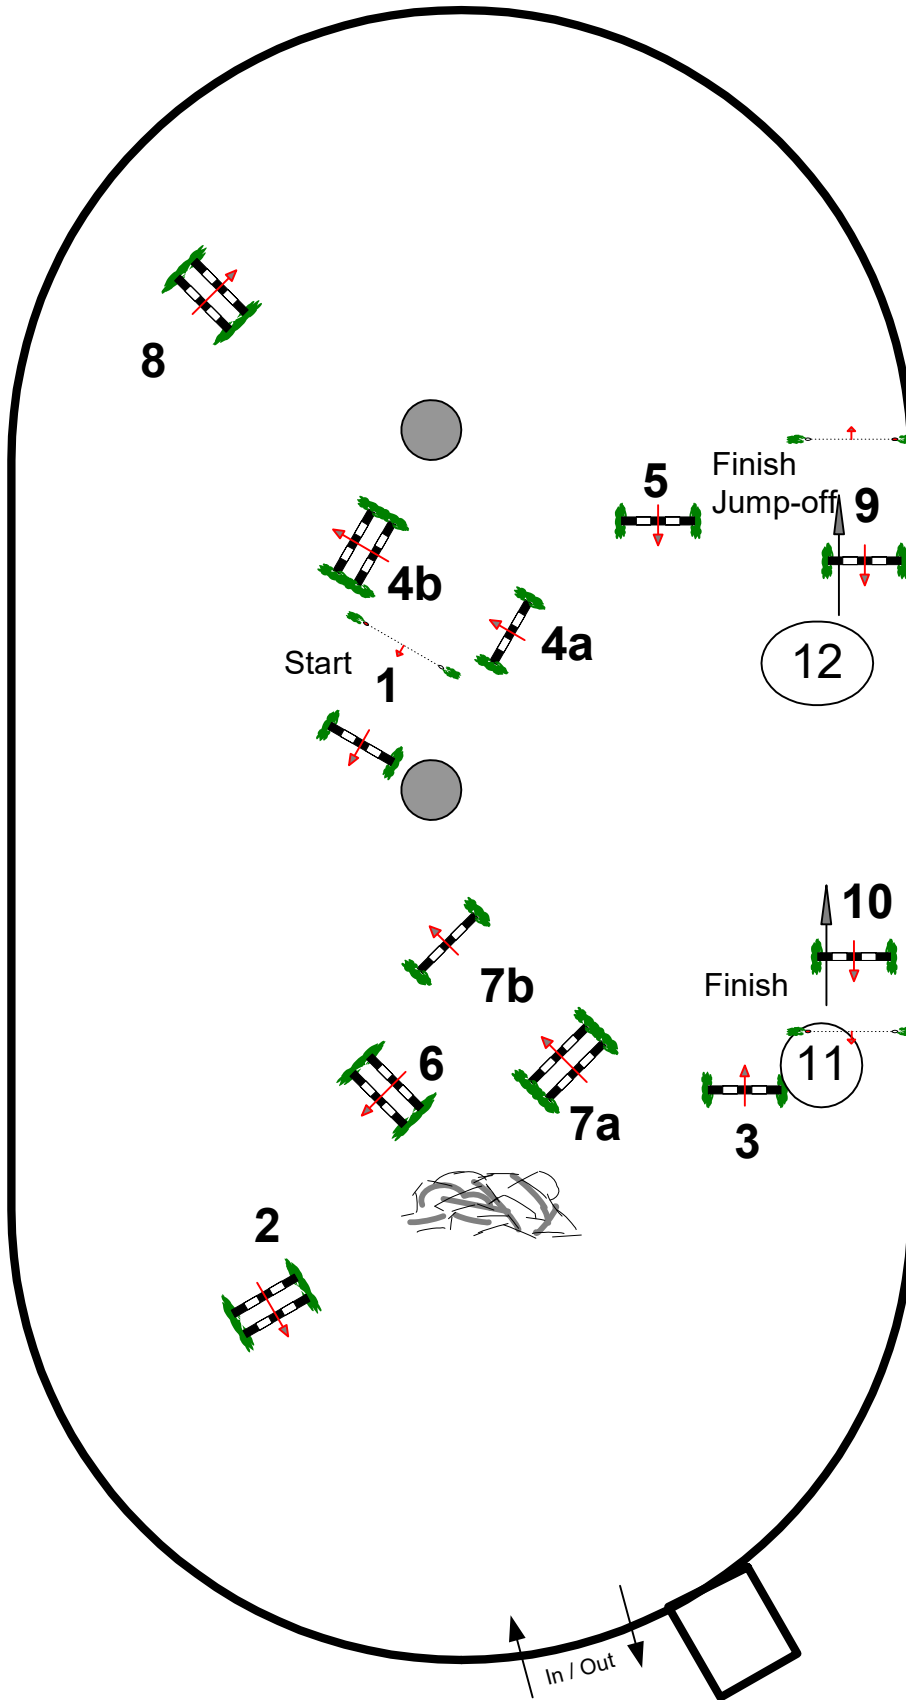

HORSE SHOW 2020

Main Ring

Friday

**Welcome Stake
1.30m**

Table: II 2b

Height: m

Speed: 350 m/min

Length: 420 m

Time limit: 90 sec

BLOWING ROCK CHARITY

HORSE SHOW 2020

Main Ring

Friday

Jr/Ao 1.25m
Low Child/Adult 1.0m

Table: II 2c

Height: m