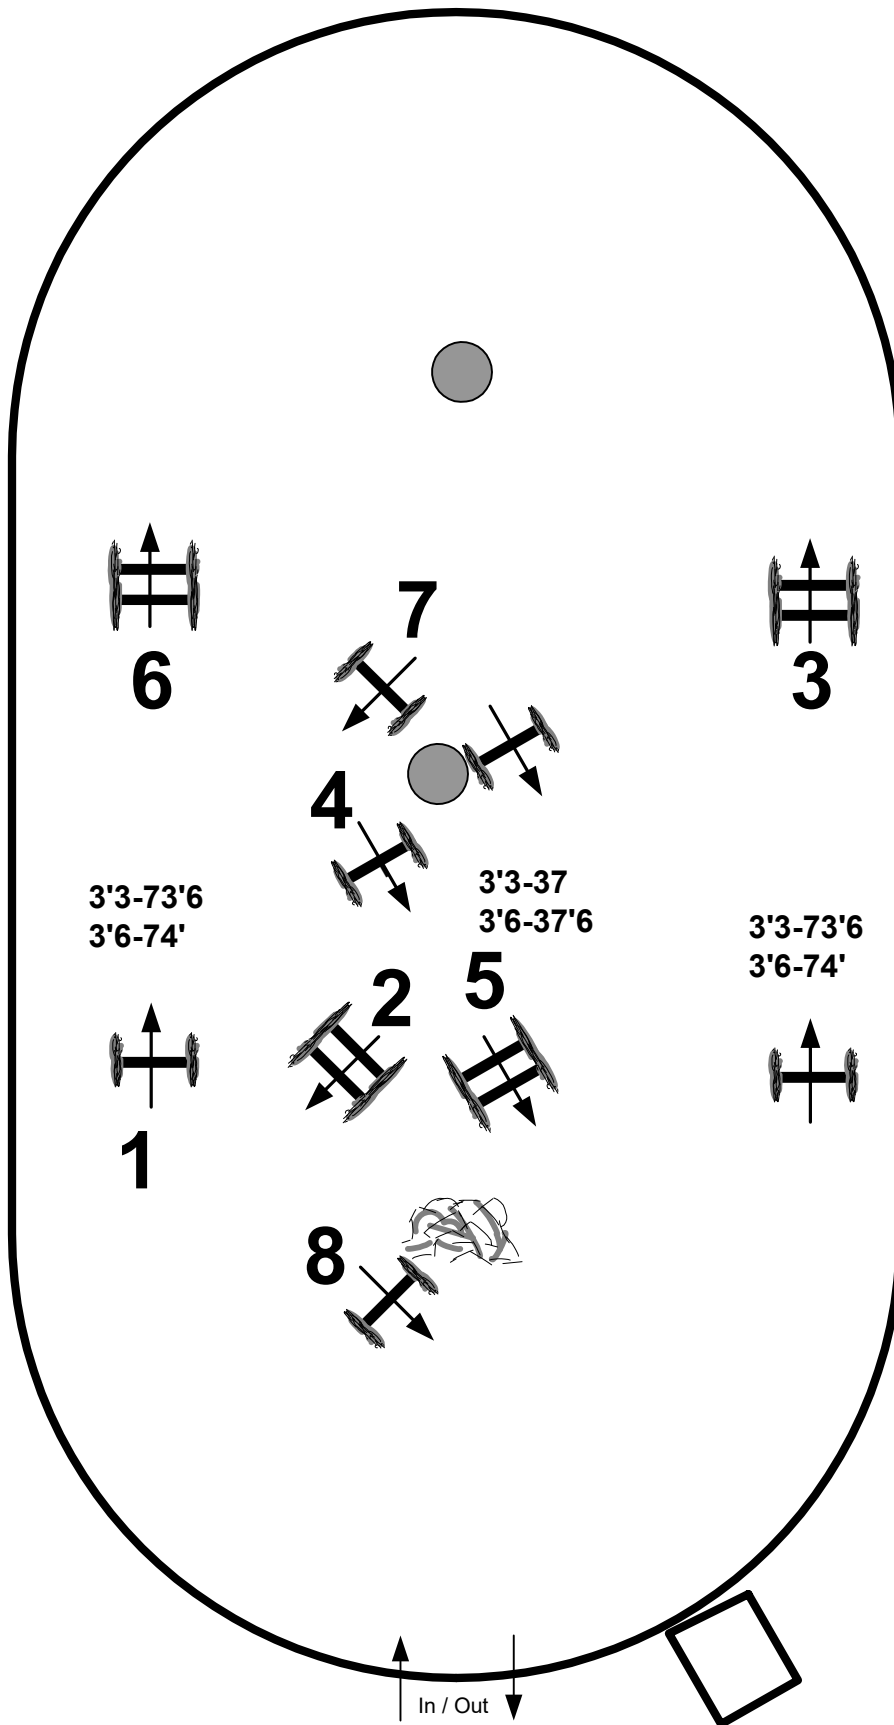

BLOWING ROCK CHARITY HORSE SHOW 2020

Main Ring

Friday

Handy Hunter & EJ Haun Course