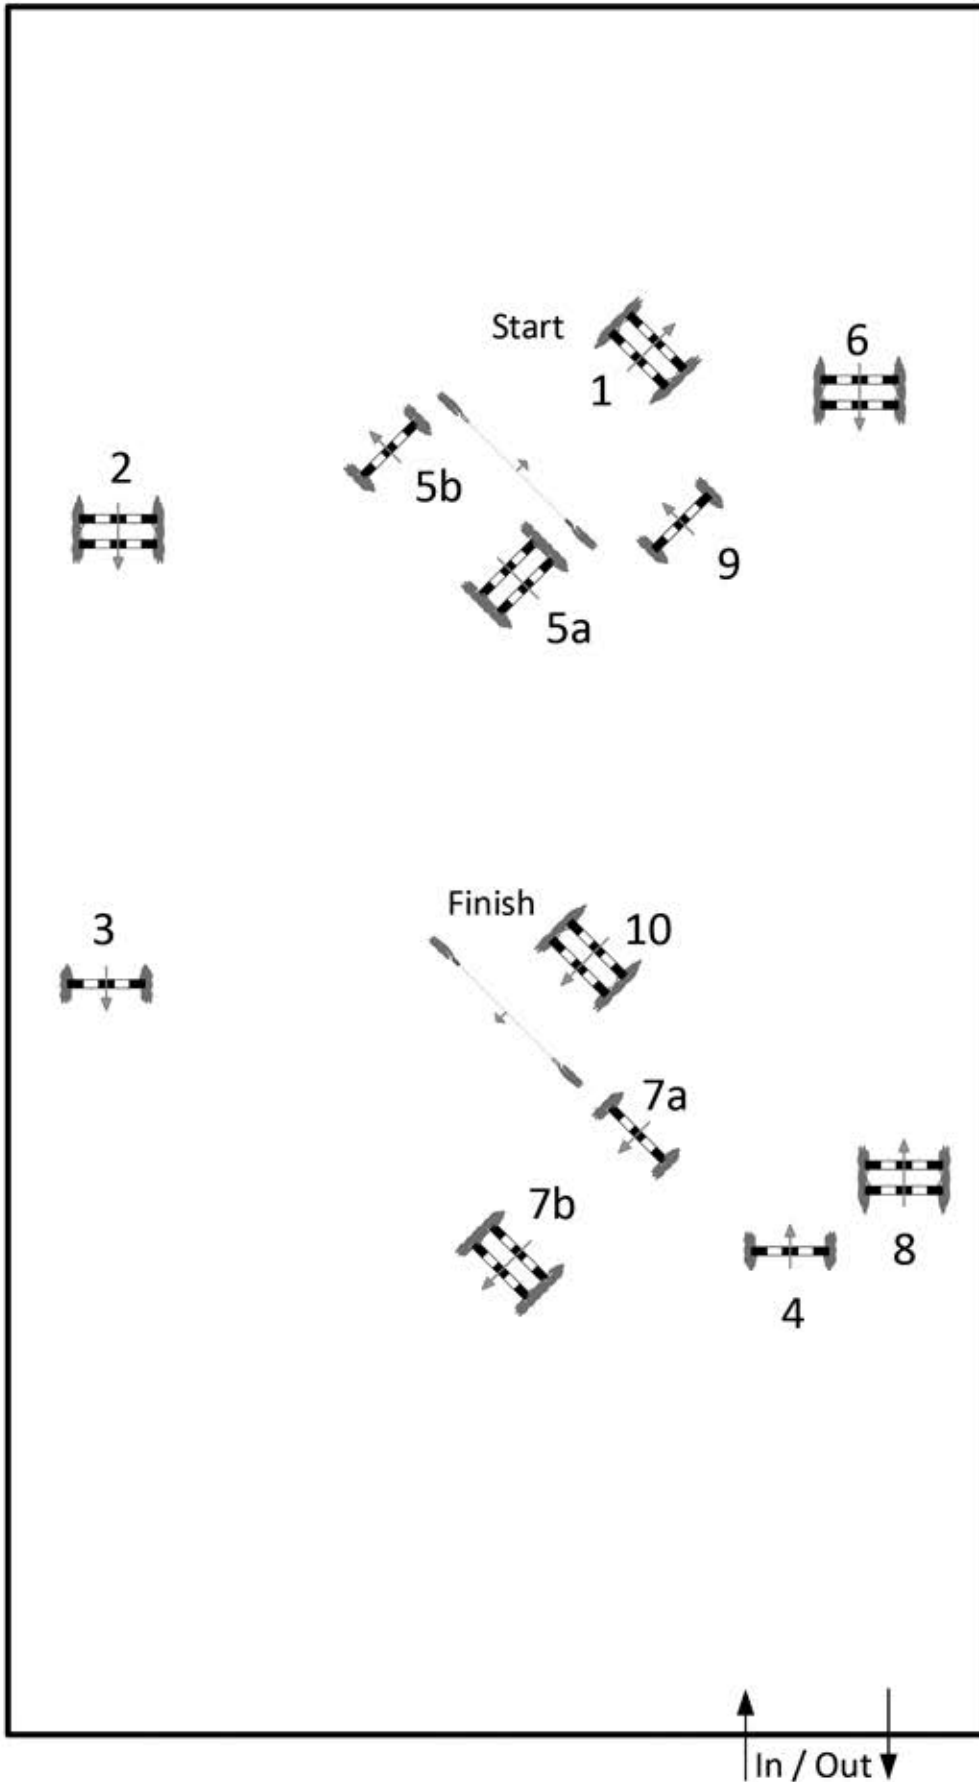

Gordon Wright Ring 3

Sunday

BRHJA SHOW

2.1

Table: II 2.1

Height:

Speed: 350 m/min

Length: 400 m

Time allowed: 69 sec

Time limit: 138 sec

Obstacles: 1-10

Efforts: 12

Penalty sec

Closed combination:

1st Jump-off:

N/A

Length: 0 m

Time allowed: 0 sec

Time limit: 0 sec

GORDON WRIGHT RING 3

Sunday

BRHJA SHOW

\$2,500 Jumper
Classic

Table: II 2b

Height:

Speed: 350 m/min

Length: 440 m

Time allowed: 76 sec

Time limit: 152 sec

Obstacles: 1-10

Efforts: 12

Penalty sec