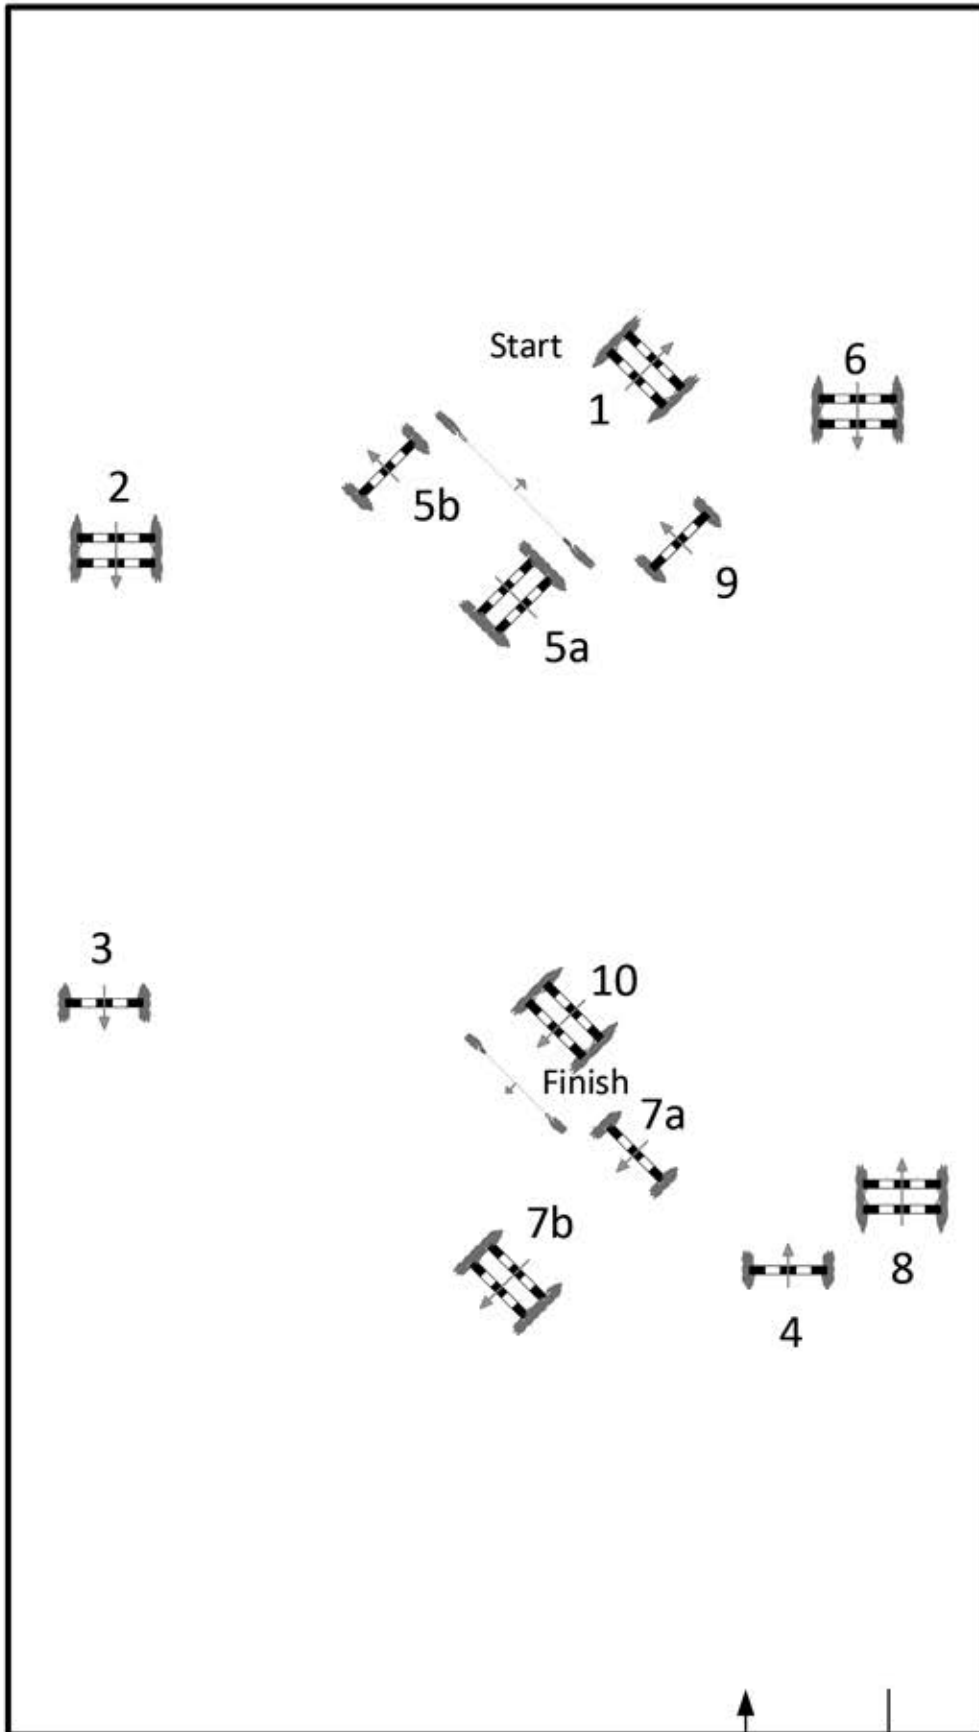

Gordon Wright Ring 3

Sunday

BRHJA SHOW

2.1

Table: II 2.1

Height:

Speed: 350 m/min

Length: 400 m

Length: 0 m

Time allowed: 0 sec

Time limit: 0 sec

GORDON WRIGHT RING 3

Sunday

BRHJA SHOW

\$2,500 Jumper
Classic

Table: II 2b

Height:

Speed: 350 m/min

Length: 440 m

Time allowed: 76 sec

Time limit: 152 sec

Obstacles: 1-10

Efforts: 12

Penalty sec